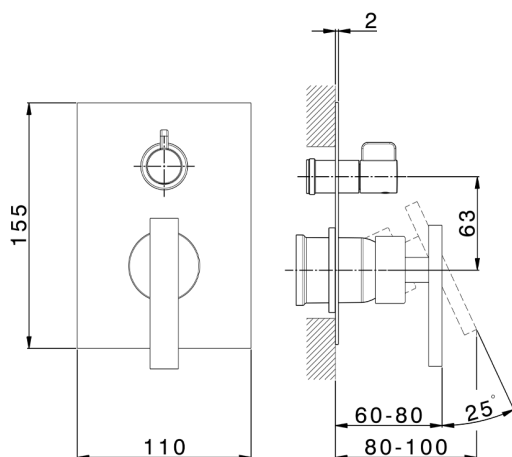

Exposed part for concealed S.L.bath-shower valve BARCELONA_BV002300

MODEL **BV002300**

Exposed part for concealed S.L.bath-shower valve, 2-Way rotating diverter, without concealed part, for items Easy-Box ZA000230

AVAILABLE FINISHINGS

-  **21** 21 Chrome
-  **2A** 2A Satin Brushed Nickel
-  **40** 40 Matt Black

CHARACTERISTICS

Installation **Concealed**
 Required concealed parts **ZA000230**

2026-06-14