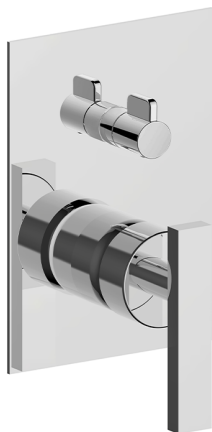

Exposed part for concealed S.L.bath-shower valve BARCELONA_BV002300

MODEL **BV002300**

Exposed part for concealed S.L.bath-shower valve, 2-Way rotating diverter, without concealed part, for items Easy-Box ZA000230

AVAILABLE FINISHINGS

-  **21** 21 Chrome
-  **2A** 2A Satin Brushed Nickel
-  **40** 40 Matt Black

CHARACTERISTICS

Installation **Concealed**
 Required concealed parts **ZA000230**

2026-06-14