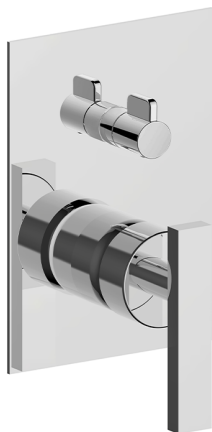

Exposed part for concealed S.L.bath-shower valve BARCELONA_BV002300

MODEL **BV002300**

Exposed part for concealed S.L.bath-shower valve, 2-Way rotating diverter, without concealed part, for items Easy-Box ZA000230

AVAILABLE FINISHINGS

-  **21** 21 Chrome
-  **2A** 2A Satin Brushed Nickel
-  **40** 40 Matt Black

CHARACTERISTICS

Installation **Concealed**
 Required concealed parts **ZA000230**

2026-04-26