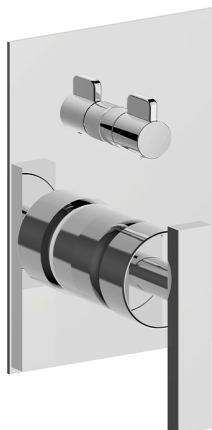

Exposed part for concealed S.L.bath-shower valve BARCELONA_BV002300

MODEL **BV002300**

Exposed part for concealed S.L.bath-shower valve, 2-Way rotating diverter, without concealed part, for items Easy-Box ZA000230

AVAILABLE FINISHINGS

-  **21** 21 Chrome
-  **2A** 2A Satin Brushed Nickel
-  **40** 40 Matt Black

CHARACTERISTICS

Installation **Concealed**
 Required concealed parts **ZA000230**

2026-04-06