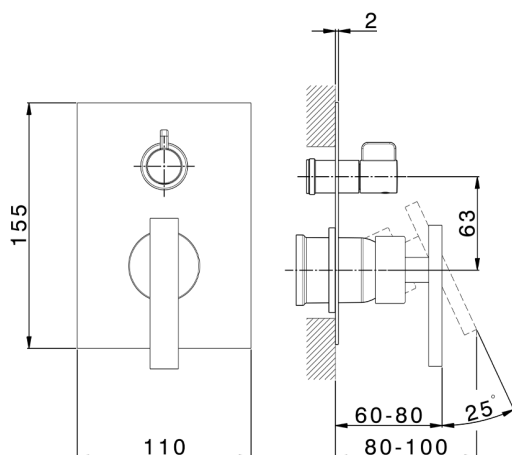

Exposed part for concealed S.L.bath-shower valve BARCELONA_BV002300

MODEL **BV002300**

Exposed part for concealed S.L.bath-shower valve, 2-Way rotating diverter, without concealed part, for items Easy-Box ZA000230

AVAILABLE FINISHINGS

-  **21** 21 Chrome
-  **2A** 2A Satin Brushed Nickel
-  **40** 40 Matt Black

CHARACTERISTICS

Installation **Concealed**
 Required concealed parts **ZA000230**

2026-04-06