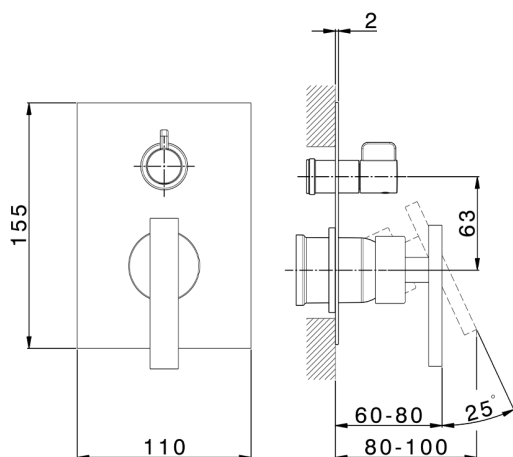

Exposed part for concealed S.L.bath-shower valve BARCELONA_BV002300

MODEL **BV002300**

Exposed part for concealed S.L.bath-shower valve, 2-Way rotating diverter, without concealed part, for items Easy-Box ZA000230

AVAILABLE FINISHINGS

-  **21** 21 Chrome
-  **2A** 2A Satin Brushed Nickel
-  **40** 40 Matt Black

CHARACTERISTICS

Installation **Concealed**
 Required concealed parts **ZA000230**

2026-04-26