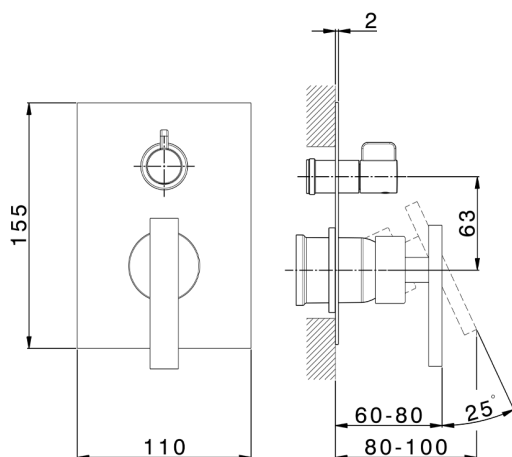

CHARACTERISTICS

Installation **Concealed**
Required concealed parts **ZA000230**