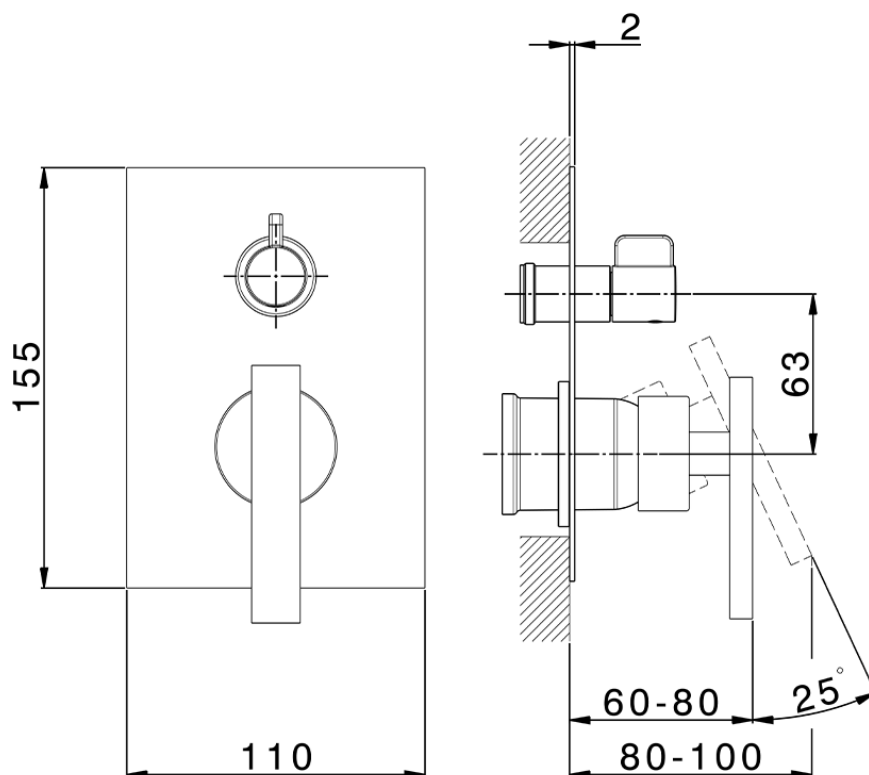

Exposed part for concealed S.L.bath-shower valve BARCELONA_BV002300

BV002300

<https://en.cisal.it/exposed-part-for-concealed-s-l-bath-shower-valve-barcelona-bv002300>

2026-05-17