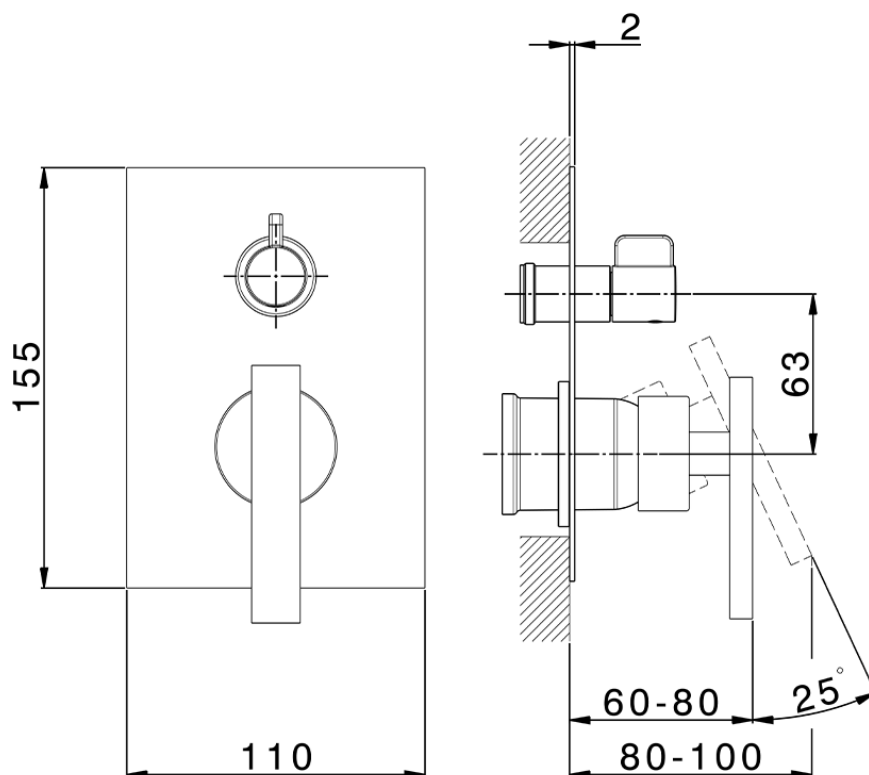

Exposed part for concealed S.L.bath-shower valve BARCELONA_BV002300

BV002300

<https://en.cisal.it/exposed-part-for-concealed-s-l-bath-shower-valve-barcelona-bv002300>

2026-06-14