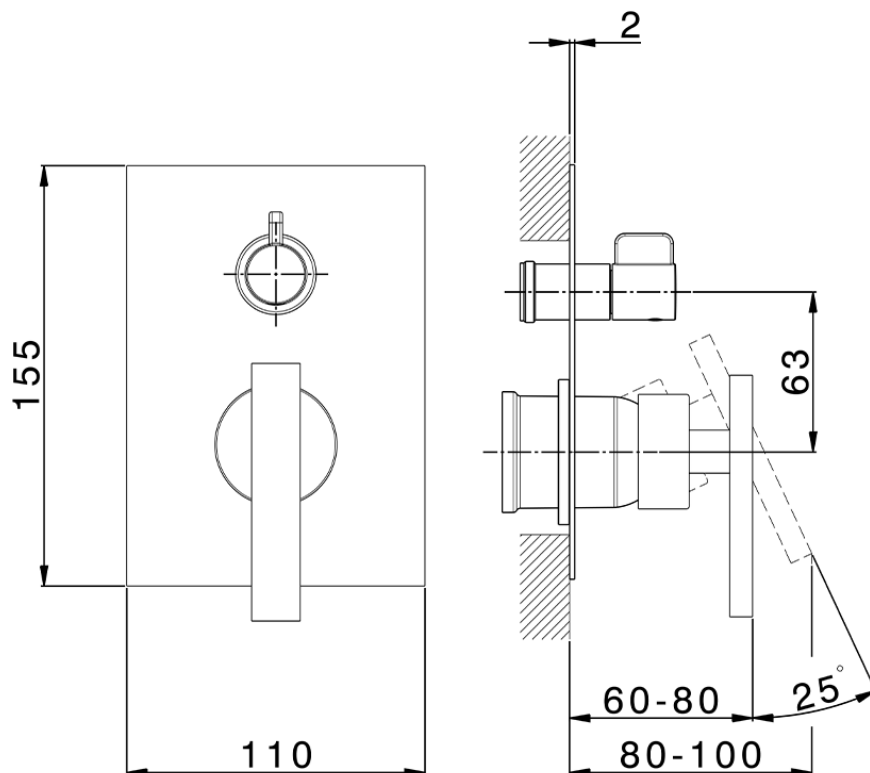

Exposed part for concealed S.L.bath-shower valve BARCELONA_BV002300

BV002300

<https://en.cisal.it/exposed-part-for-concealed-s-l-bath-shower-valve-barcelona-bv002300>

2026-05-17