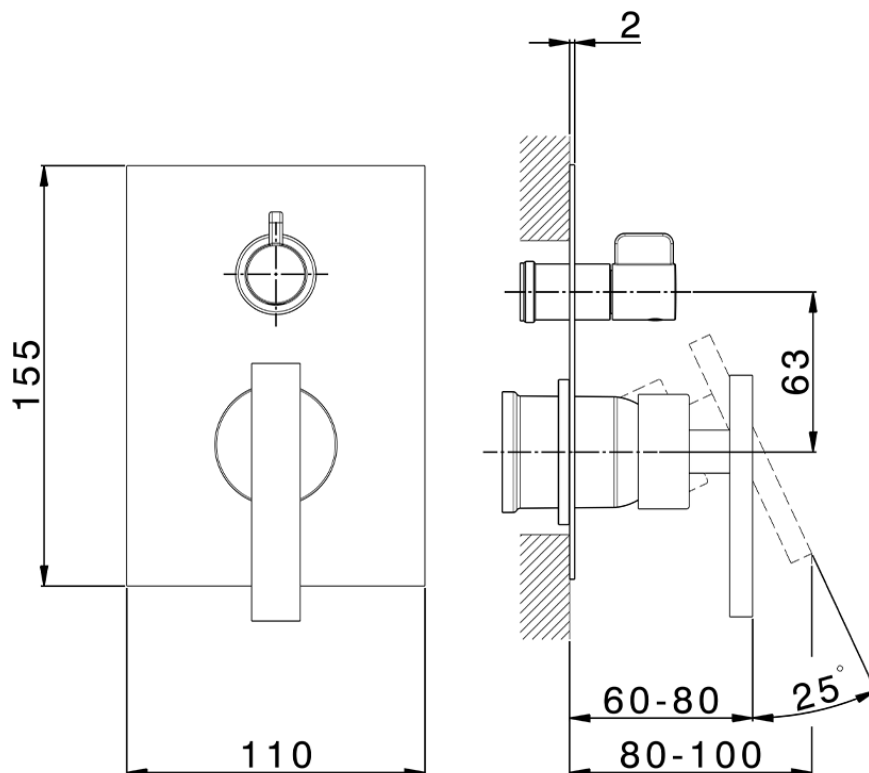

## Exposed part for concealed S.L.bath-shower valve BARCELONA\_BV002300

BV002300

<https://en.cisal.it/exposed-part-for-concealed-s-l-bath-shower-valve-barcelona-bv002300>

2026-06-13