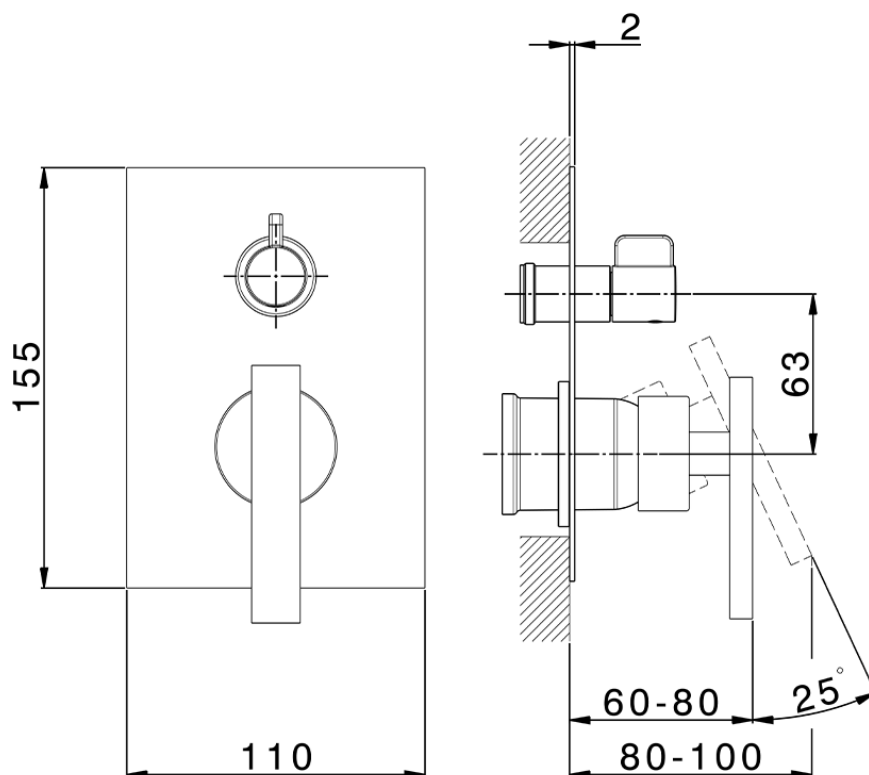

Exposed part for concealed S.L.bath-shower valve BARCELONA_BV002300

BV002300

<https://en.cisal.it/exposed-part-for-concealed-s-l-bath-shower-valve-barcelona-bv002300>

2026-04-26