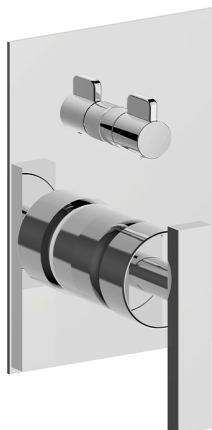

Exposed part for concealed S.L.bath-shower valve BARCELONA_BV002300

MODEL **BV002300**

Exposed part for concealed S.L.bath-shower valve, 2-Way rotating diverter, without concealed part, for items Easy-Box ZA000230

AVAILABLE FINISHINGS

-  **21** 21 Chrome
-  **2A** 2A Satin Brushed Nickel
-  **40** 40 Matt Black

CHARACTERISTICS

Installation **Concealed**
 Required concealed parts **ZA000230**

2026-05-17