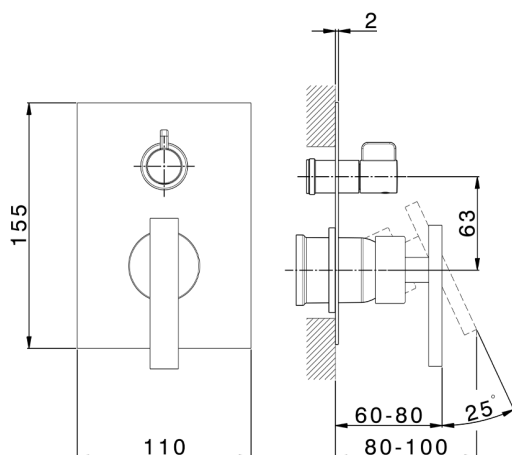

Exposed part for concealed S.L.bath-shower valve BARCELONA_BV002300

MODEL **BV002300**

Exposed part for concealed S.L.bath-shower valve, 2-Way rotating diverter, without concealed part, for items Easy-Box ZA000230

AVAILABLE FINISHINGS

-  **21** 21 Chrome
-  **2A** 2A Satin Brushed Nickel
-  **40** 40 Matt Black

CHARACTERISTICS

Installation **Concealed**
 Required concealed parts **ZA000230**

2026-05-17