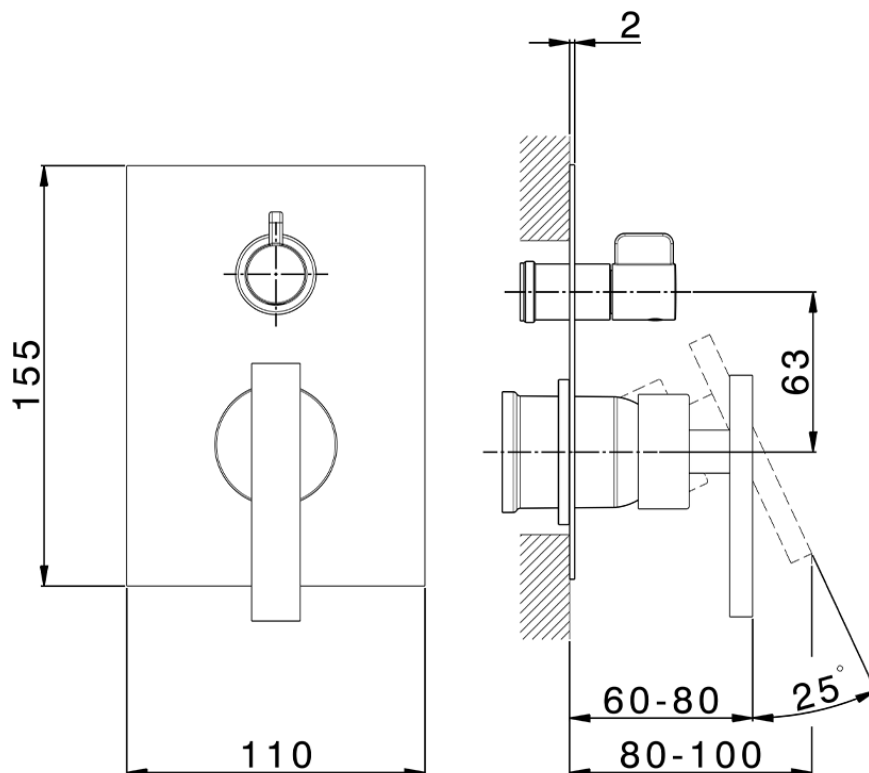

## Exposed part for concealed S.L.bath-shower valve BARCELONA\_BV002300

BV002300

<https://en.cisal.it/exposed-part-for-concealed-s-l-bath-shower-valve-barcelona-bv002300>

2026-04-06