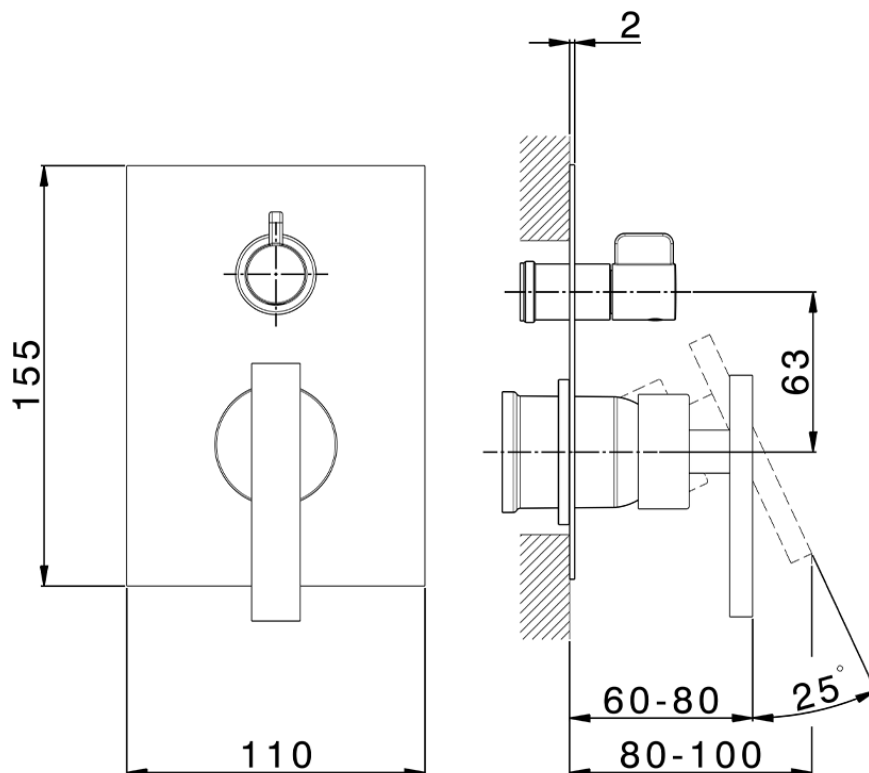

Exposed part for concealed S.L.bath-shower valve BARCELONA_BV002300

BV002300

<https://en.cisal.it/exposed-part-for-concealed-s-l-bath-shower-valve-barcelona-bv002300>

2026-06-13