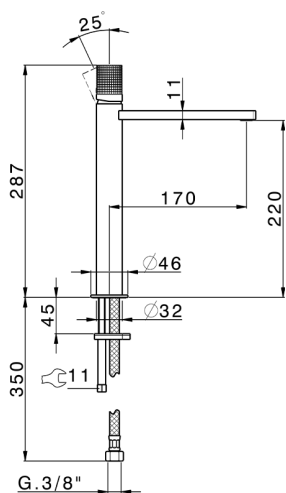

## Single lever tall washbasin mixer NUANCE X32\_X2003544

MODEL **X2003544**

Single lever tall washbasin mixer, without automatic pop up waste, G.3/8" Stainless Steel Flexible, Inox AISI 316L

### CHARACTERISTICS

Cartridge Spare Parts **ZZ96550000**

**25 mm Cartridge**

## Single lever tall washbasin mixer NUANCE X32\_X2003544

X2003544

<https://en.cisal.it/single-lever-tall-washbasin-mixer-nuance-x32-x2003544>

2026-04-24