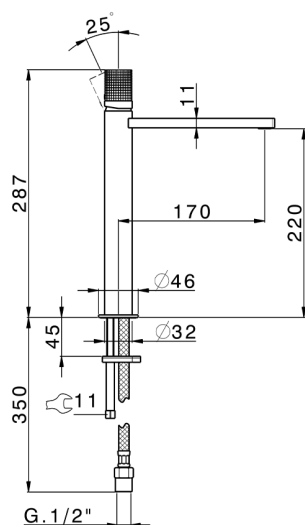

Single lever tall washbasin mixer NUANCE X32_X2003544

MODEL **X2003544**

Single lever tall washbasin mixer, without automatic pop up waste, G.3/8" Stainless Steel Flexible, Inox AISI 316L

AVAILABLE FINISHINGS

-  **D1** D1 Brushed Inox
-  **5H** 5H Dark Brass Brushed
-  **5L** 5L Brushed Black Titanium
-  **5N** 5N Brushed Rose Gold

CHARACTERISTICS

Cartridge Spare Parts **ZZ96550000**

25 mm Cartridge

Single lever tall washbasin mixer NUANCE X32_X2003544

X2003544

<https://en.cisal.it/single-lever-tall-washbasin-mixer-nuance-x32-x2003544>

2026-06-05