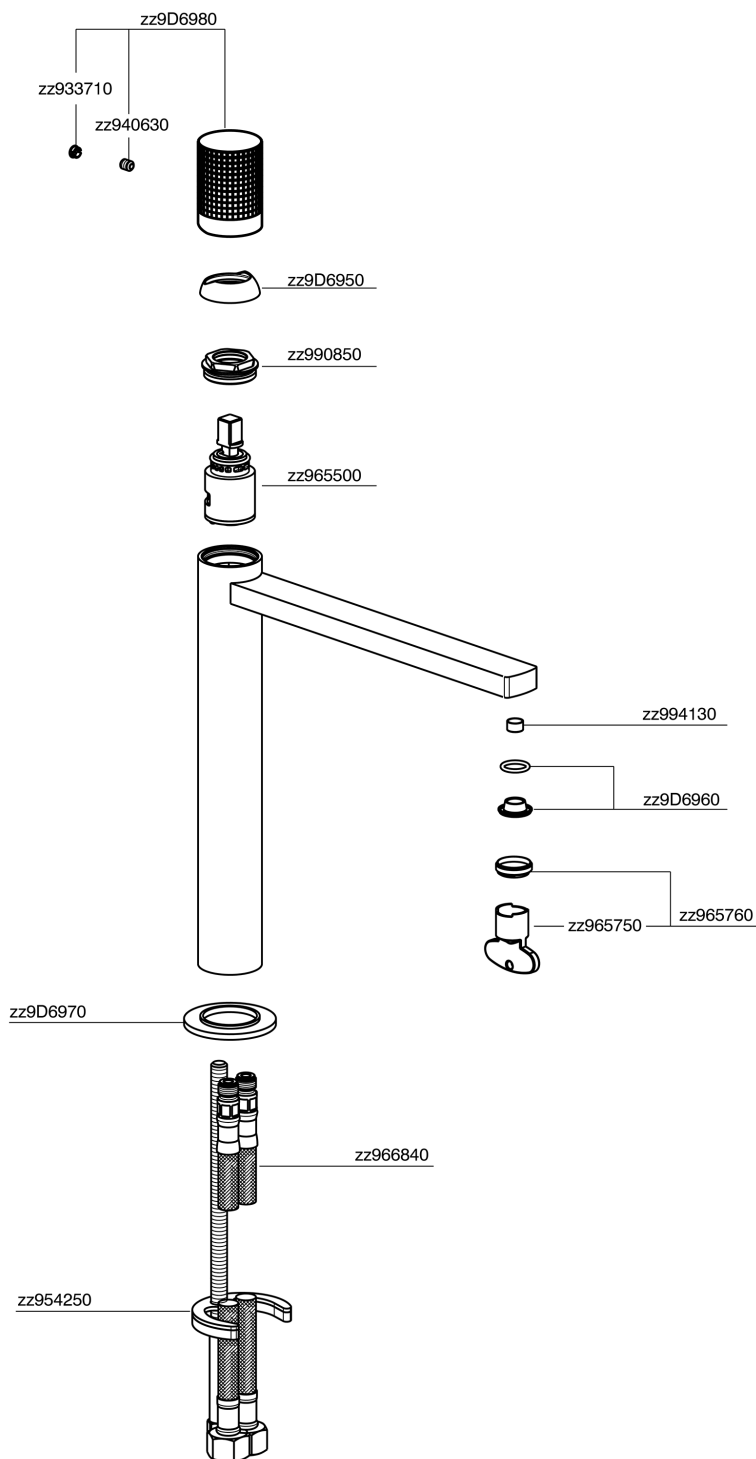

## Single lever tall washbasin mixer NUANCE X32\_X2003544

MODEL **X2003544**

Single lever tall washbasin mixer, without automatic pop up waste, G.3/8" Stainless Steel Flexible, Inox AISI 316L

### CHARACTERISTICS

Cartridge Spare Parts **ZZ96550000**

**25 mm Cartridge**

## Single lever tall washbasin mixer NUANCE X32\_X2003544

X2003544

<https://en.cisal.it/single-lever-tall-washbasin-mixer-nuance-x32-x2003544>

2026-04-24