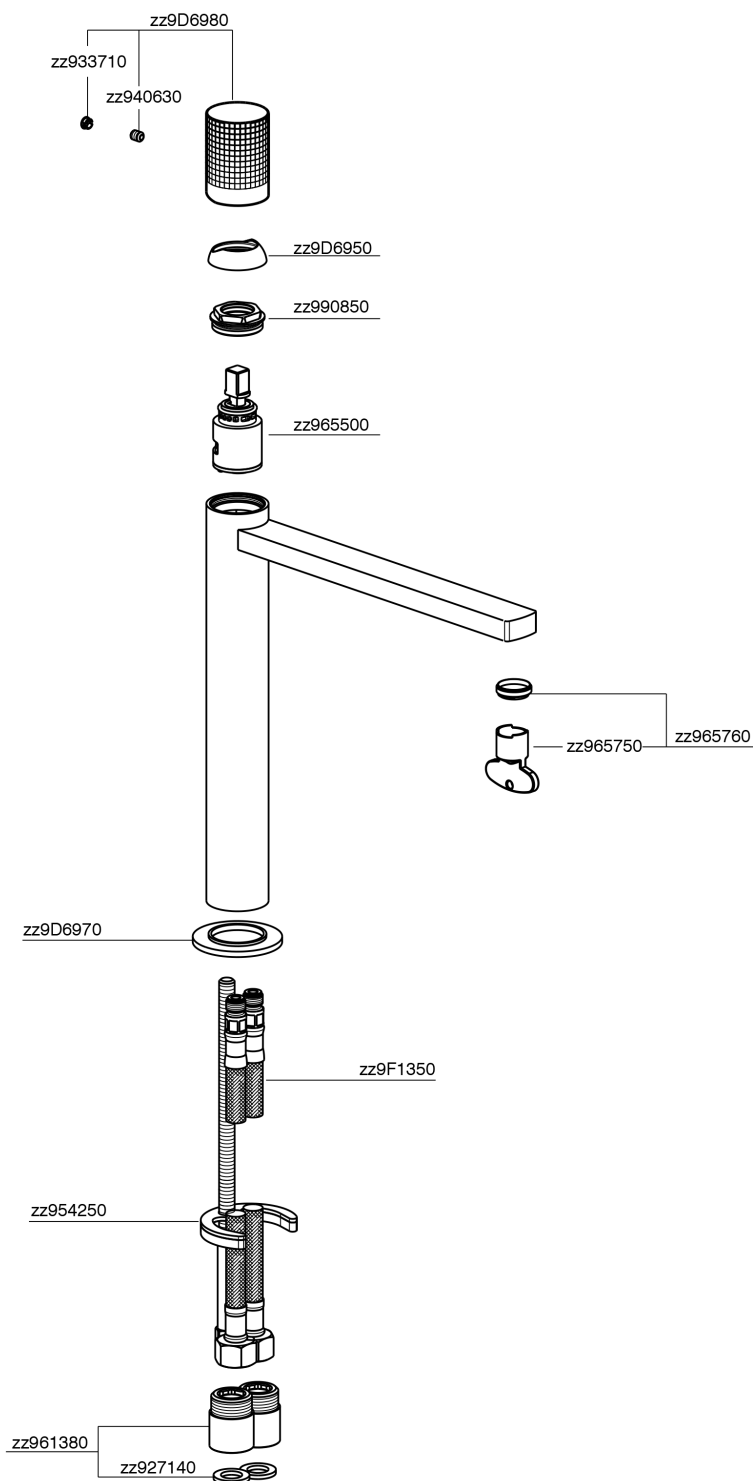

Single lever tall washbasin mixer NUANCE X32_X2003544

MODEL **X2003544**

Single lever tall washbasin mixer, without automatic pop up waste, G.3/8" Stainless Steel Flexible, Inox AISI 316L

AVAILABLE FINISHINGS

-  **D1** D1 Brushed Inox
-  **5H** 5H Dark Brass Brushed
-  **5L** 5L Brushed Black Titanium
-  **5N** 5N Brushed Rose Gold

CHARACTERISTICS

Cartridge Spare Parts **ZZ96550000**

25 mm Cartridge

Single lever tall washbasin mixer NUANCE X32_X2003544

X2003544

<https://en.cisal.it/single-lever-tall-washbasin-mixer-nuance-x32-x2003544>

2026-06-05