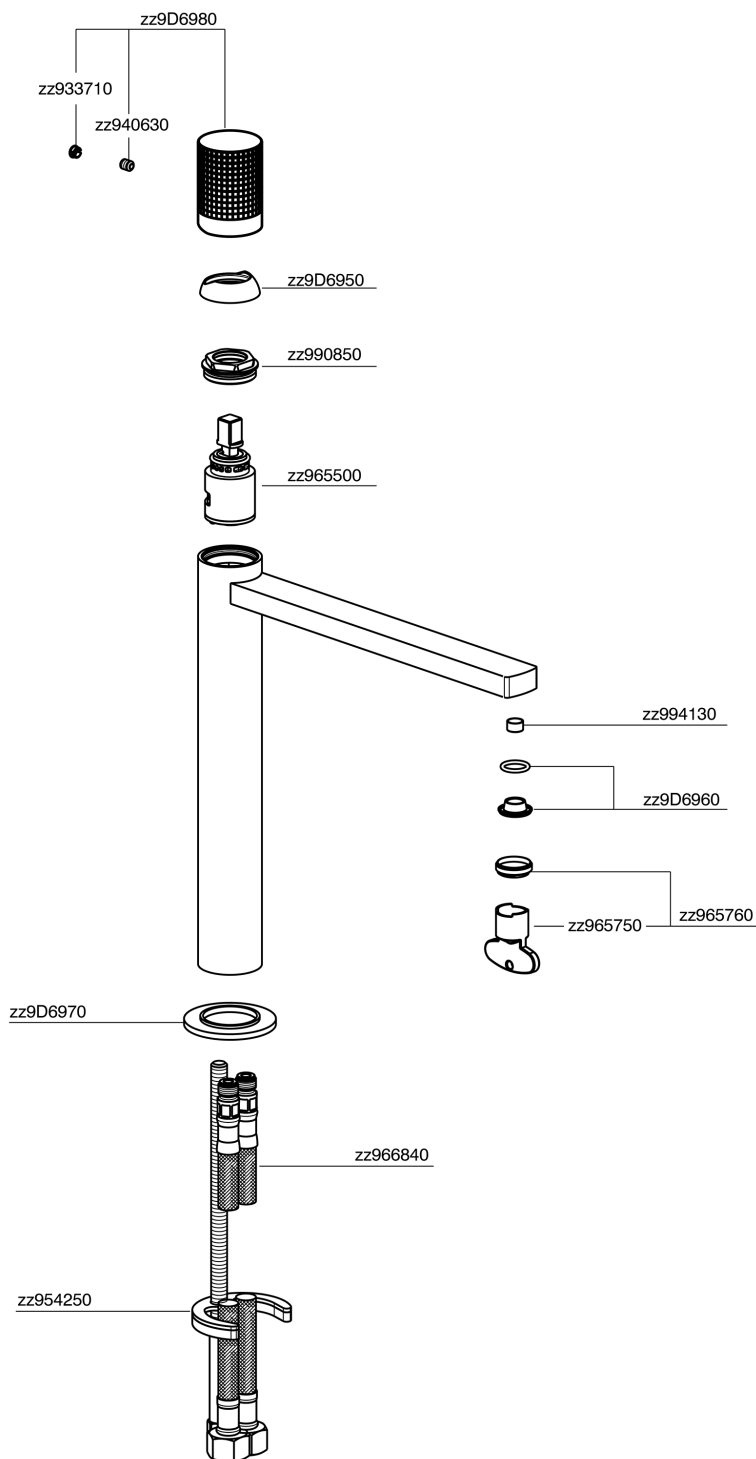

Single lever tall washbasin mixer NUANCE X32_X2003544

X2003544

<https://en.cisal.it/single-lever-tall-washbasin-mixer-nuance-x32-x2003544>

2026-04-24