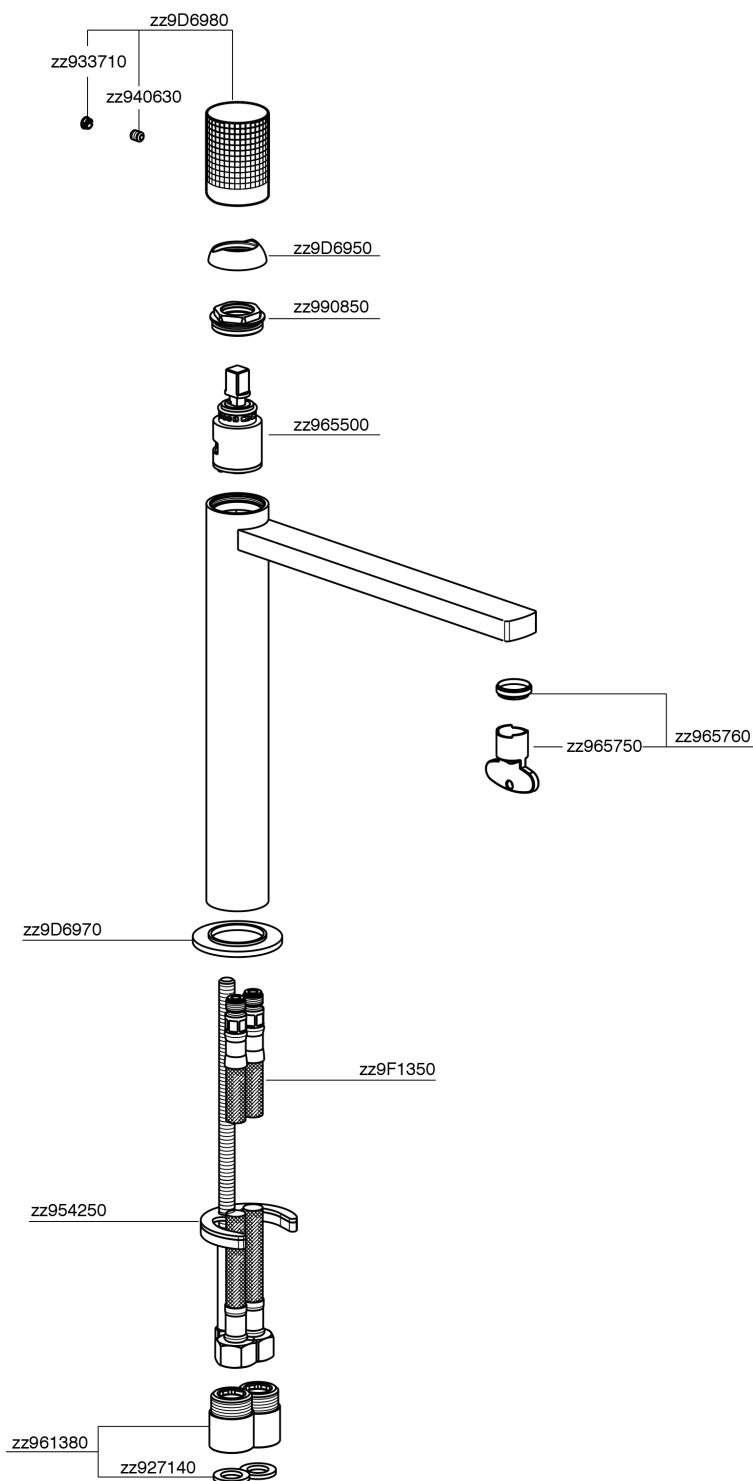

## Single lever tall washbasin mixer NUANCE X32\_X2003544

X2003544

<https://en.cisal.it/single-lever-tall-washbasin-mixer-nuance-x32-x2003544>

2026-06-05