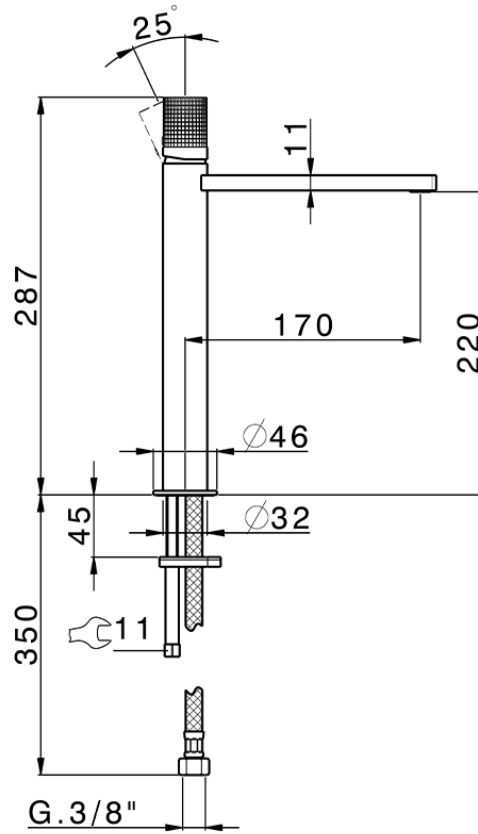

## Single lever tall washbasin mixer NUANCE X32\_X2003544

X2003544

<https://en.cisal.it/single-lever-tall-washbasin-mixer-nuance-x32-x2003544>

2026-05-15