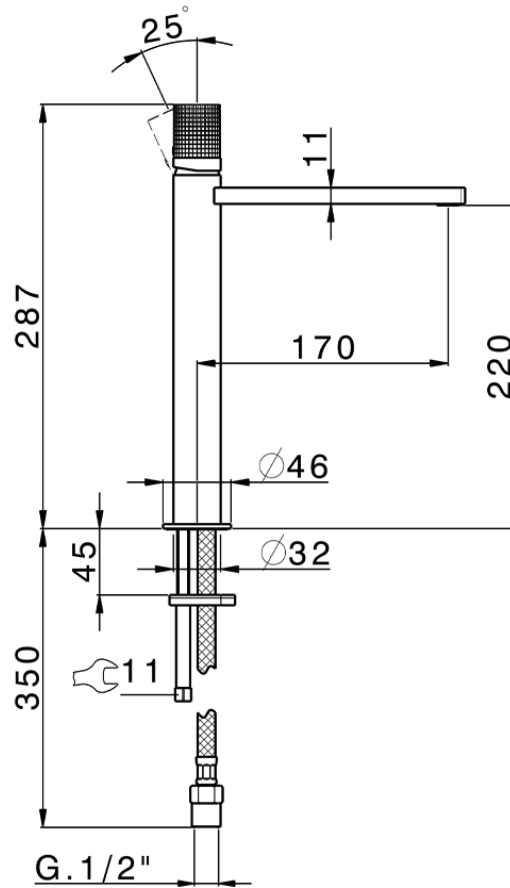

Single lever tall washbasin mixer NUANCE X32_X2003544

X2003544

<https://en.cisal.it/single-lever-tall-washbasin-mixer-nuance-x32-x2003544>

2026-06-25