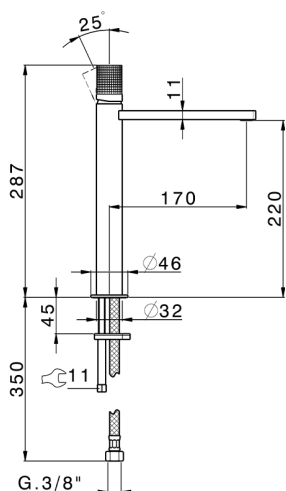

Single lever tall washbasin mixer NUANCE X32_X2003544

MODEL **X2003544**

Single lever tall washbasin mixer, without automatic pop up waste, G.3/8" Stainless Steel Flexible, Inox AISI 316L

AVAILABLE FINISHINGS

-  **D1** D1 Brushed Inox
-  **5H** 5H Dark Brass Brushed
-  **5L** 5L Brushed Black Titanium
-  **5N** 5N Brushed Rose Gold

CHARACTERISTICS

Cartridge Spare Parts **ZZ96550000**

25 mm Cartridge

Single lever tall washbasin mixer NUANCE X32_X2003544

X2003544

<https://en.cisal.it/single-lever-tall-washbasin-mixer-nuance-x32-x2003544>

2026-04-28