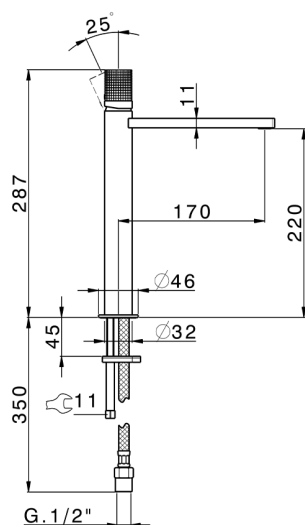

## Single lever tall washbasin mixer NUANCE X32\_X2003544

MODEL **X2003544**

Single lever tall washbasin mixer, without automatic pop up waste, G.3/8" Stainless Steel Flexible, Inox AISI 316L

### CHARACTERISTICS

Cartridge Spare Parts **ZZ96550000**

**25 mm Cartridge**

## Single lever tall washbasin mixer NUANCE X32\_X2003544

X2003544

<https://en.cisal.it/single-lever-tall-washbasin-mixer-nuance-x32-x2003544>

2026-06-24