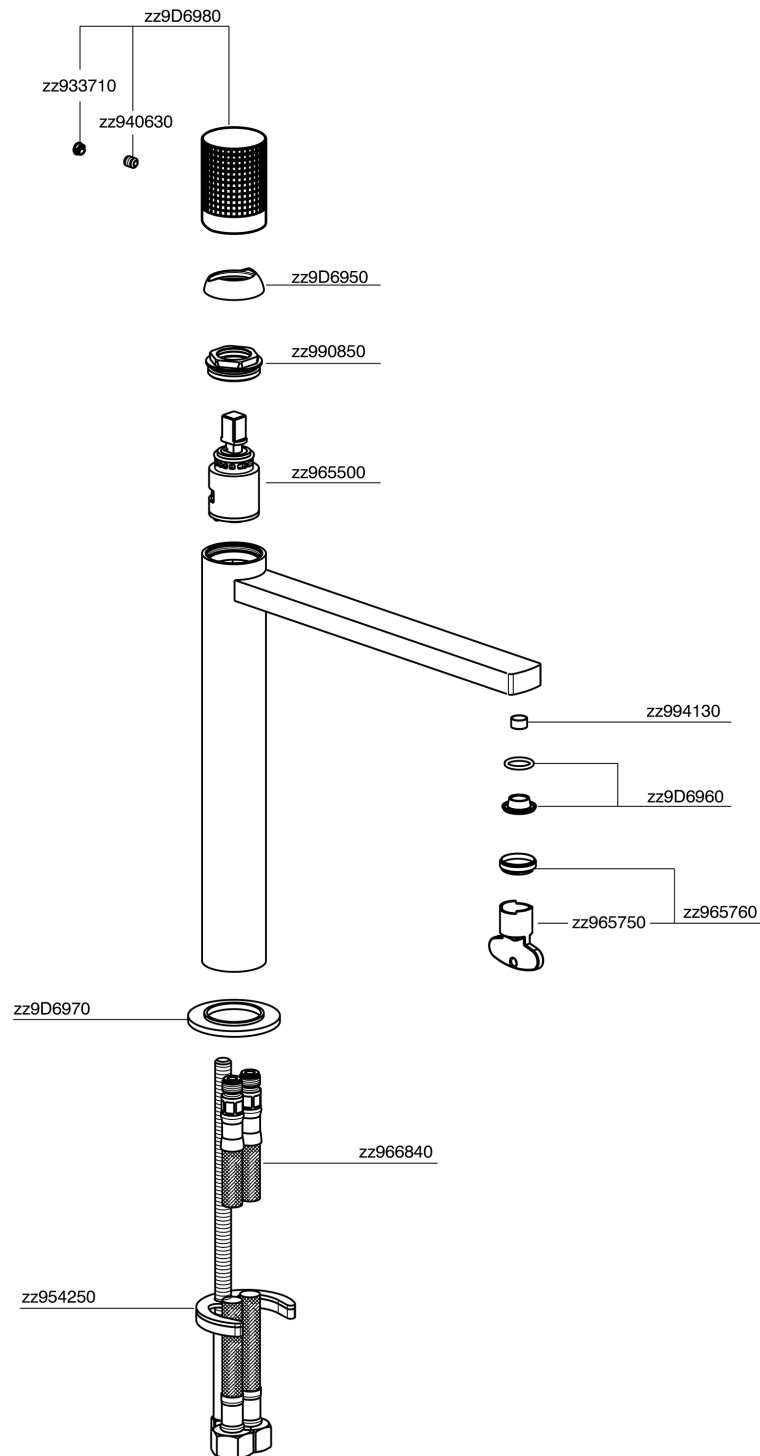

Single lever tall washbasin mixer NUANCE X32_X2003544

MODEL **X2003544**

Single lever tall washbasin mixer, without automatic pop up waste, G.3/8" Stainless Steel Flexible, Inox AISI 316L

AVAILABLE FINISHINGS

-  **D1** D1 Brushed Inox
-  **5H** 5H Dark Brass Brushed
-  **5L** 5L Brushed Black Titanium
-  **5N** 5N Brushed Rose Gold

CHARACTERISTICS

Cartridge Spare Parts **ZZ96550000**

25 mm Cartridge

Single lever tall washbasin mixer NUANCE X32_X2003544

X2003544

<https://en.cisal.it/single-lever-tall-washbasin-mixer-nuance-x32-x2003544>

2026-04-04