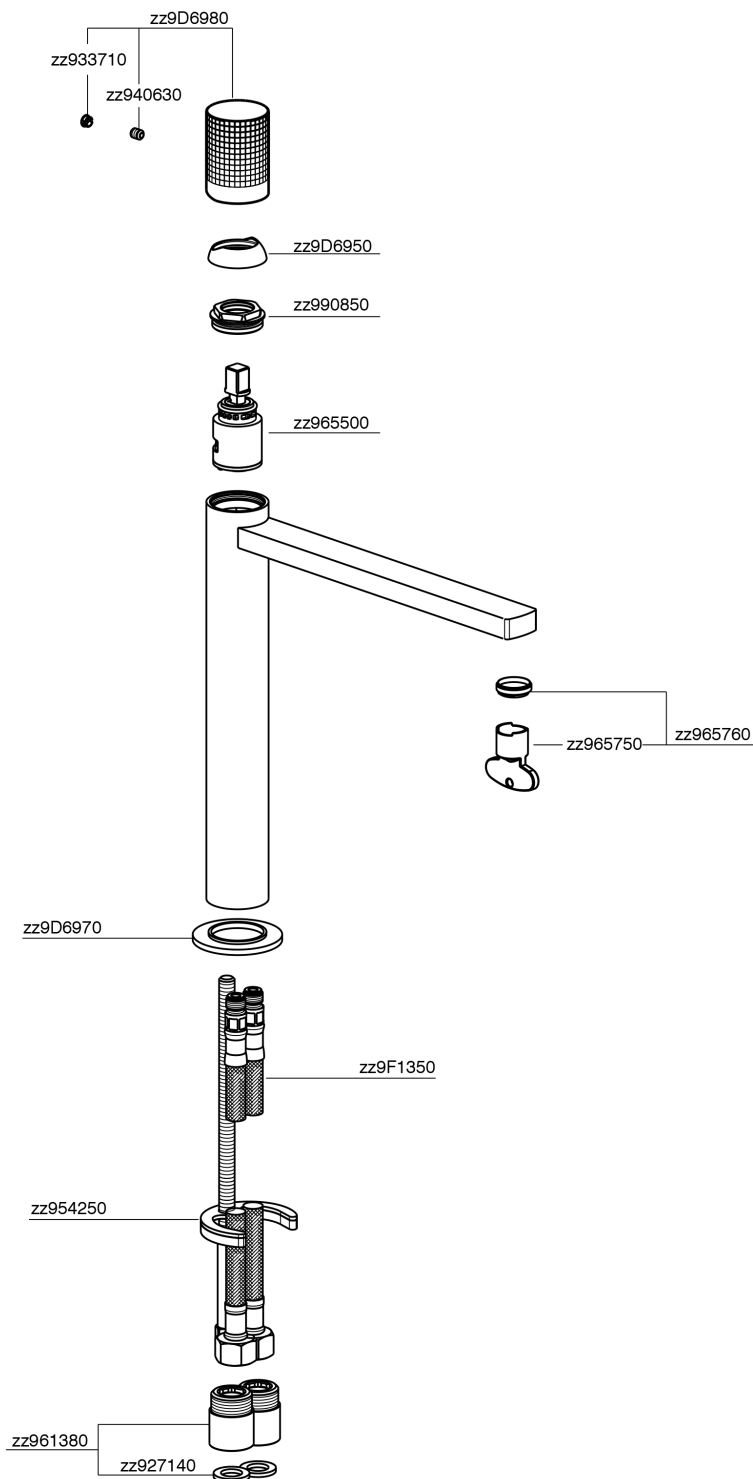

## Single lever tall washbasin mixer NUANCE X32\_X2003544

MODEL **X2003544**

Single lever tall washbasin mixer, without automatic pop up waste, G.3/8" Stainless Steel Flexible, Inox AISI 316L

### CHARACTERISTICS

Cartridge Spare Parts **ZZ96550000**

**25 mm Cartridge**

## Single lever tall washbasin mixer NUANCE X32\_X2003544

X2003544

<https://en.cisal.it/single-lever-tall-washbasin-mixer-nuance-x32-x2003544>

2026-06-24