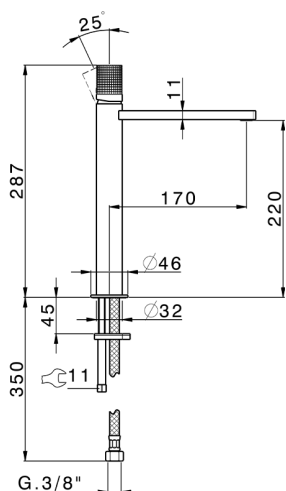

Single lever tall washbasin mixer NUANCE X32_X2003544

MODEL **X2003544**

Single lever tall washbasin mixer, without automatic pop up waste, G.3/8" Stainless Steel Flexible, Inox AISI 316L

AVAILABLE FINISHINGS

-  **D1** D1 Brushed Inox
-  **5H** 5H Dark Brass Brushed
-  **5L** 5L Brushed Black Titanium
-  **5N** 5N Brushed Rose Gold

CHARACTERISTICS

Cartridge Spare Parts **ZZ96550000**

25 mm Cartridge

Single lever tall washbasin mixer NUANCE X32_X2003544

X2003544

<https://en.cisal.it/single-lever-tall-washbasin-mixer-nuance-x32-x2003544>

2026-04-04