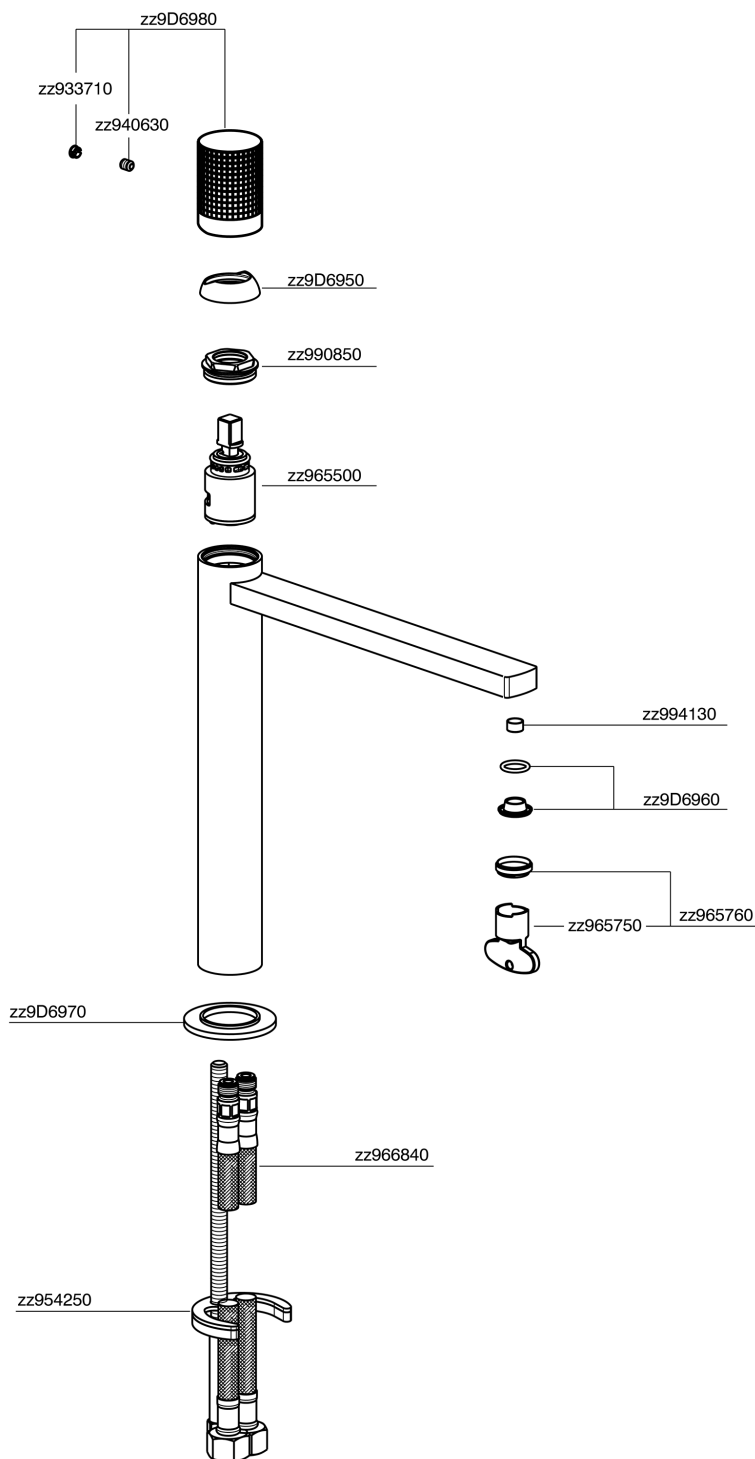

Single lever tall washbasin mixer NUANCE X32_X2003544

MODEL **X2003544**

Single lever tall washbasin mixer, without automatic pop up waste, G.3/8" Stainless Steel Flexible, Inox AISI 316L

AVAILABLE FINISHINGS

-  **D1** D1 Brushed Inox
-  **5H** 5H Dark Brass Brushed
-  **5L** 5L Brushed Black Titanium
-  **5N** 5N Brushed Rose Gold

CHARACTERISTICS

Cartridge Spare Parts **ZZ96550000**

25 mm Cartridge

Single lever tall washbasin mixer NUANCE X32_X2003544

X2003544

<https://en.cisal.it/single-lever-tall-washbasin-mixer-nuance-x32-x2003544>

2026-04-28