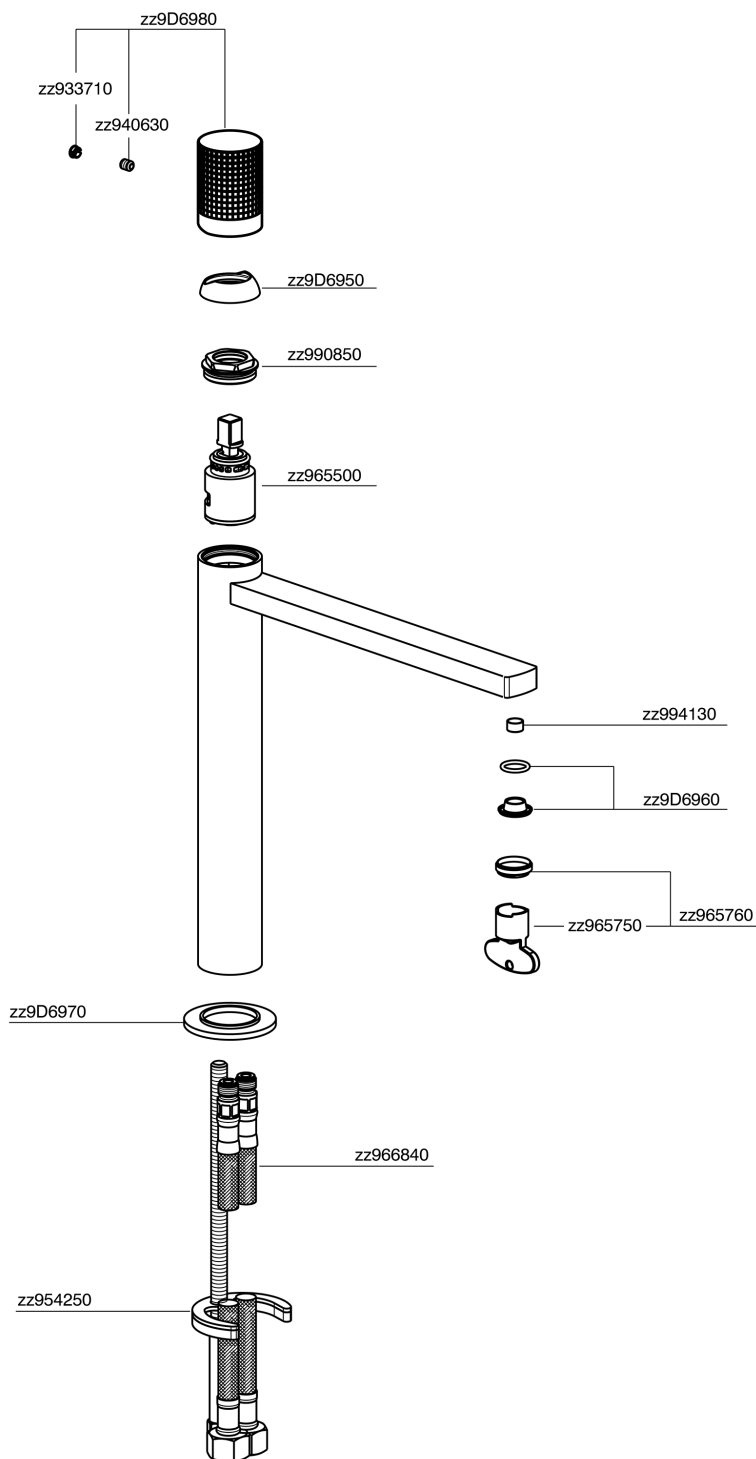

Single lever tall washbasin mixer NUANCE X32_X2003544

X2003544

<https://en.cisal.it/single-lever-tall-washbasin-mixer-nuance-x32-x2003544>

2026-04-25