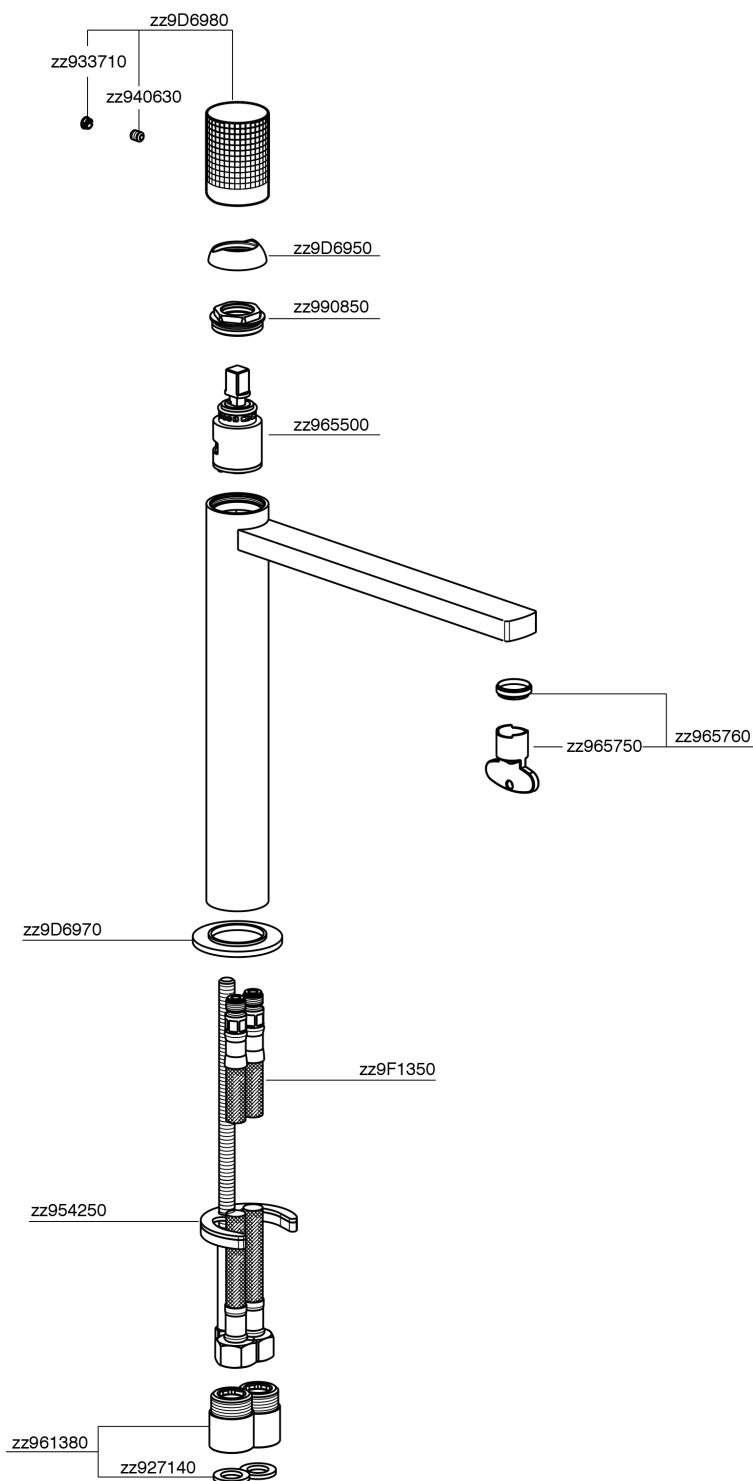

Single lever tall washbasin mixer NUANCE X32_X2003544

X2003544

<https://en.cisal.it/single-lever-tall-washbasin-mixer-nuance-x32-x2003544>

2026-06-04