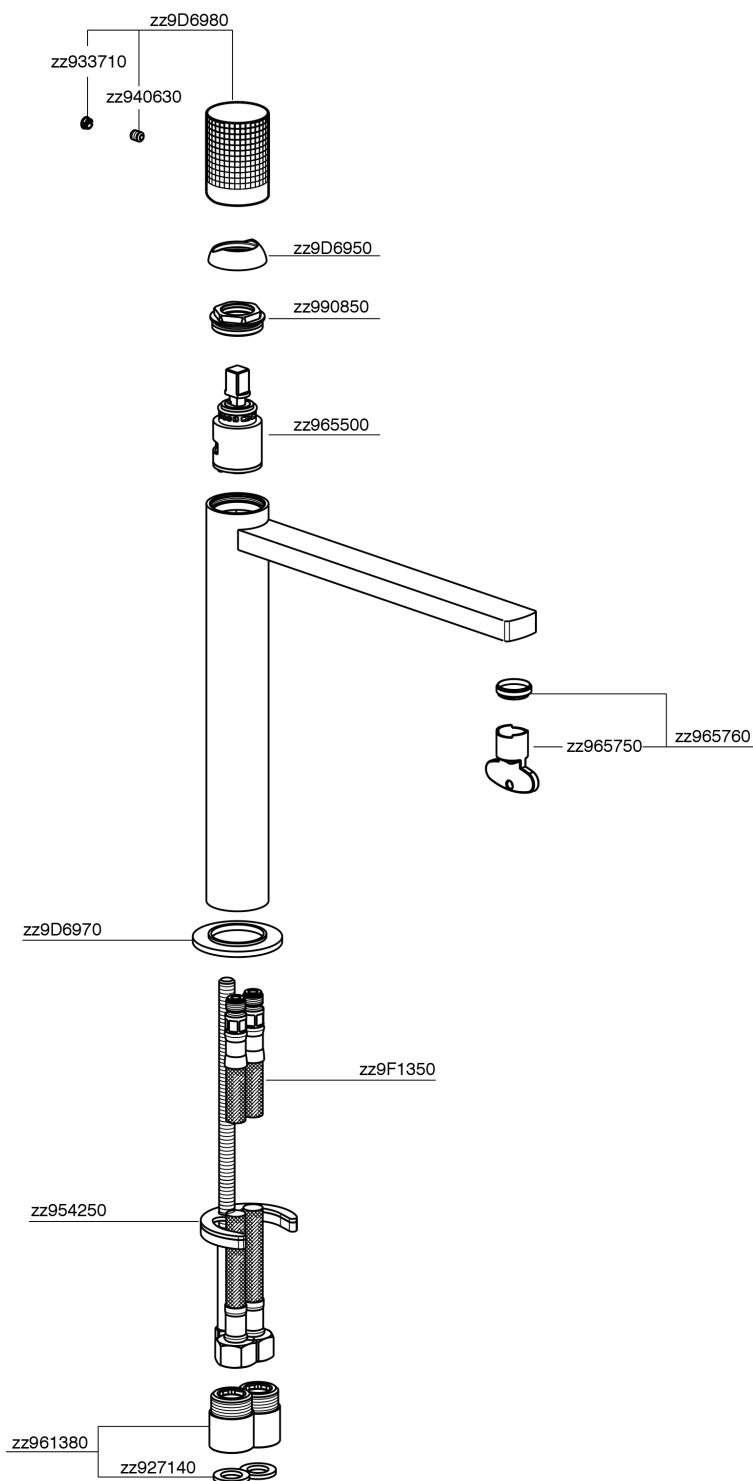

Single lever tall washbasin mixer NUANCE X32_X2003544

X2003544

<https://en.cisal.it/single-lever-tall-washbasin-mixer-nuance-x32-x2003544>

2026-06-24