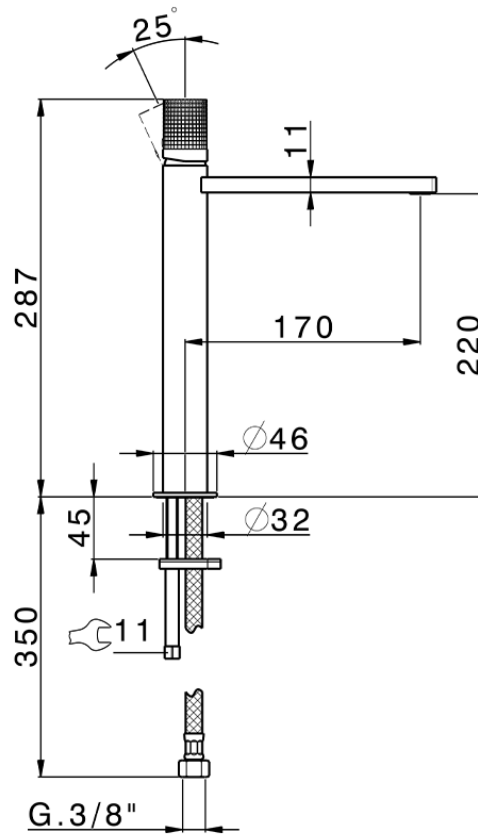

Single lever tall washbasin mixer NUANCE X32_X2003544

X2003544

<https://en.cisal.it/single-lever-tall-washbasin-mixer-nuance-x32-x2003544>

2026-04-24