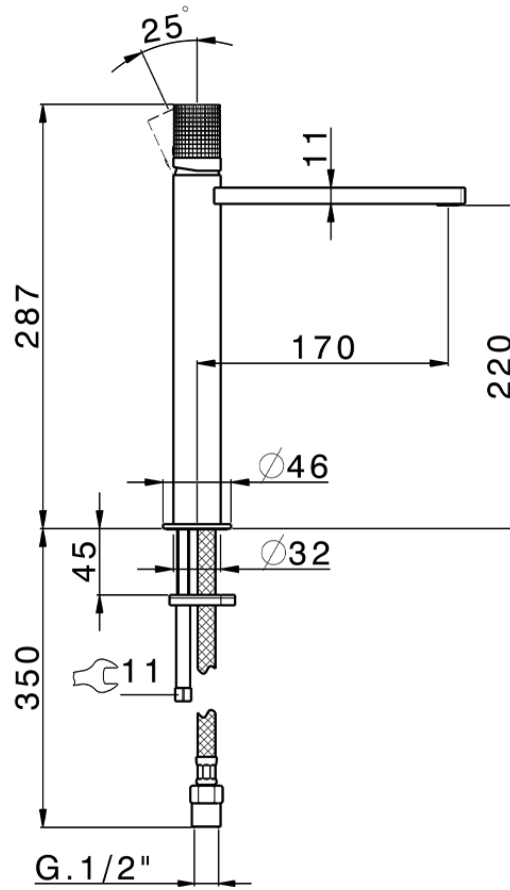

Single lever tall washbasin mixer NUANCE X32_X2003544

X2003544

<https://en.cisal.it/single-lever-tall-washbasin-mixer-nuance-x32-x2003544>

2026-06-24