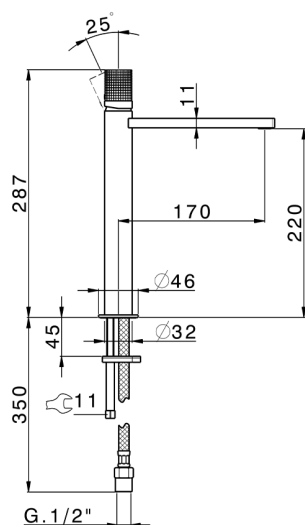

## Single lever tall washbasin mixer NUANCE X32\_X2003544

MODEL **X2003544**

Single lever tall washbasin mixer, without automatic pop up waste, G.3/8" Stainless Steel Flexible, Inox AISI 316L

### CHARACTERISTICS

Cartridge Spare Parts **ZZ96550000**

**25 mm Cartridge**

## Single lever tall washbasin mixer NUANCE X32\_X2003544

X2003544

<https://en.cisal.it/single-lever-tall-washbasin-mixer-nuance-x32-x2003544>

2026-06-04