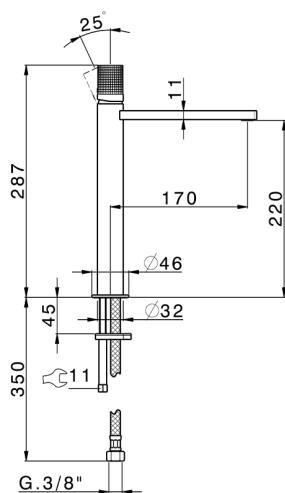

Single lever tall washbasin mixer NUANCE X32_X2003544

MODEL **X2003544**

Single lever tall washbasin mixer, without automatic pop up waste, G.3/8" Stainless Steel Flexible, Inox AISI 316L

AVAILABLE FINISHINGS

-  **D1** D1 Brushed Inox
-  **5H** 5H Dark Brass Brushed
-  **5L** 5L Brushed Black Titanium
-  **5N** 5N Brushed Rose Gold

CHARACTERISTICS

Cartridge Spare Parts **ZZ96550000**

25 mm Cartridge

Single lever tall washbasin mixer NUANCE X32_X2003544

X2003544

<https://en.cisal.it/single-lever-tall-washbasin-mixer-nuance-x32-x2003544>

2026-04-25