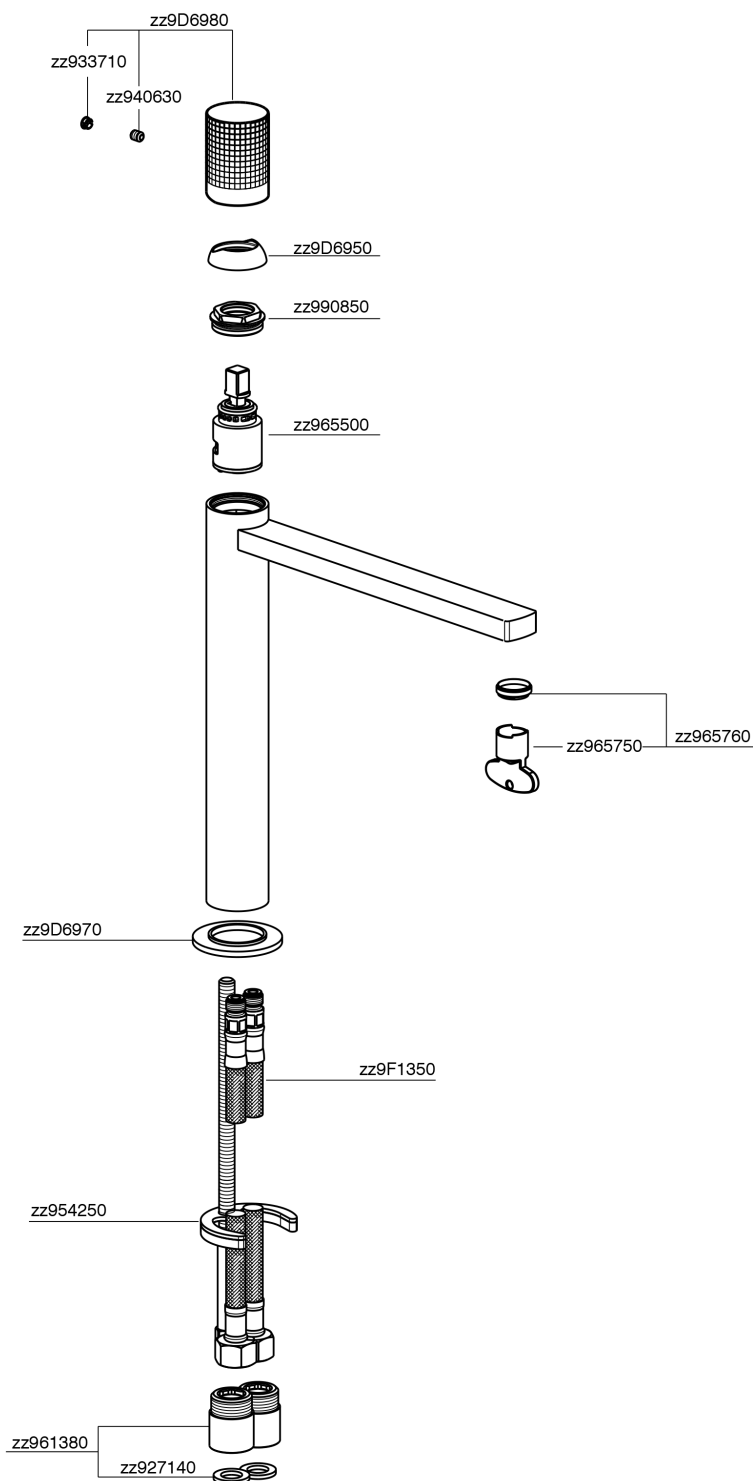

## Single lever tall washbasin mixer NUANCE X32\_X2003544

MODEL **X2003544**

Single lever tall washbasin mixer, without automatic pop up waste, G.3/8" Stainless Steel Flexible, Inox AISI 316L

### CHARACTERISTICS

Cartridge Spare Parts **ZZ96550000**

**25 mm Cartridge**

## Single lever tall washbasin mixer NUANCE X32\_X2003544

X2003544

<https://en.cisal.it/single-lever-tall-washbasin-mixer-nuance-x32-x2003544>

2026-06-04