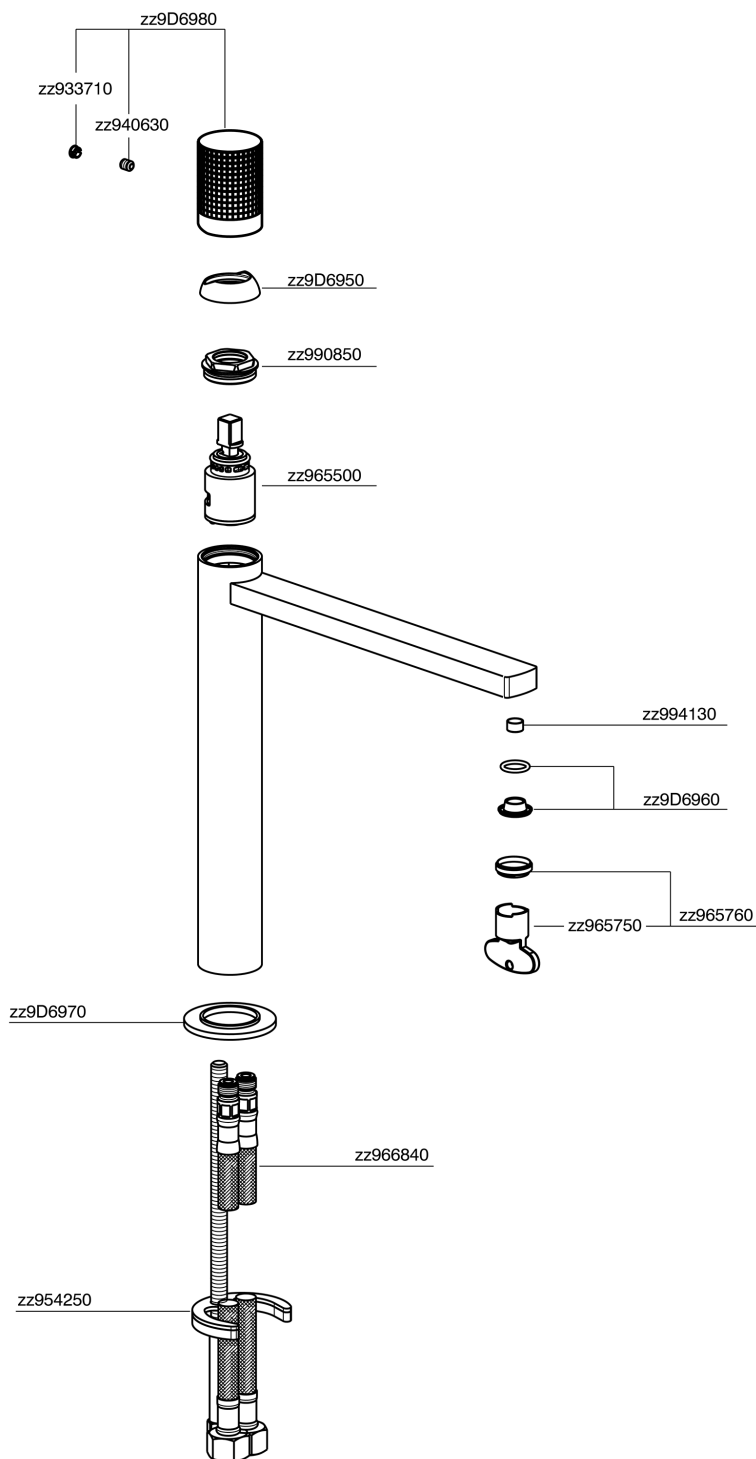

Single lever tall washbasin mixer NUANCE X32_X2003544

MODEL **X2003544**

Single lever tall washbasin mixer, without automatic pop up waste, G.3/8" Stainless Steel Flexible, Inox AISI 316L

AVAILABLE FINISHINGS

-  **D1** D1 Brushed Inox
-  **5H** 5H Dark Brass Brushed
-  **5L** 5L Brushed Black Titanium
-  **5N** 5N Brushed Rose Gold

CHARACTERISTICS

Cartridge Spare Parts **ZZ96550000**

25 mm Cartridge

Single lever tall washbasin mixer NUANCE X32_X2003544

X2003544

<https://en.cisal.it/single-lever-tall-washbasin-mixer-nuance-x32-x2003544>

2026-04-25