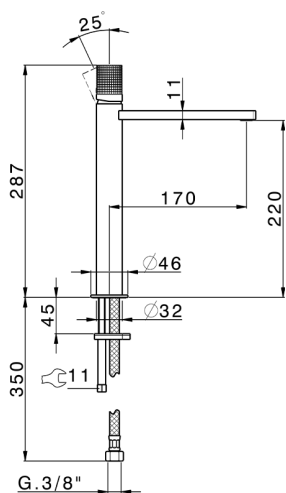

Single lever tall washbasin mixer NUANCE X32_X2003544

MODEL **X2003544**

Single lever tall washbasin mixer, without automatic pop up waste, G.3/8" Stainless Steel Flexible, Inox AISI 316L

AVAILABLE FINISHINGS

-  **D1** D1 Brushed Inox
-  **5H** 5H Dark Brass Brushed
-  **5L** 5L Brushed Black Titanium
-  **5N** 5N Brushed Rose Gold

CHARACTERISTICS

Cartridge Spare Parts **ZZ96550000**

25 mm Cartridge

Single lever tall washbasin mixer NUANCE X32_X2003544

X2003544

<https://en.cisal.it/single-lever-tall-washbasin-mixer-nuance-x32-x2003544>

2026-05-15