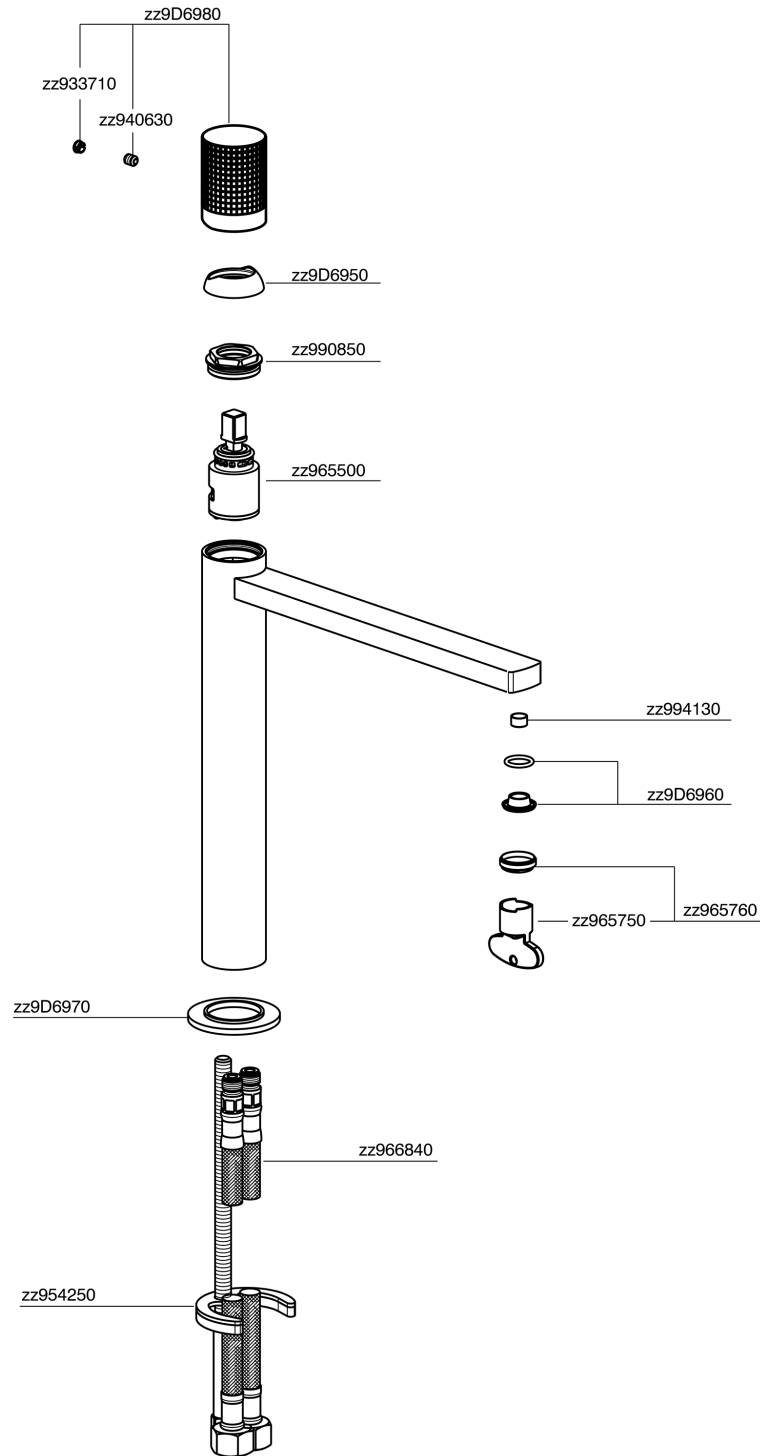

Single lever tall washbasin mixer NUANCE X32_X2003544

MODEL **X2003544**

Single lever tall washbasin mixer, without automatic pop up waste, G.3/8" Stainless Steel Flexible, Inox AISI 316L

AVAILABLE FINISHINGS

-  **D1** D1 Brushed Inox
-  **5H** 5H Dark Brass Brushed
-  **5L** 5L Brushed Black Titanium
-  **5N** 5N Brushed Rose Gold

CHARACTERISTICS

Cartridge Spare Parts **ZZ96550000**

25 mm Cartridge

Single lever tall washbasin mixer NUANCE X32_X2003544

X2003544

<https://en.cisal.it/single-lever-tall-washbasin-mixer-nuance-x32-x2003544>

2026-05-15