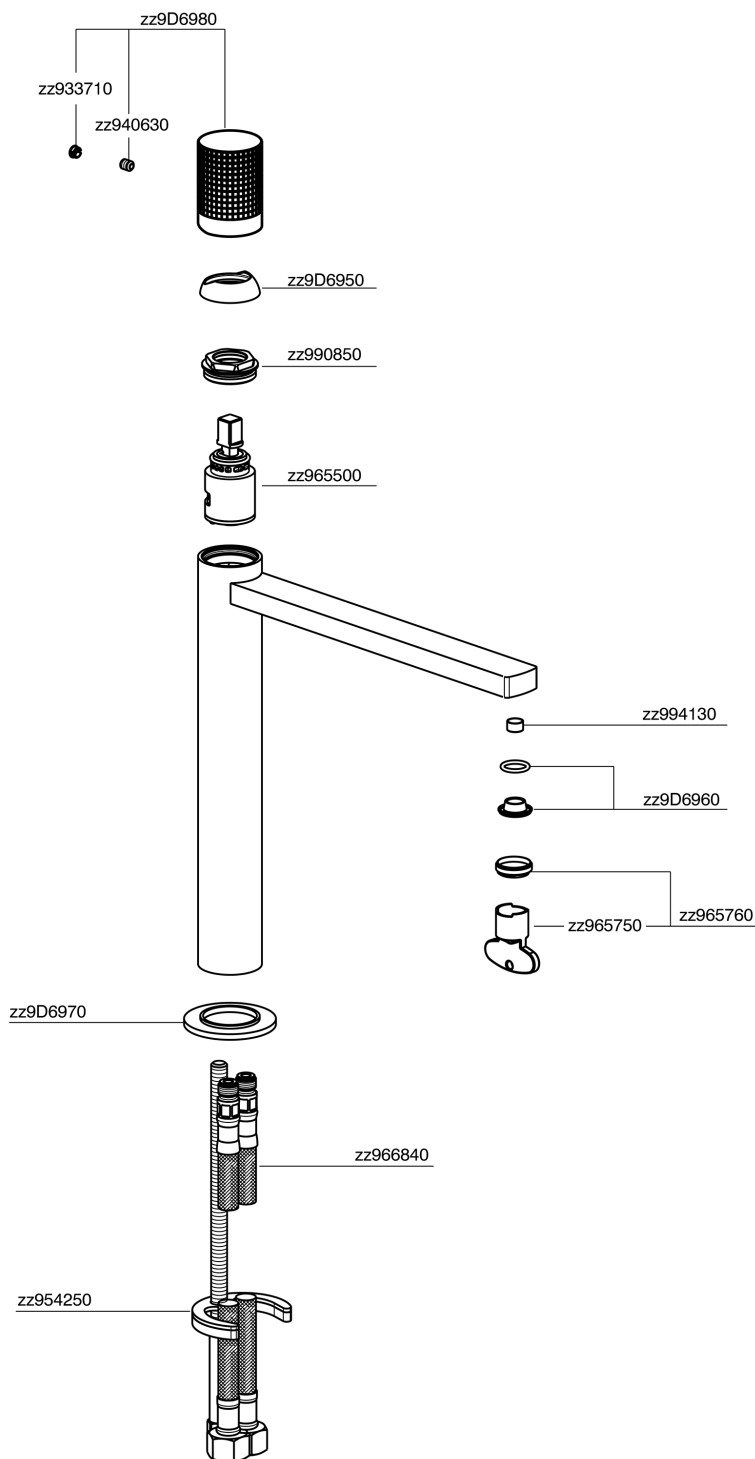

Single lever tall washbasin mixer NUANCE X32_X2003544

X2003544

<https://en.cisal.it/single-lever-tall-washbasin-mixer-nuance-x32-x2003544>

2026-04-25