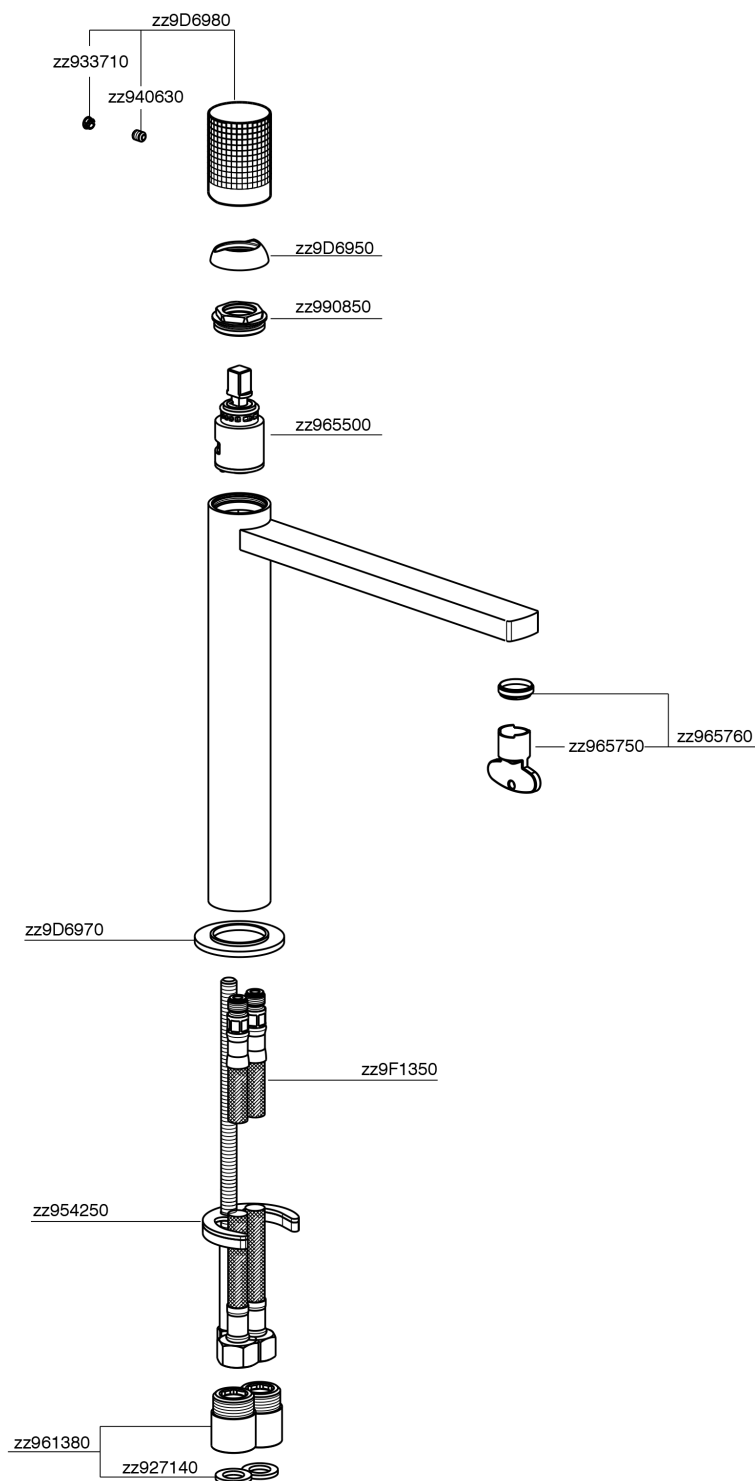

Single lever tall washbasin mixer NUANCE X32_X2003544

X2003544

<https://en.cisal.it/single-lever-tall-washbasin-mixer-nuance-x32-x2003544>

2026-06-04