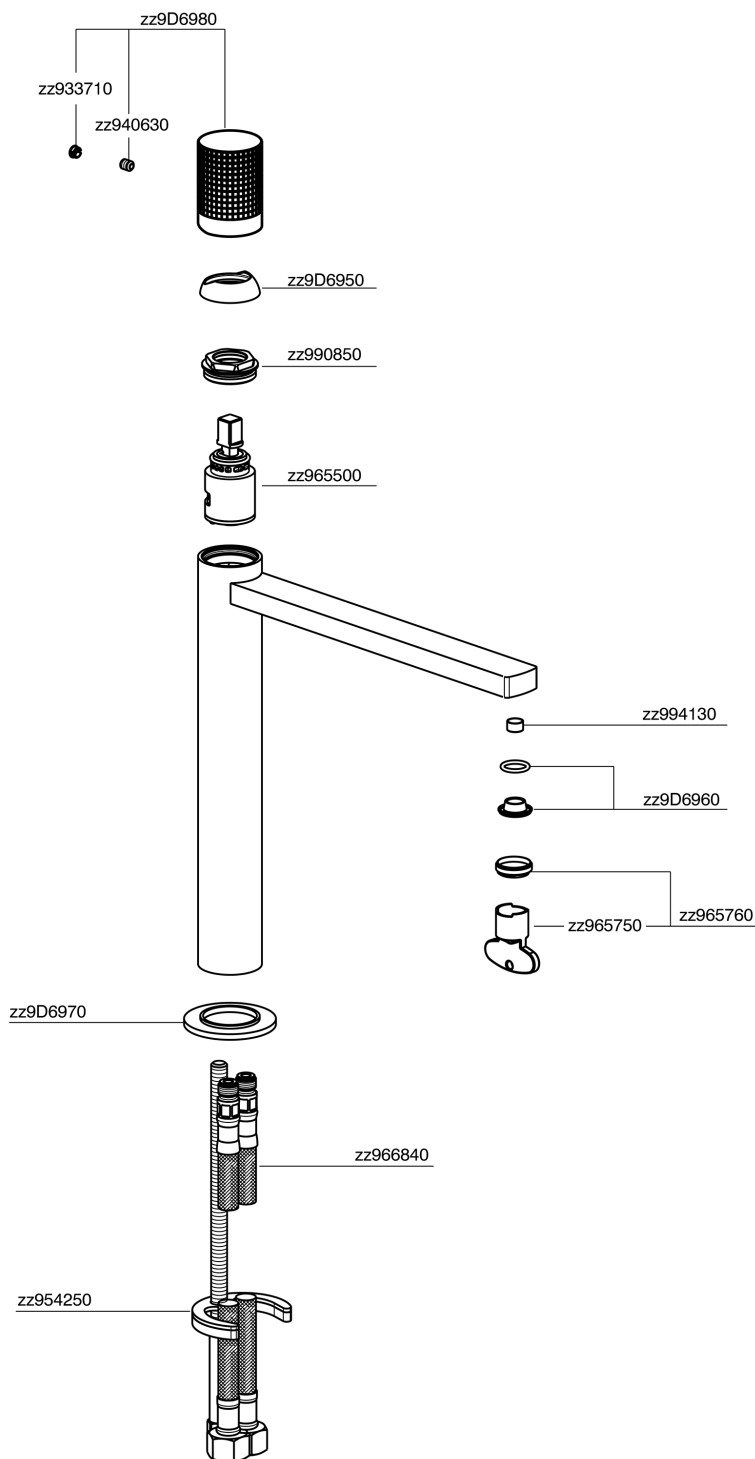

Single lever tall washbasin mixer NUANCE X32_X2003544

X2003544

<https://en.cisal.it/single-lever-tall-washbasin-mixer-nuance-x32-x2003544>

2026-04-04