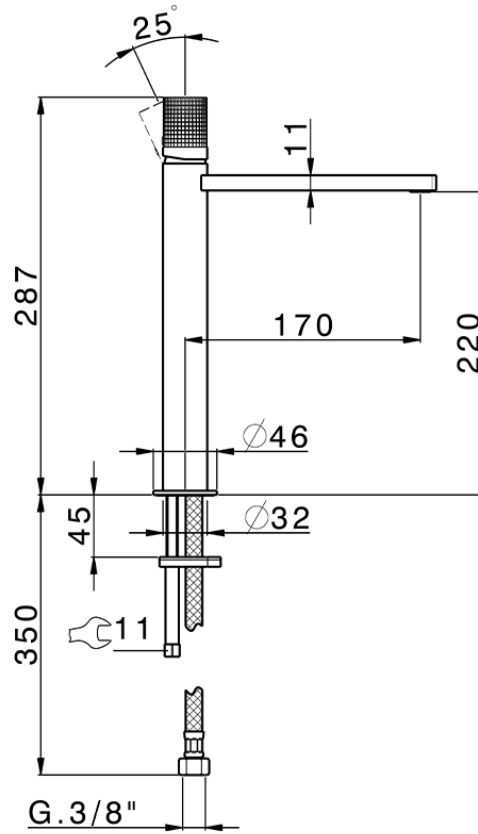

Single lever tall washbasin mixer NUANCE X32_X2003544

X2003544

<https://en.cisal.it/single-lever-tall-washbasin-mixer-nuance-x32-x2003544>

2026-04-04