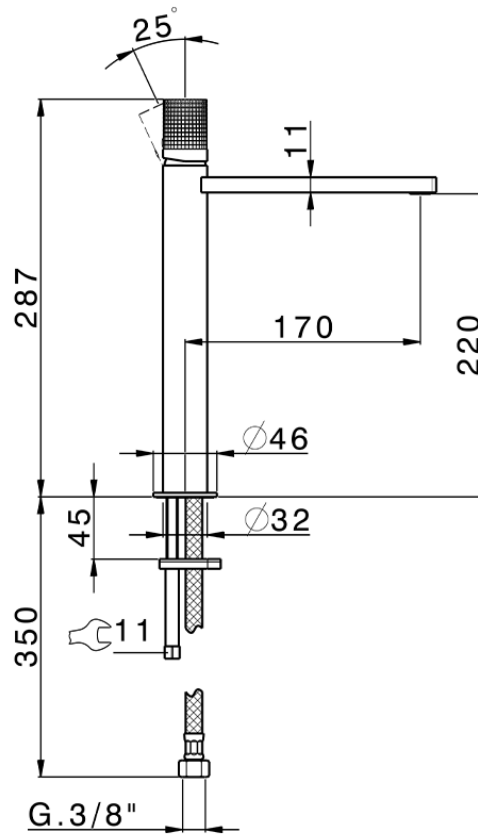

Single lever tall washbasin mixer NUANCE X32_X2003544

X2003544

<https://en.cisal.it/single-lever-tall-washbasin-mixer-nuance-x32-x2003544>

2026-04-25