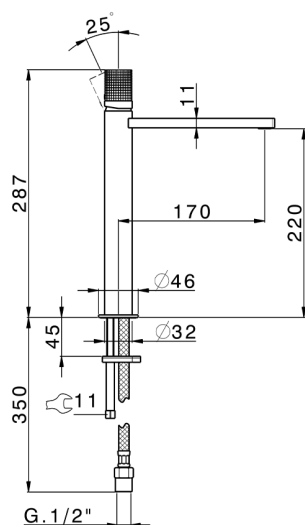

Single lever tall washbasin mixer NUANCE X32_X2003544

MODEL **X2003544**

Single lever tall washbasin mixer, without automatic pop up waste, G.3/8" Stainless Steel Flexible, Inox AISI 316L

AVAILABLE FINISHINGS

-  **D1** D1 Brushed Inox
-  **5H** 5H Dark Brass Brushed
-  **5L** 5L Brushed Black Titanium
-  **5N** 5N Brushed Rose Gold

CHARACTERISTICS

Cartridge Spare Parts **ZZ96550000**

25 mm Cartridge

Single lever tall washbasin mixer NUANCE X32_X2003544

X2003544

<https://en.cisal.it/single-lever-tall-washbasin-mixer-nuance-x32-x2003544>

2026-06-25