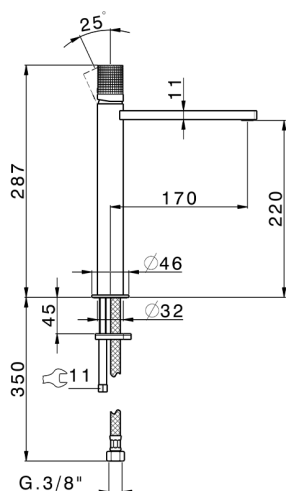

Single lever tall washbasin mixer NUANCE X32_X2003544

MODEL **X2003544**

Single lever tall washbasin mixer, without automatic pop up waste, G.3/8" Stainless Steel Flexible, Inox AISI 316L

AVAILABLE FINISHINGS

-  **D1** D1 Brushed Inox
-  **5H** 5H Dark Brass Brushed
-  **5L** 5L Brushed Black Titanium
-  **5N** 5N Brushed Rose Gold

CHARACTERISTICS

Cartridge Spare Parts **ZZ96550000**

25 mm Cartridge

Single lever tall washbasin mixer NUANCE X32_X2003544

X2003544

<https://en.cisal.it/single-lever-tall-washbasin-mixer-nuance-x32-x2003544>

2026-04-04