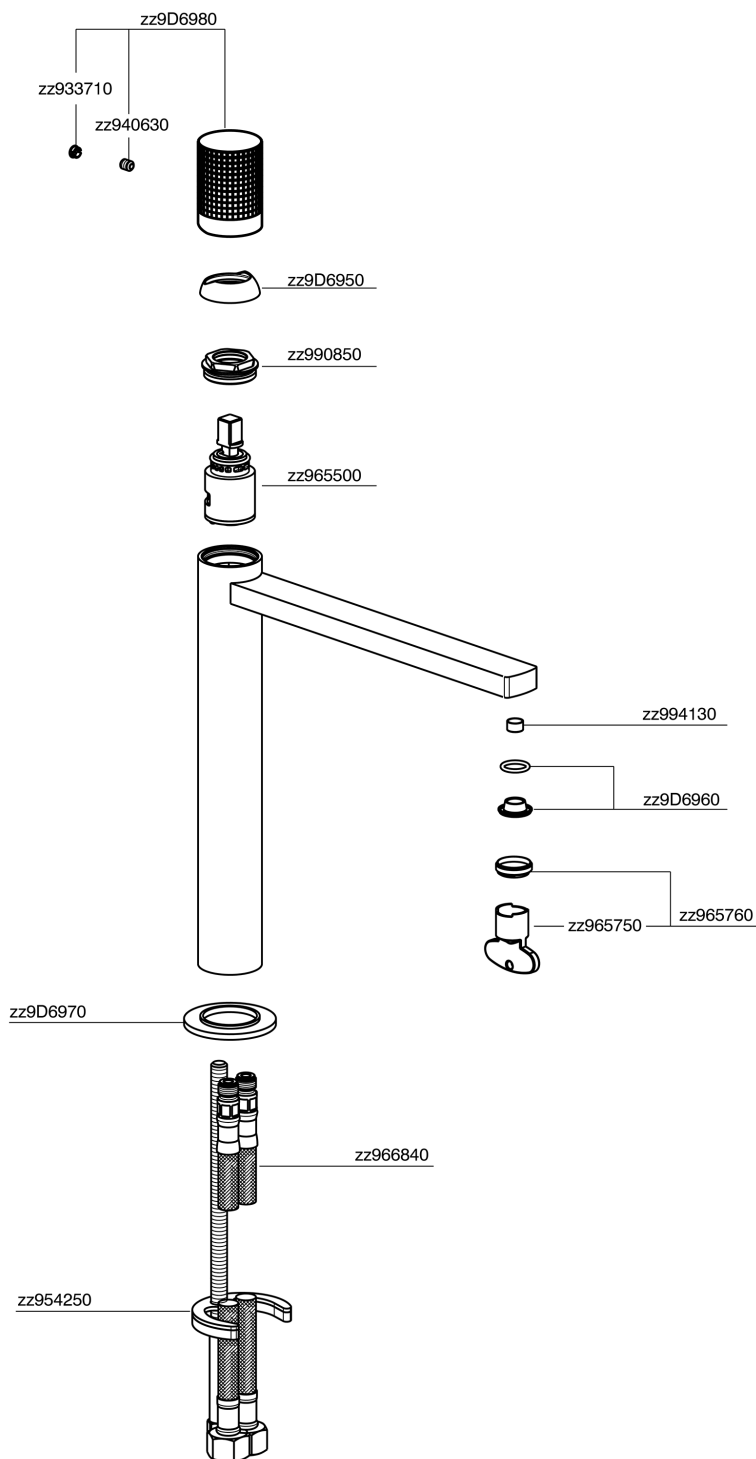

Single lever tall washbasin mixer NUANCE X32_X2003544

MODEL **X2003544**

Single lever tall washbasin mixer, without automatic pop up waste, G.3/8" Stainless Steel Flexible, Inox AISI 316L

AVAILABLE FINISHINGS

-  **D1** D1 Brushed Inox
-  **5H** 5H Dark Brass Brushed
-  **5L** 5L Brushed Black Titanium
-  **5N** 5N Brushed Rose Gold

CHARACTERISTICS

Cartridge Spare Parts **ZZ96550000**

25 mm Cartridge

Single lever tall washbasin mixer NUANCE X32_X2003544

X2003544

<https://en.cisal.it/single-lever-tall-washbasin-mixer-nuance-x32-x2003544>

2026-04-04