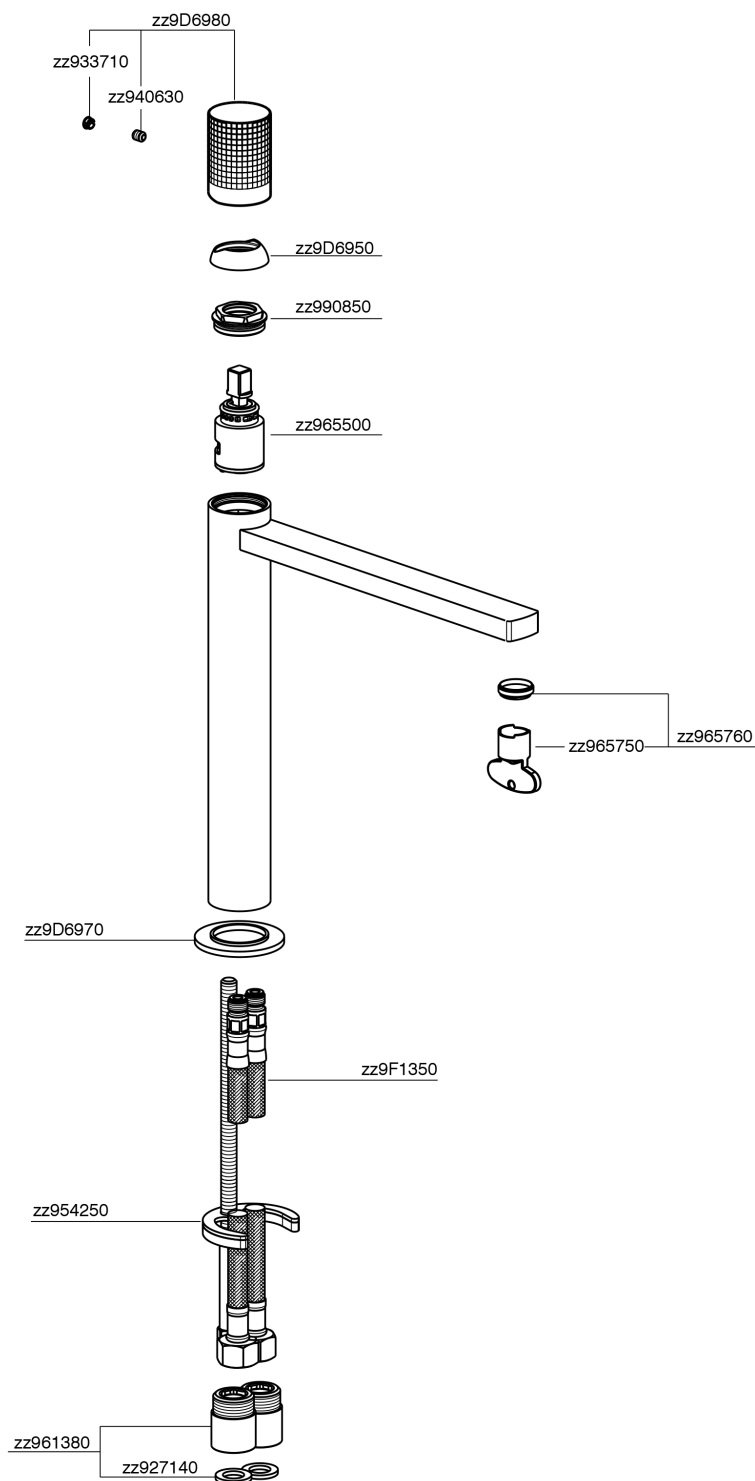

Single lever tall washbasin mixer NUANCE X32_X2003544

MODEL **X2003544**

Single lever tall washbasin mixer, without automatic pop up waste, G.3/8" Stainless Steel Flexible, Inox AISI 316L

AVAILABLE FINISHINGS

-  **D1** D1 Brushed Inox
-  **5H** 5H Dark Brass Brushed
-  **5L** 5L Brushed Black Titanium
-  **5N** 5N Brushed Rose Gold

CHARACTERISTICS

Cartridge Spare Parts **ZZ96550000**

25 mm Cartridge

Single lever tall washbasin mixer NUANCE X32_X2003544

X2003544

<https://en.cisal.it/single-lever-tall-washbasin-mixer-nuance-x32-x2003544>

2026-06-25