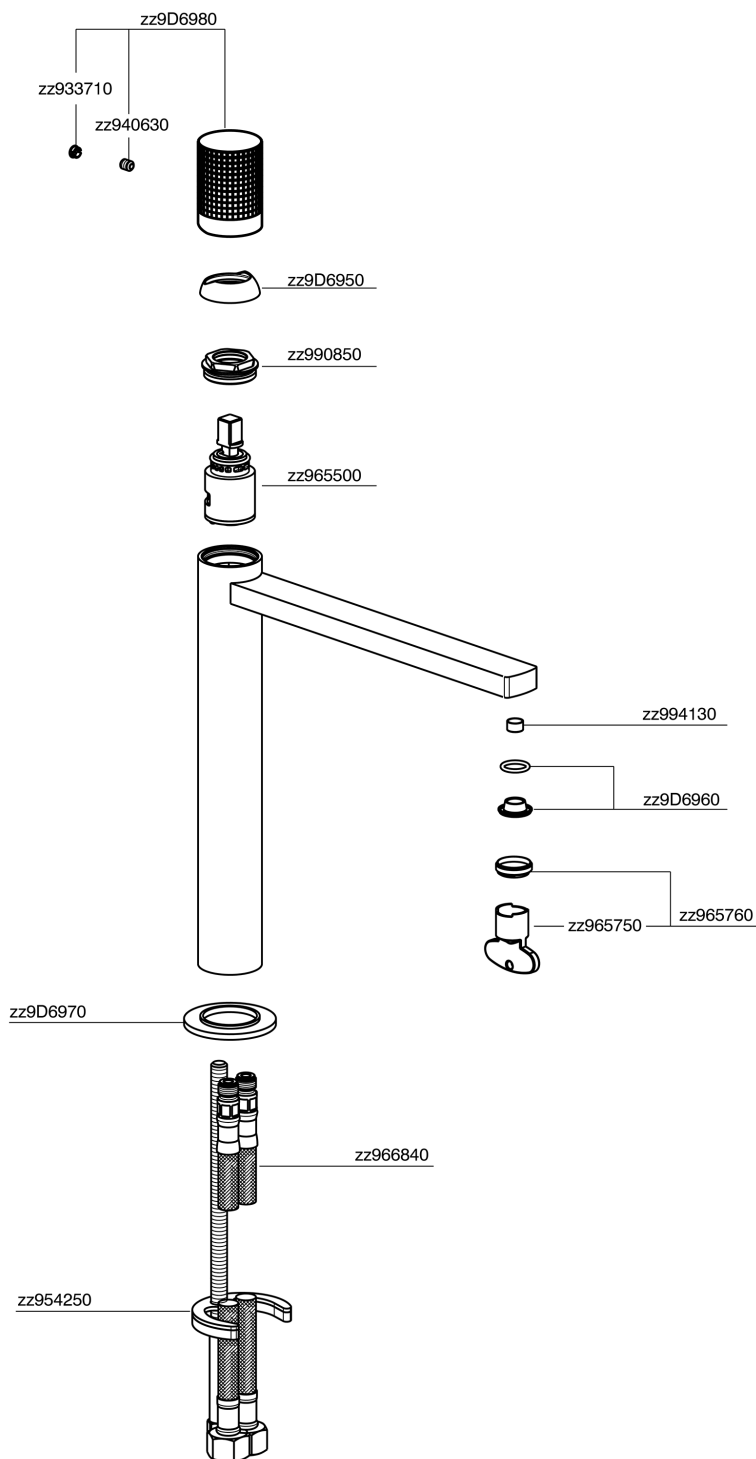

Single lever tall washbasin mixer NUANCE X32_X2003544

MODEL **X2003544**

Single lever tall washbasin mixer, without automatic pop up waste, G.3/8" Stainless Steel Flexible, Inox AISI 316L

AVAILABLE FINISHINGS

-  **D1** D1 Brushed Inox
-  **5H** 5H Dark Brass Brushed
-  **5L** 5L Brushed Black Titanium
-  **5N** 5N Brushed Rose Gold

CHARACTERISTICS

Cartridge Spare Parts **ZZ96550000**

25 mm Cartridge

Single lever tall washbasin mixer NUANCE X32_X2003544

X2003544

<https://en.cisal.it/single-lever-tall-washbasin-mixer-nuance-x32-x2003544>

2026-04-26