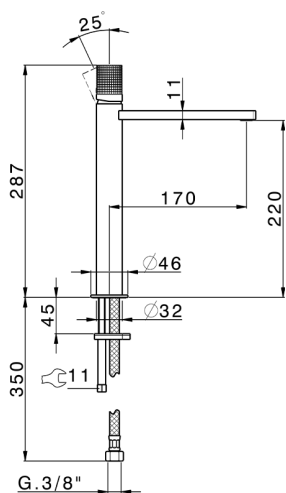

Single lever tall washbasin mixer NUANCE X32_X2003544

MODEL **X2003544**

Single lever tall washbasin mixer, without automatic pop up waste, G.3/8" Stainless Steel Flexible, Inox AISI 316L

AVAILABLE FINISHINGS

-  **D1** D1 Brushed Inox
-  **5H** 5H Dark Brass Brushed
-  **5L** 5L Brushed Black Titanium
-  **5N** 5N Brushed Rose Gold

CHARACTERISTICS

Cartridge Spare Parts **ZZ96550000**

25 mm Cartridge

Single lever tall washbasin mixer NUANCE X32_X2003544

X2003544

<https://en.cisal.it/single-lever-tall-washbasin-mixer-nuance-x32-x2003544>

2026-04-26