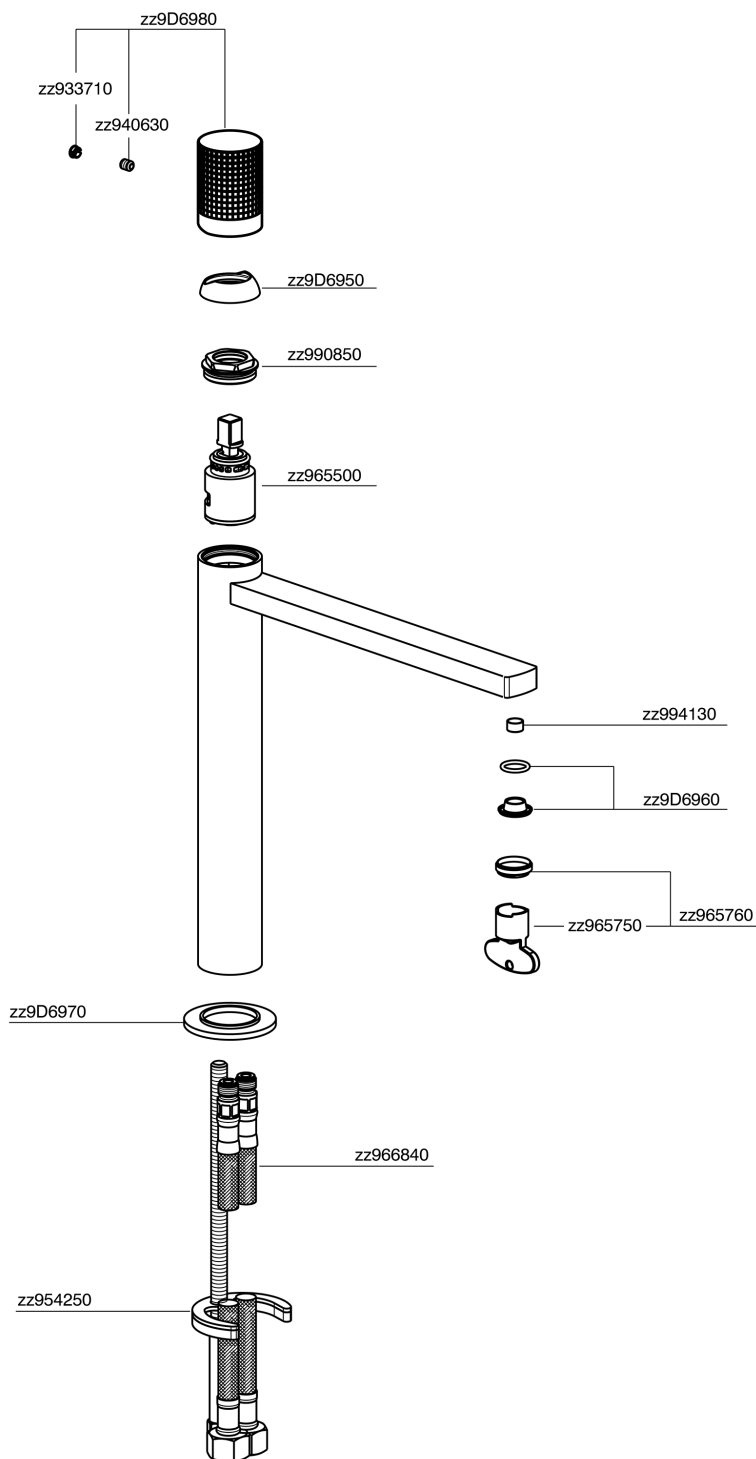

## Single lever tall washbasin mixer NUANCE X32\_X2003544

X2003544

<https://en.cisal.it/single-lever-tall-washbasin-mixer-nuance-x32-x2003544>

2026-05-15