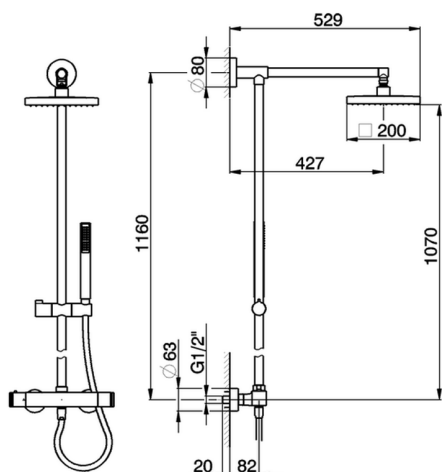

Thermostatic shower column, 2-functions SHOWER COLUMNS_RRC78010

MODEL **RRC78010**

Thermostatic shower column, 2-functions, 2 outlet deviasstop, not adjustable riser column, sliding handshower holder, D.26 mm ABS minimalistic one spray handshower, 200x200 mm square showerhead, 150 cm smooth SUPREME Flexible Hose

AVAILABLE FINISHINGS

CHARACTERISTICS

Cartridge Spare Parts **22.04A.AR - ZZ97279004**

Argo 2 (long filter) Thermostatic Valve

DeviaStop

The Cisal Devia Stop technology allows to adjust the water flow and to direct it to the selected output point (overhead soaker, hand shower, etc).