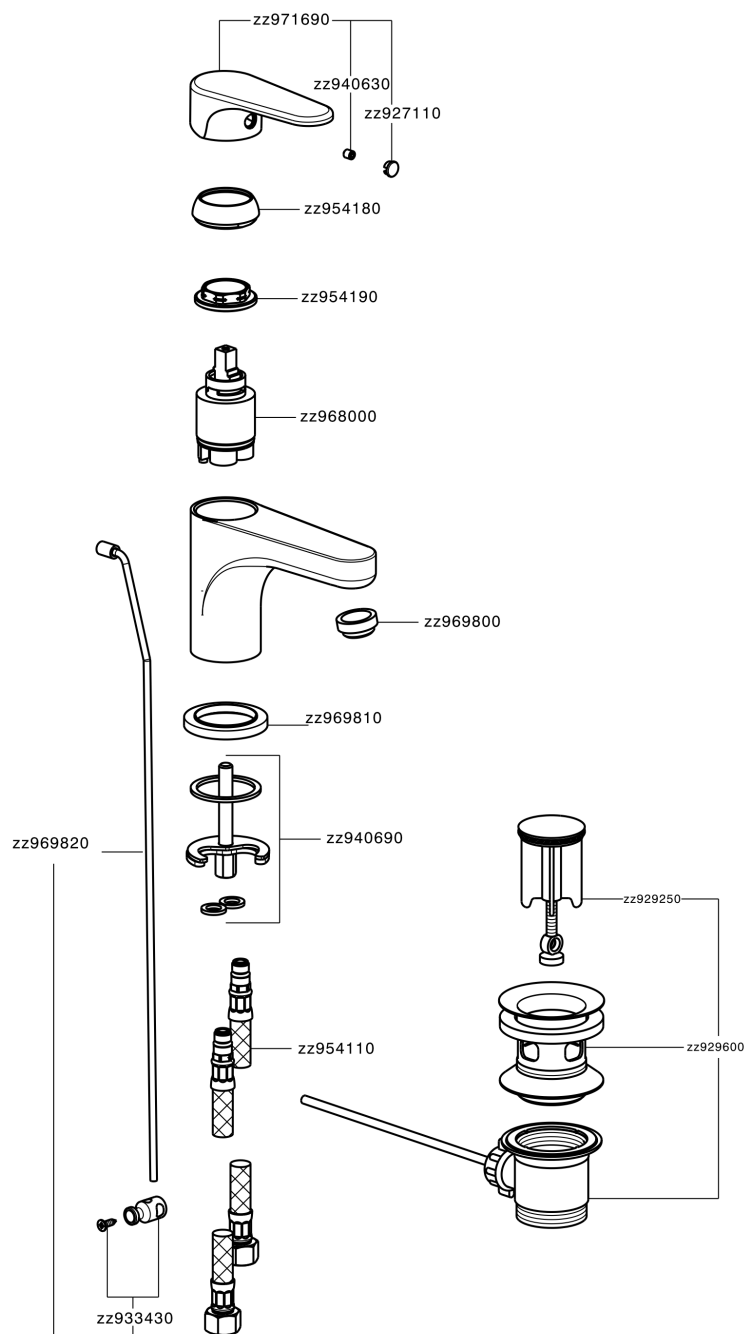

Single lever washbasin mixer EnergySave ALMA_A3000515

A3000515

<https://en.cisal.it/single-lever-washbasin-mixer-energysave-alma-a3000515>

2026-04-30