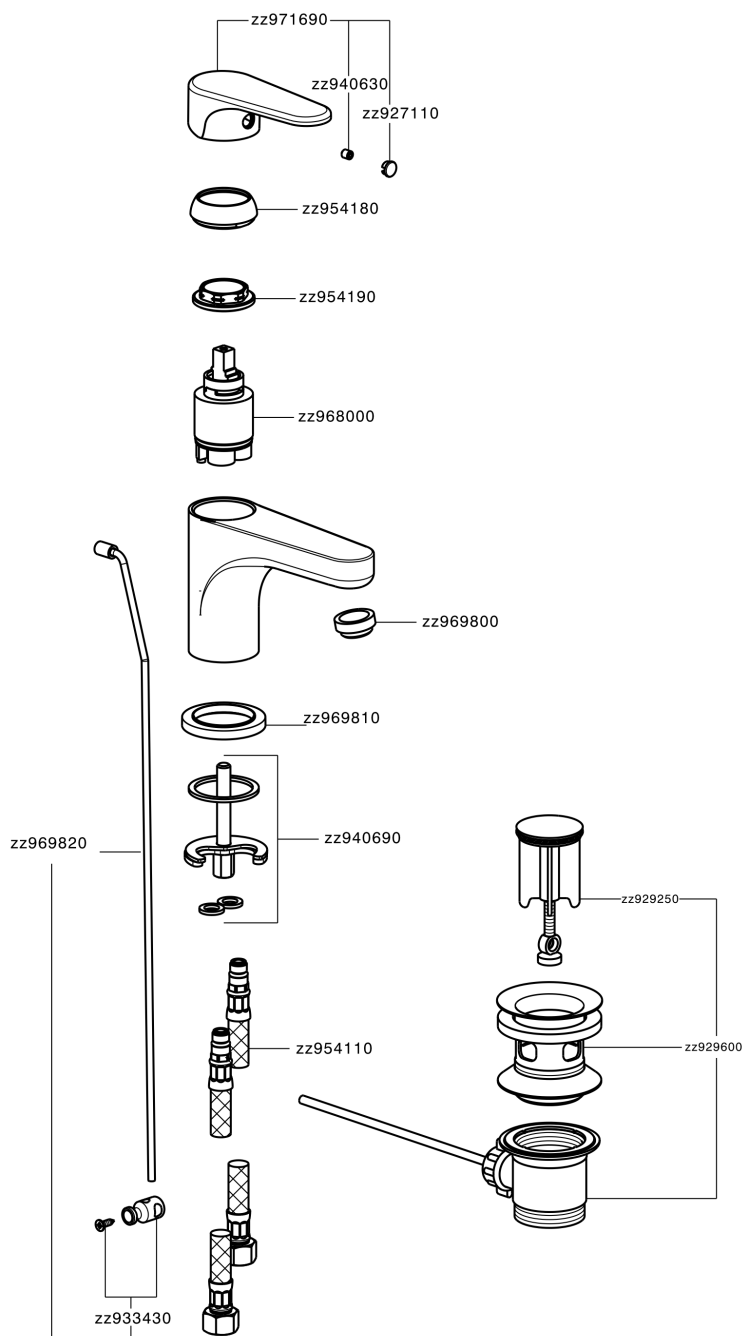

Single lever washbasin mixer EnergySave ALMA_A3000515

A3000515

<https://en.cisal.it/single-lever-washbasin-mixer-energysave-alma-a3000515>

2026-06-13