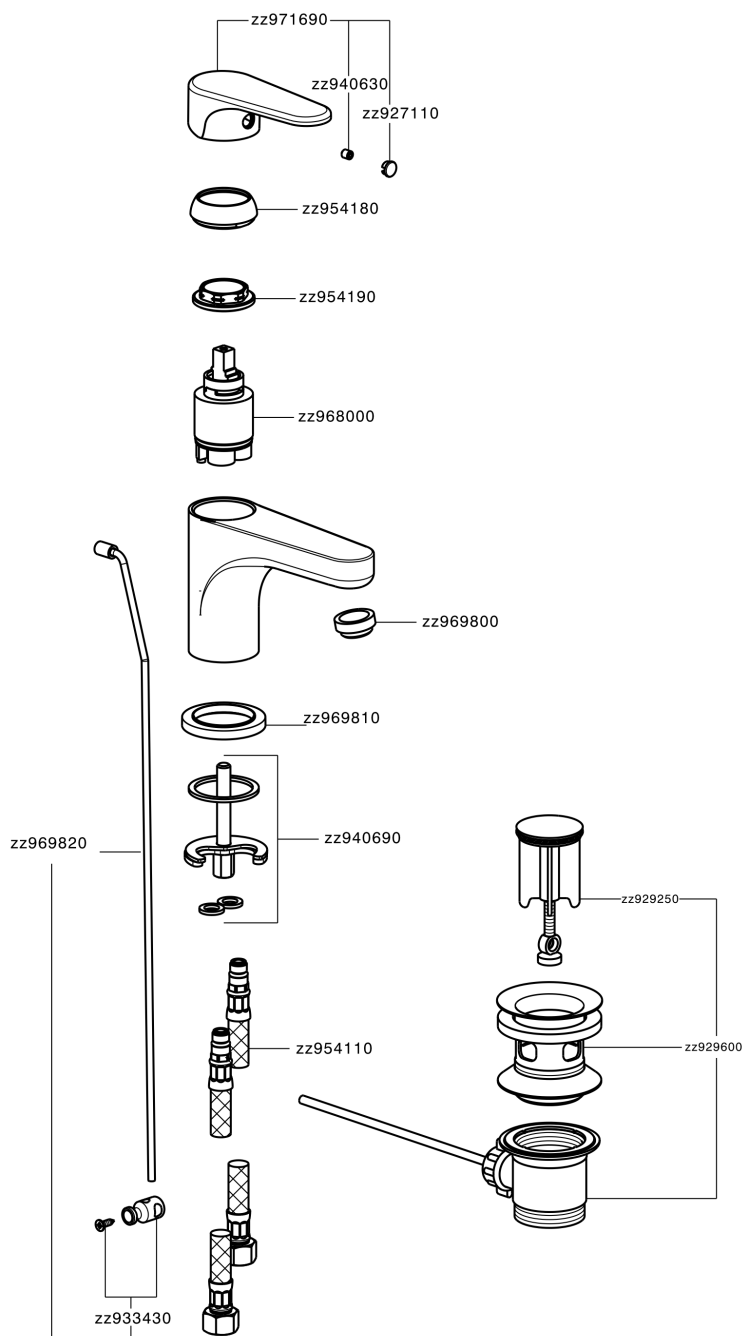

## Single lever washbasin mixer EnergySave ALMA\_A3000515

A3000515

<https://en.cisal.it/single-lever-washbasin-mixer-energysave-alma-a3000515>

2026-05-20