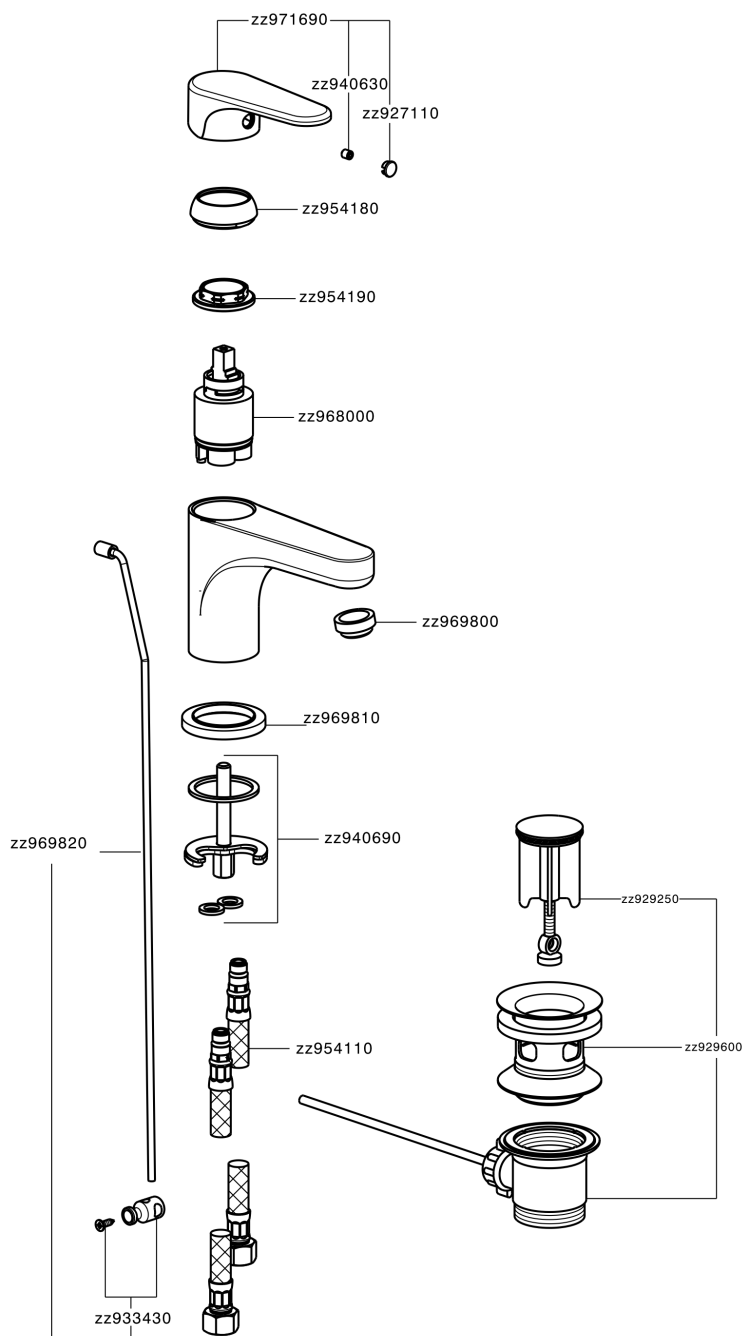

Single lever washbasin mixer EnergySave ALMA_A3000515

A3000515

<https://en.cisal.it/single-lever-washbasin-mixer-energysave-alma-a3000515>

2026-04-29