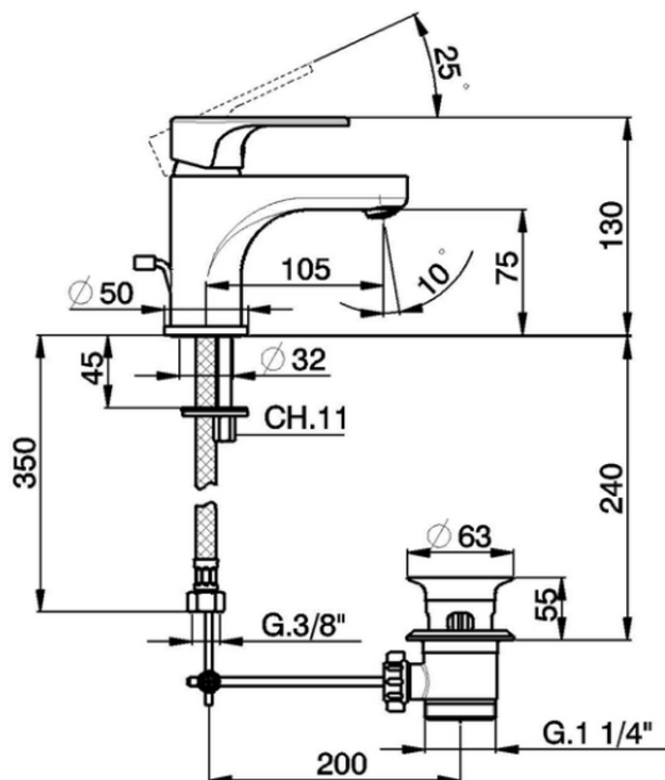

Single lever washbasin mixer EnergySave ALMA_A3000515

A3000515

<https://en.cisal.it/single-lever-washbasin-mixer-energysave-alma-a3000515>

2026-04-09