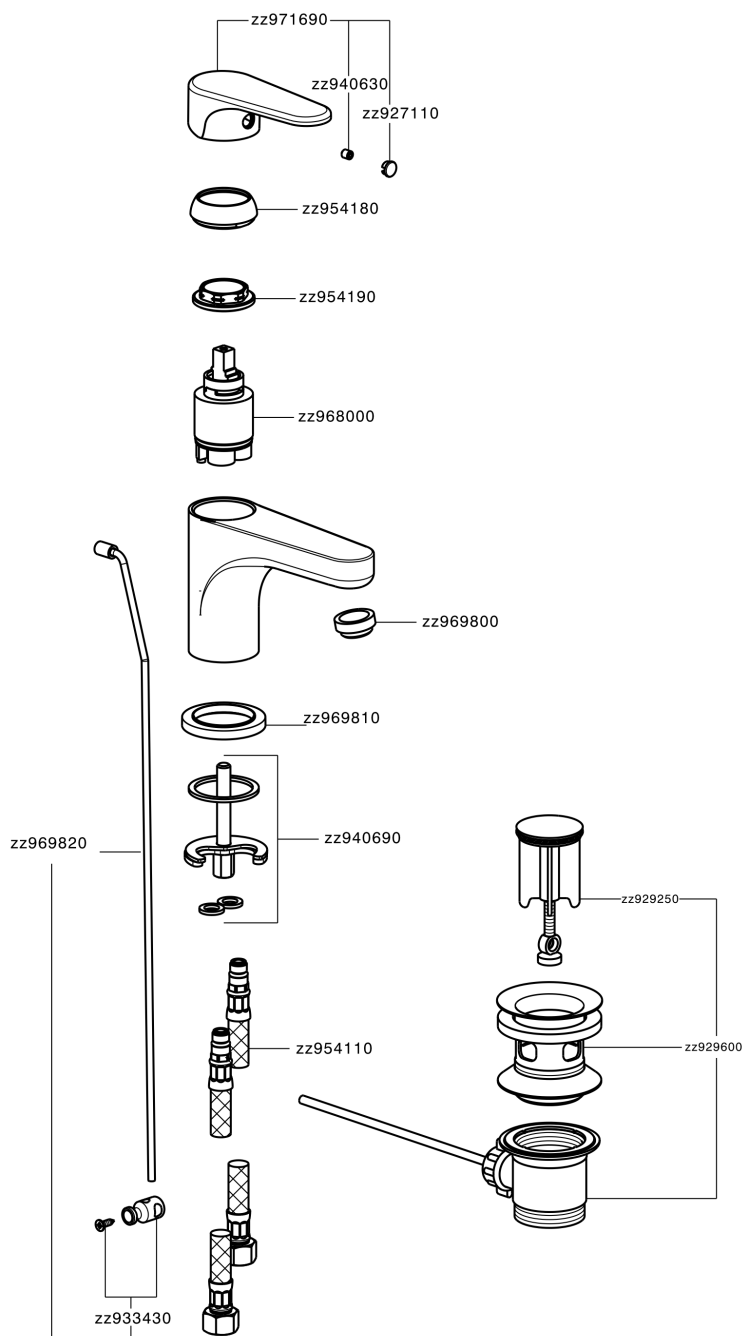

Single lever washbasin mixer EnergySave ALMA_A3000515

A3000515

<https://en.cisal.it/single-lever-washbasin-mixer-energysave-alma-a3000515>

2026-04-09