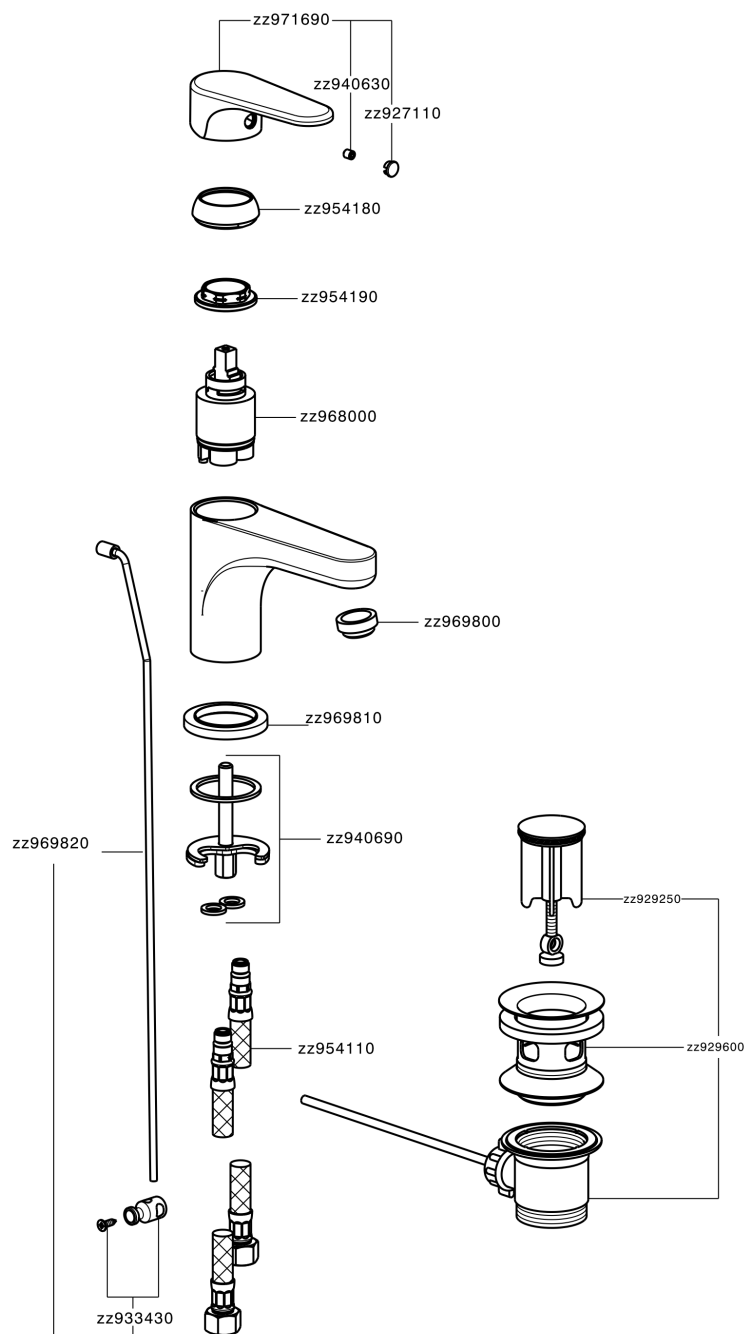

Single lever washbasin mixer EnergySave ALMA_A3000515

A3000515

<https://en.cisal.it/single-lever-washbasin-mixer-energysave-alma-a3000515>

2026-05-20