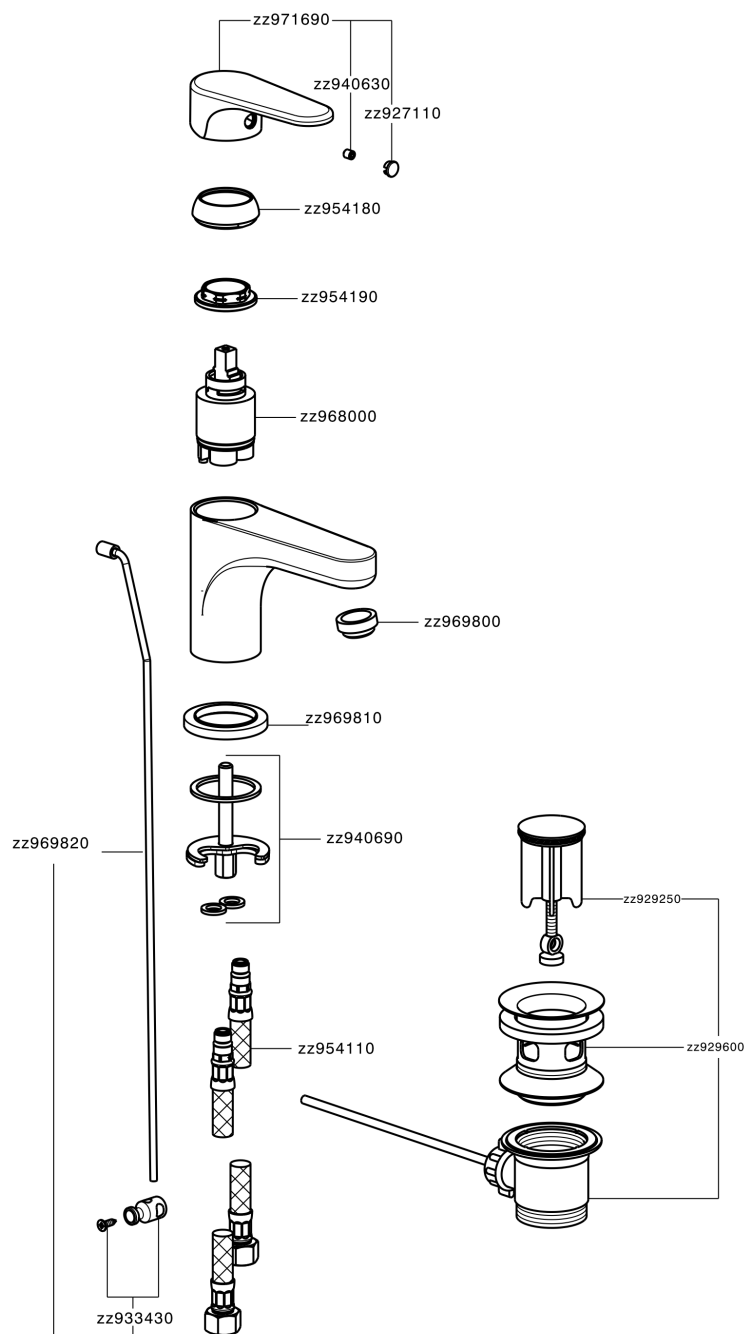

Single lever washbasin mixer EnergySave ALMA_A3000515

A3000515

<https://en.cisal.it/single-lever-washbasin-mixer-energysave-alma-a3000515>

2026-06-14