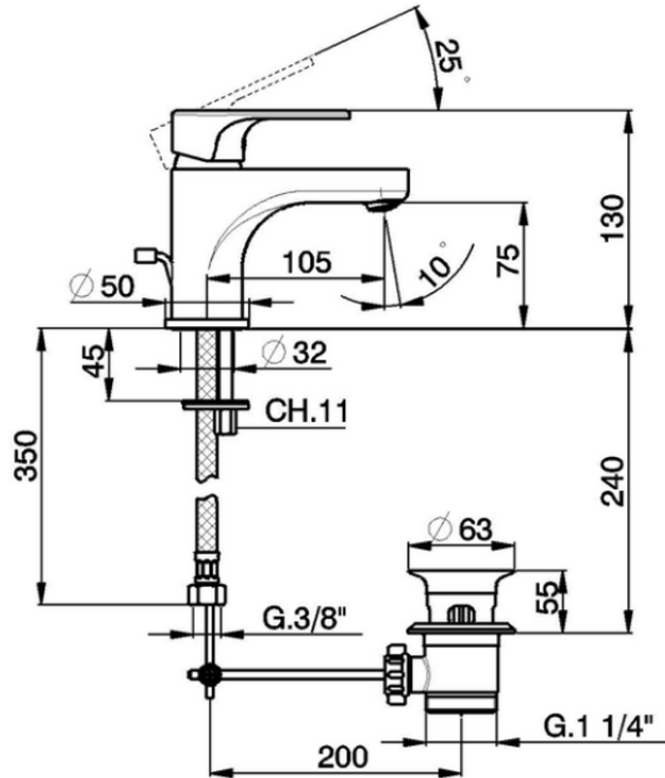

Single lever washbasin mixer EnergySave ALMA_A3000515

A3000515

<https://en.cisal.it/single-lever-washbasin-mixer-energysave-alma-a3000515>

2026-04-30