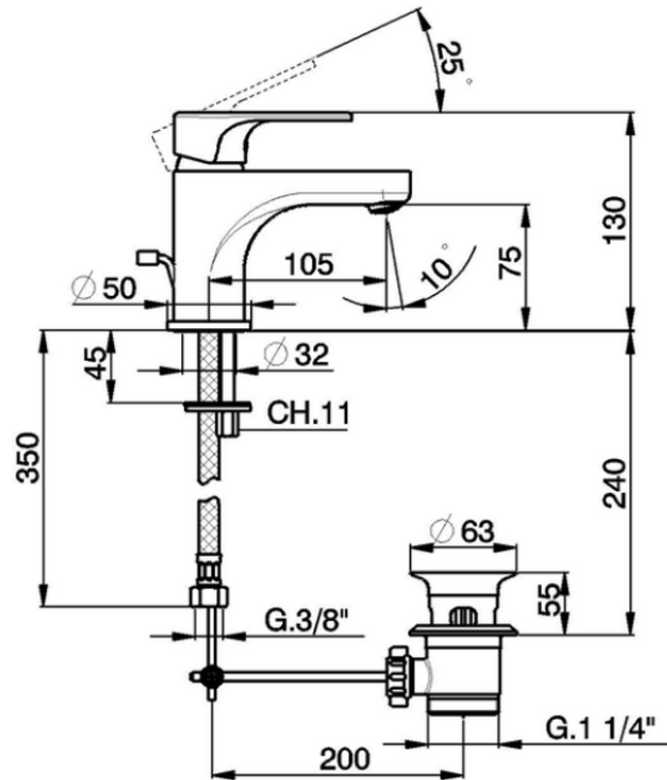

## Single lever washbasin mixer EnergySave ALMA\_A3000515

A3000515

<https://en.cisal.it/single-lever-washbasin-mixer-energysave-alma-a3000515>

2026-06-14