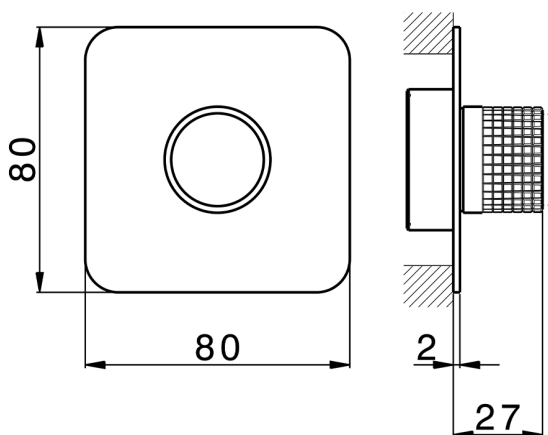

Exposed part for individual Push&Shower PUSH&SHOWER_PS1G6220

MODEL **PS1G6220**

Exposed part for individual Push&Shower, with checkered button, 80x80mm rounded plate, for concealed Push&Shower

AVAILABLE FINISHINGS