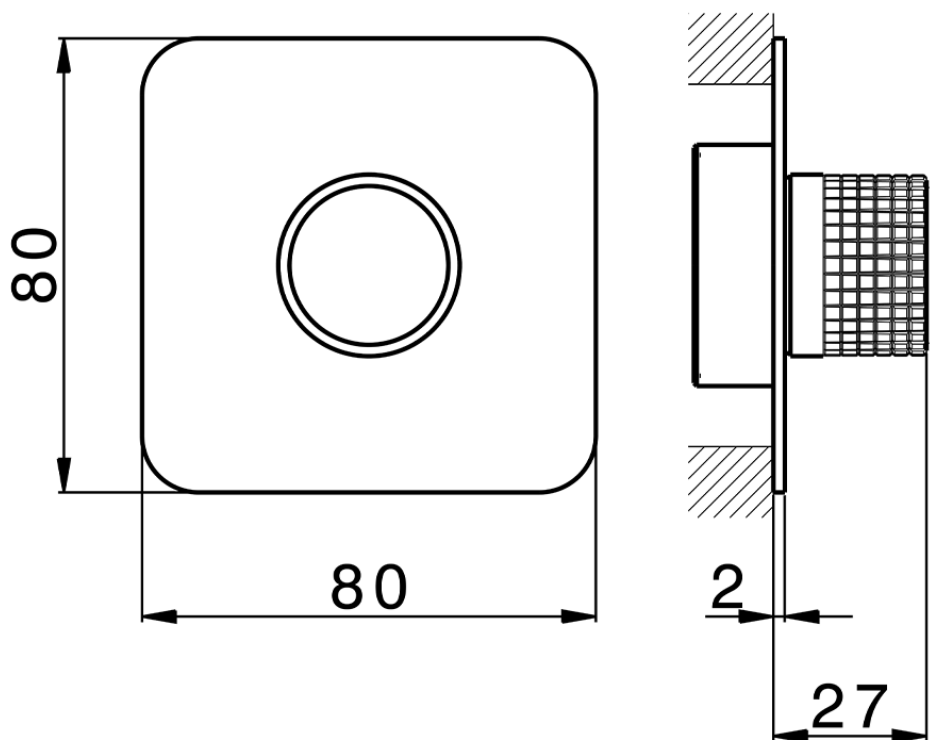

Exposed part for individual Push&Shower PUSH&SHOWER_PS1G6220

PS1G6220

<https://en.cisal.it/exposed-part-for-individual-pushshower-pushshower-ps1g6220>

2026-04-28