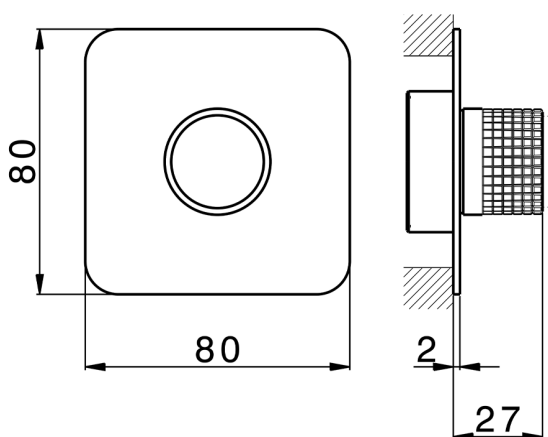

Exposed part for individual Push&Shower PUSH&SHOWER_PS1G6220

MODEL **PS1G6220**

Exposed part for individual Push&Shower, with checkered button, 80x80mm rounded plate, for concealed Push&Shower

AVAILABLE FINISHINGS