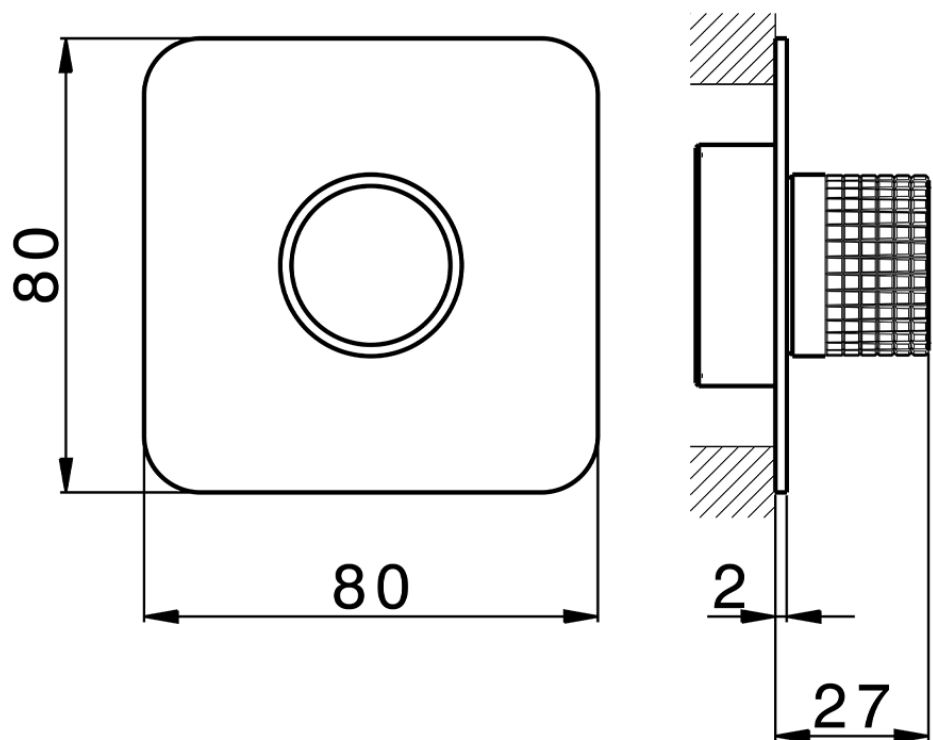

Exposed part for individual Push&Shower PUSH&SHOWER_PS1G6220

PS1G6220

<https://en.cisal.it/exposed-part-for-individual-pushshower-pushshower-ps1g6220>

2026-06-14