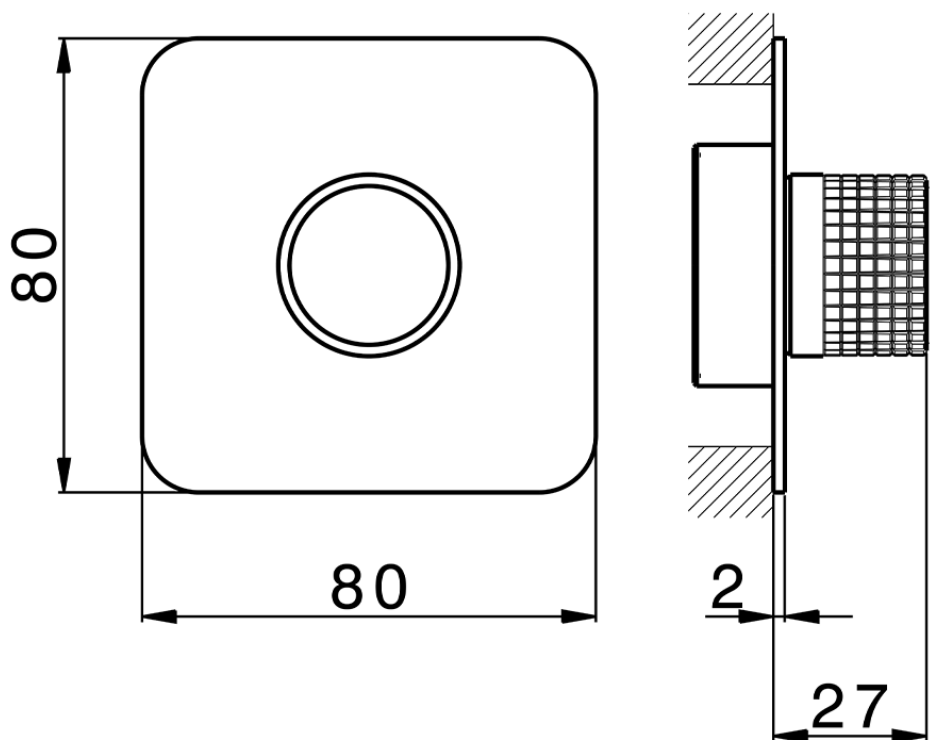

Exposed part for individual Push&Shower PUSH&SHOWER_PS1G6220

PS1G6220

<https://en.cisal.it/exposed-part-for-individual-pushshower-pushshower-ps1g6220>

2026-06-13