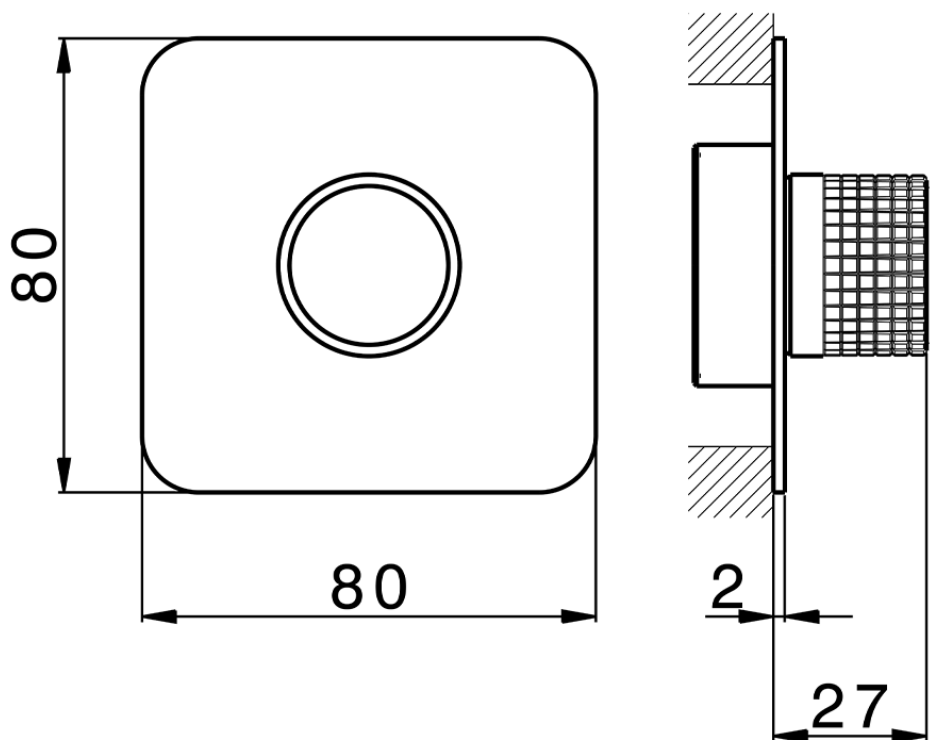

Exposed part for individual Push&Shower PUSH&SHOWER_PS1G6220

PS1G6220

<https://en.cisal.it/exposed-part-for-individual-pushshower-pushshower-ps1g6220>

2026-06-14