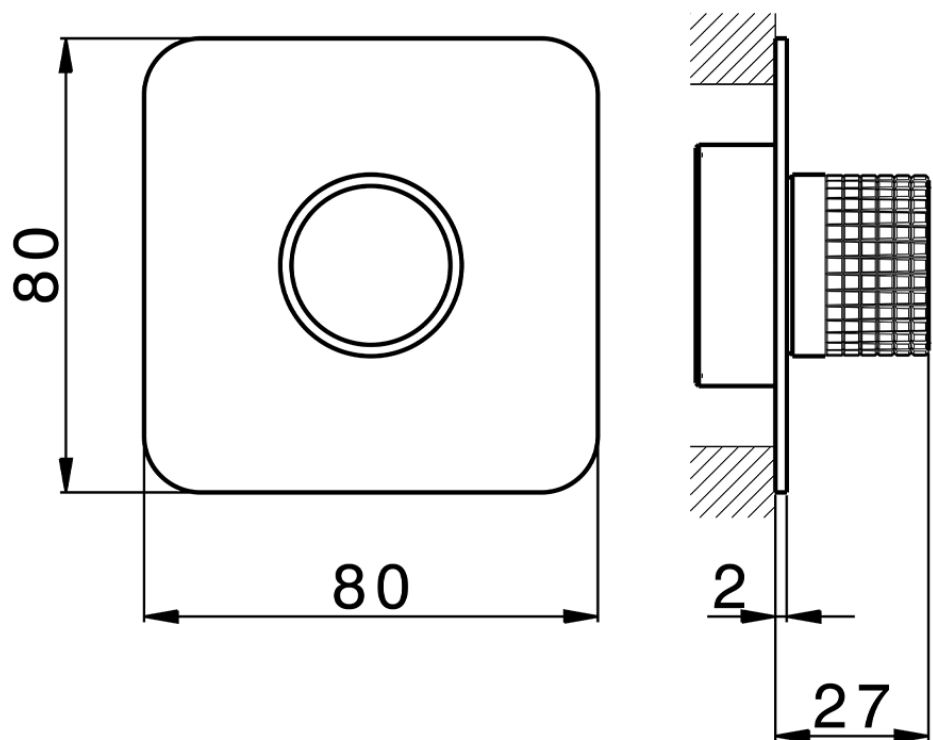

Exposed part for individual Push&Shower PUSH&SHOWER_PS1G6220

PS1G6220

<https://en.cisal.it/exposed-part-for-individual-pushshower-pushshower-ps1g6220>

2026-04-08