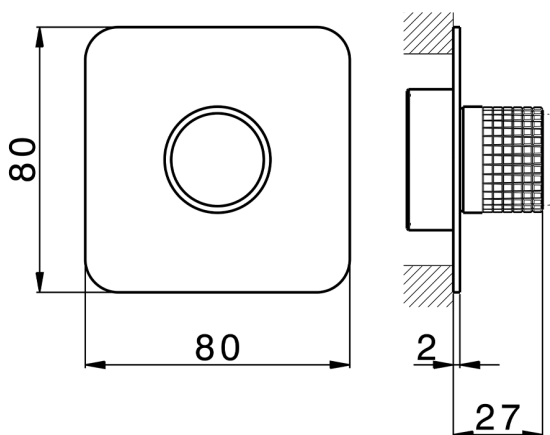

Exposed part for individual Push&Shower PUSH&SHOWER_PS1G6220

MODEL **PS1G6220**

Exposed part for individual Push&Shower, with checkered button, 80x80mm rounded plate, for concealed Push&Shower

AVAILABLE FINISHINGS