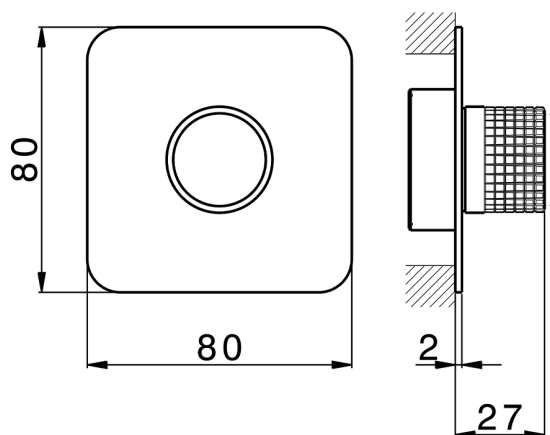

## Exposed part for individual Push&Shower PUSH&SHOWER\_PS1G6220

MODEL **PS1G6220**

Exposed part for individual Push&Shower, with checkered button, 80x80mm rounded plate, for concealed Push&Shower