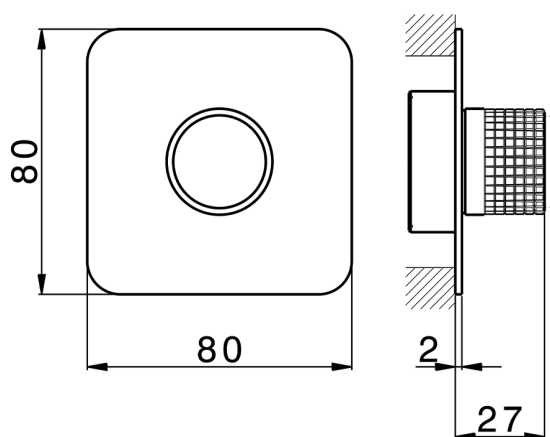

Exposed part for individual Push&Shower PUSH&SHOWER_PS1G6220

MODEL **PS1G6220**

Exposed part for individual Push&Shower, with checkered button, 80x80mm rounded plate, for concealed Push&Shower

AVAILABLE FINISHINGS