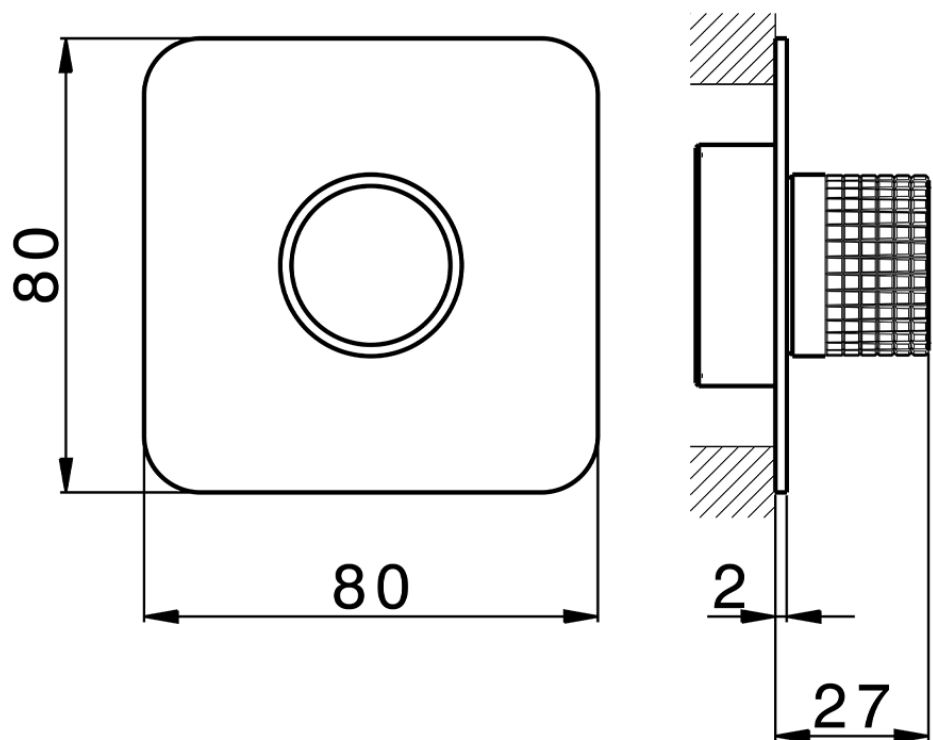

Exposed part for individual Push&Shower PUSH&SHOWER_PS1G6220

PS1G6220

<https://en.cisal.it/exposed-part-for-individual-pushshower-pushshower-ps1g6220>

2026-05-19