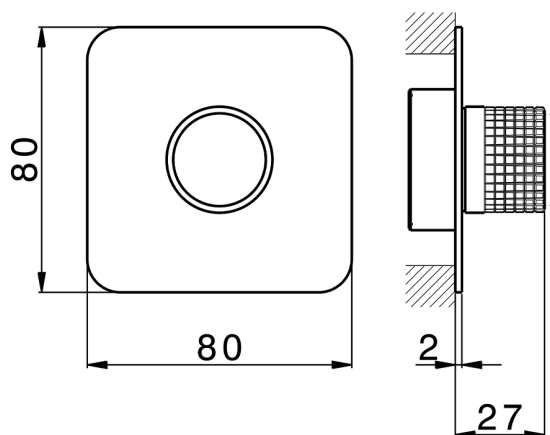

Exposed part for individual Push&Shower PUSH&SHOWER_PS1G6220

MODEL **PS1G6220**

Exposed part for individual Push&Shower, with checkered button, 80x80mm rounded plate, for concealed Push&Shower

AVAILABLE FINISHINGS