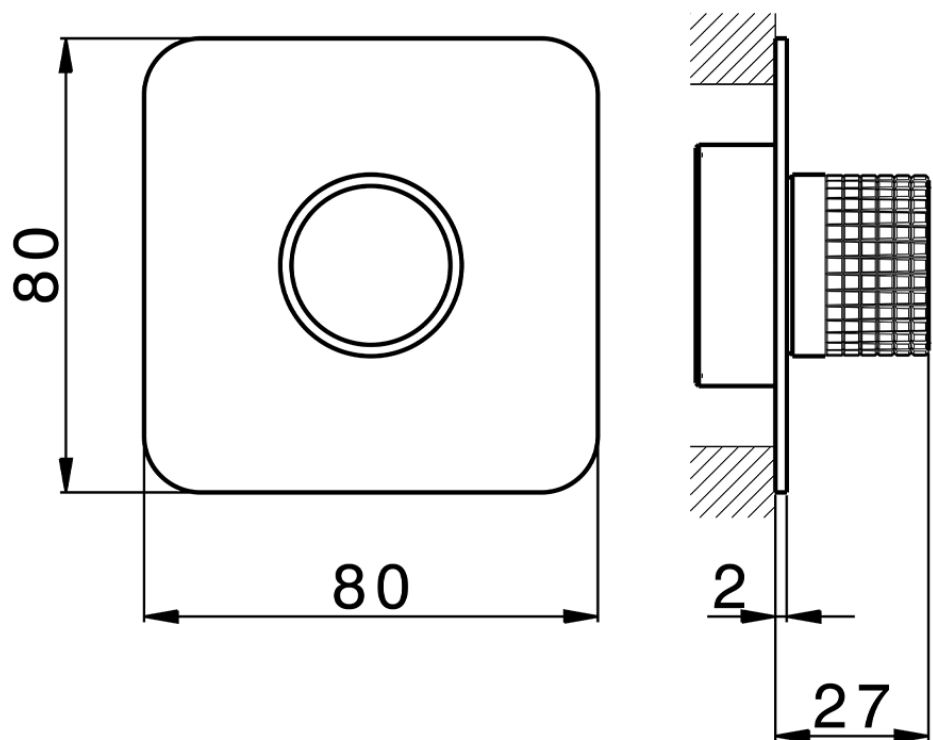

Exposed part for individual Push&Shower PUSH&SHOWER_PS1G6220

PS1G6220

<https://en.cisal.it/exposed-part-for-individual-pushshower-pushshower-ps1g6220>

2026-04-28