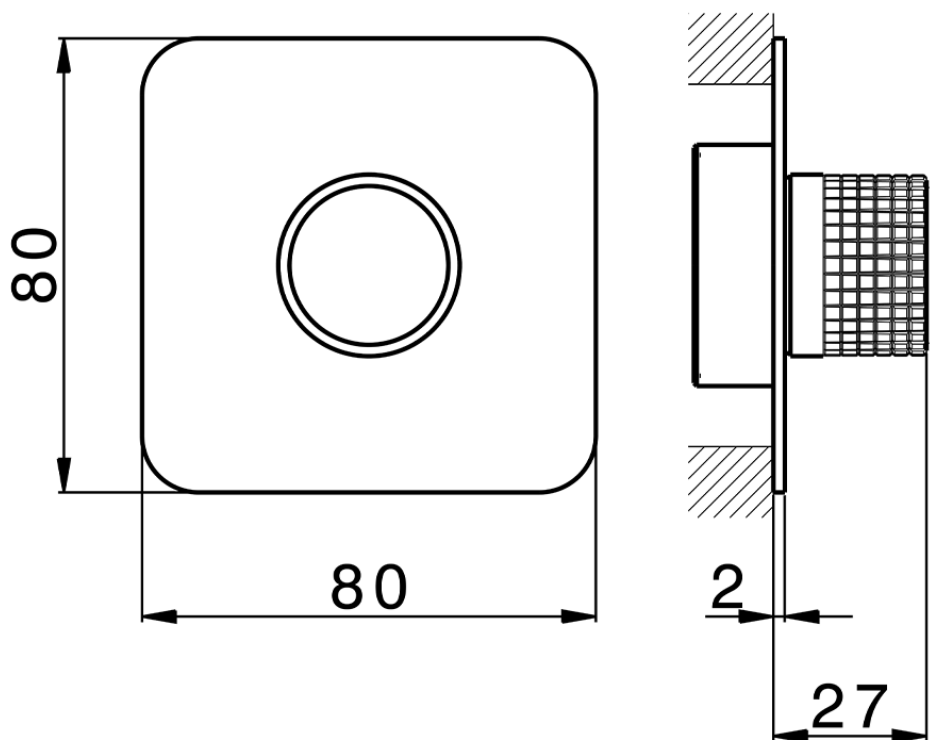

Exposed part for individual Push&Shower PUSH&SHOWER_PS1G6220

PS1G6220

<https://en.cisal.it/exposed-part-for-individual-pushshower-pushshower-ps1g6220>

2026-05-19