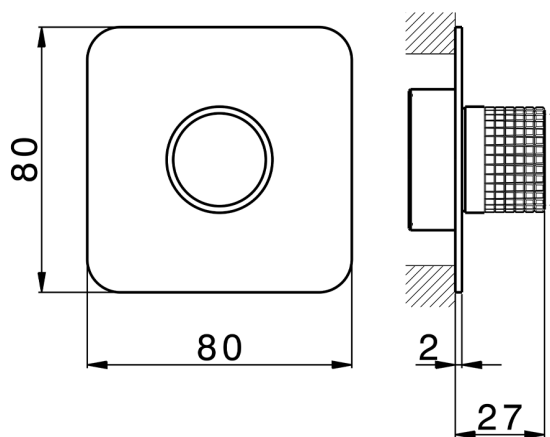

Exposed part for individual Push&Shower PUSH&SHOWER_PS1G6220

MODEL **PS1G6220**

Exposed part for individual Push&Shower, with checkered button, 80x80mm rounded plate, for concealed Push&Shower

AVAILABLE FINISHINGS