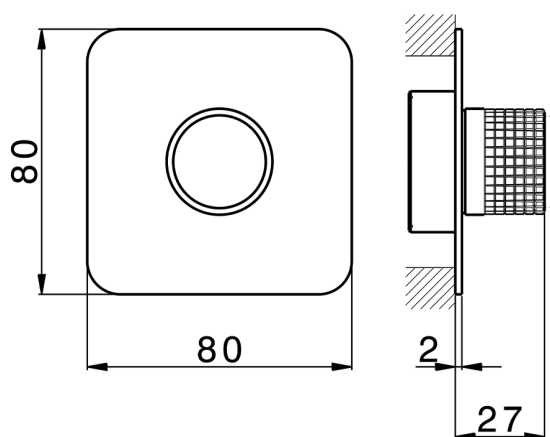

## Exposed part for individual Push&Shower PUSH&SHOWER\_PS1G6220

MODEL **PS1G6220**

Exposed part for individual Push&Shower, with checkered button, 80x80mm rounded plate, for concealed Push&Shower