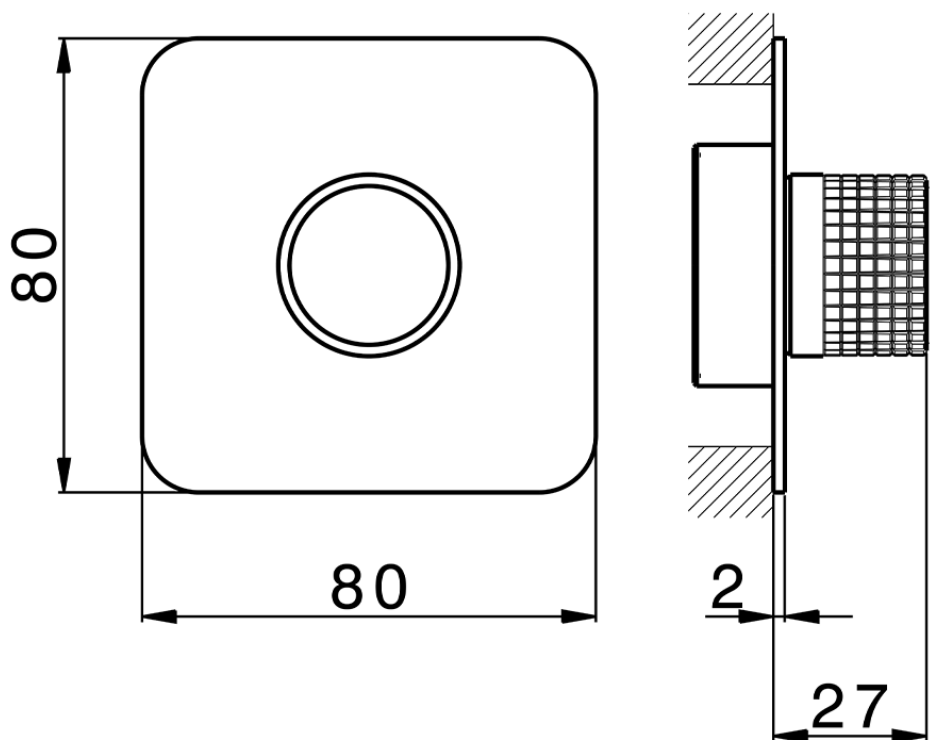

Exposed part for individual Push&Shower PUSH&SHOWER_PS1G6220

PS1G6220

<https://en.cisal.it/exposed-part-for-individual-pushshower-pushshower-ps1g6220>

2026-04-30