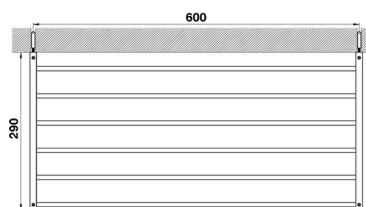

Towel rack BATHROOM ACCESSORIES_QU090300

MODEL **QU090300**

Towel rack

AVAILABLE FINISHINGS

-  **21** 21 Chrome
-  **2B** 2B Polished Nickel
-  **2F** 2F Brushed Nickel
-  **2Q** 2Q Black Titanium
-  **40** 40 Matt Black
-  **4Q** 4Q Matt White