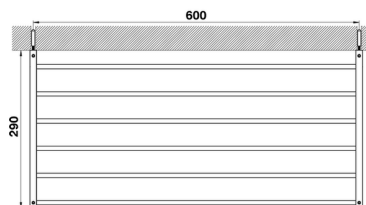

Towel rack BATHROOM ACCESSORIES_QU090300

MODEL **QU090300**

Towel rack

AVAILABLE FINISHINGS

-  **21** 21 Chrome
-  **2B** 2B Polished Nickel
-  **2F** 2F Brushed Nickel
-  **2Q** 2Q Black Titanium
-  **40** 40 Matt Black
-  **4Q** 4Q Matt White