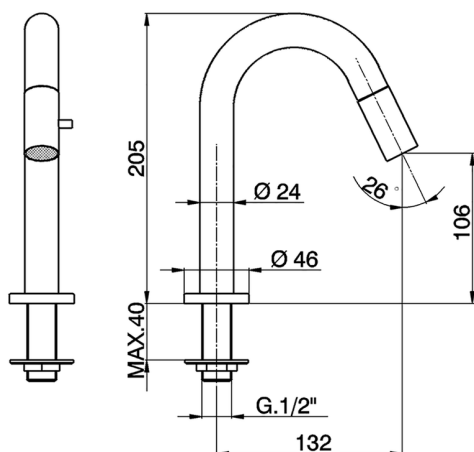

## Pillar tap SLIM\_LM000910

MODEL **LM000910**

Pillar tap, without pop-up waste, swivel spout, without flexible hoses

AVAILABLE FINISHINGS

CHARACTERISTICS

## Pillar tap SLIM\_LM000910

LM000910

<https://en.cisal.it/pillar-tap-slim-lm000910>

2026-06-10