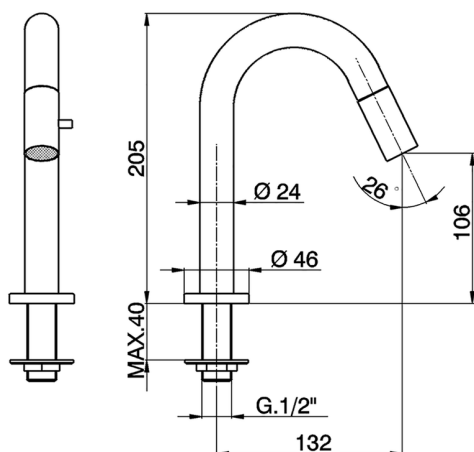

## Pillar tap SLIM\_LM000910

MODEL **LM000910**

Pillar tap, without pop-up waste, swivel spout, without flexible hoses

AVAILABLE FINISHINGS

CHARACTERISTICS

## Pillar tap SLIM\_LM000910

LM000910

<https://en.cisal.it/pillar-tap-slim-lm000910>

2026-07-03