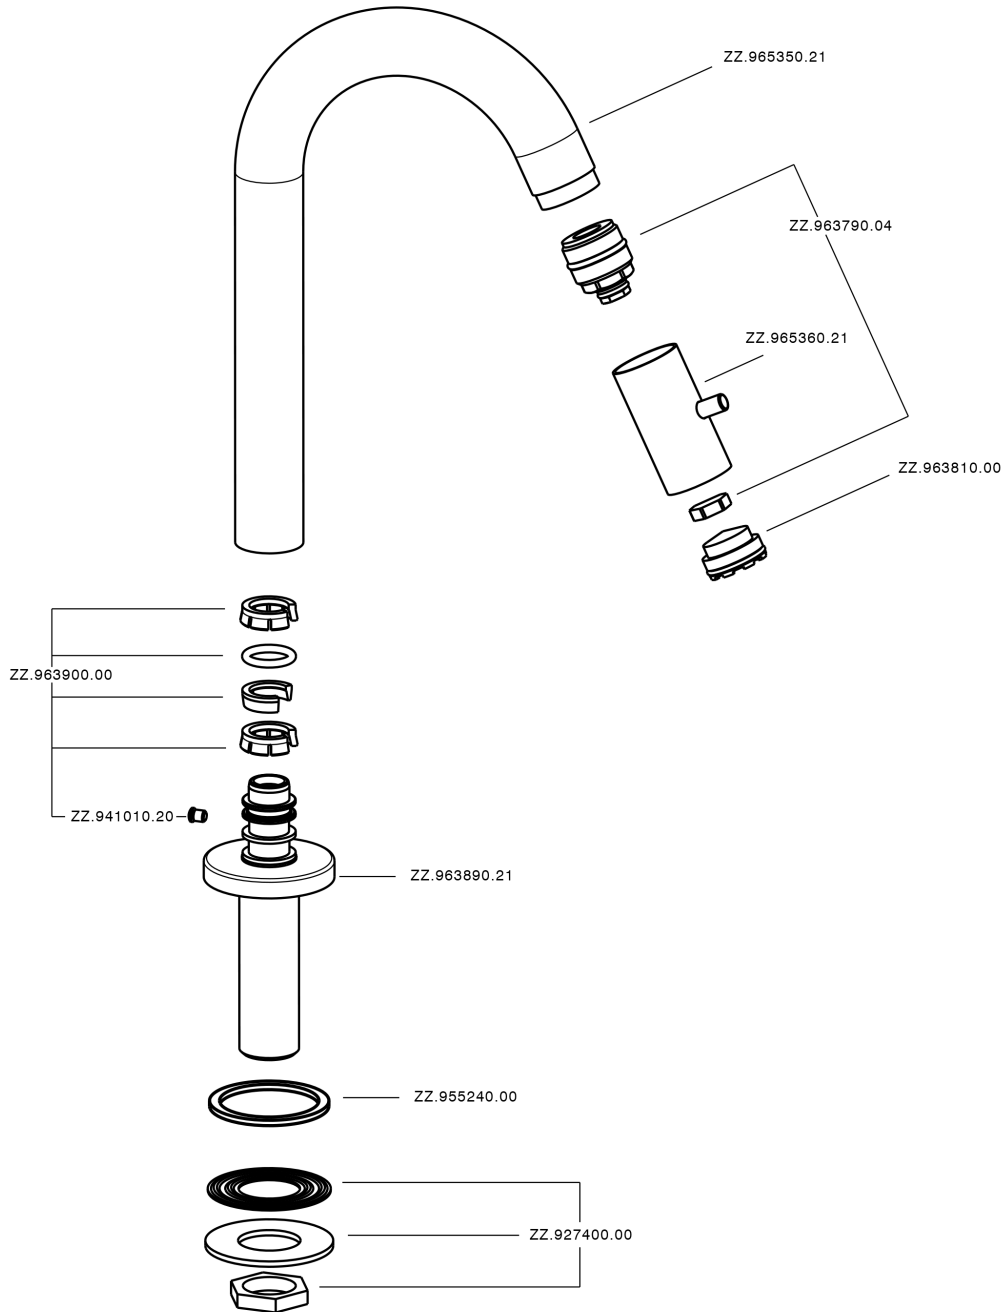

Pillar tap SLIM_LM000910

MODEL **LM000910**

Pillar tap, without pop-up waste, swivel spout, without flexible hoses

AVAILABLE FINISHINGS

21 21 Chrome

CHARACTERISTICS

Pillar tap SLIM_LM000910

LM000910

<https://en.cisal.it/pillar-tap-slim-lm000910>

2026-04-26