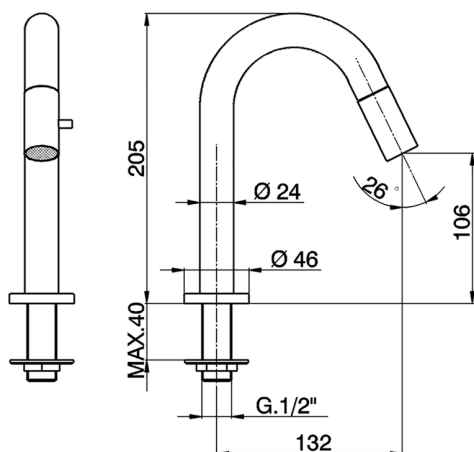

Pillar tap SLIM_LM000910

MODEL **LM000910**

Pillar tap, without pop-up waste, swivel spout, without flexible hoses

AVAILABLE FINISHINGS

21 21 Chrome

CHARACTERISTICS

Pillar tap SLIM_LM000910

LM000910

<https://en.cisal.it/pillar-tap-slim-lm000910>

2026-04-26