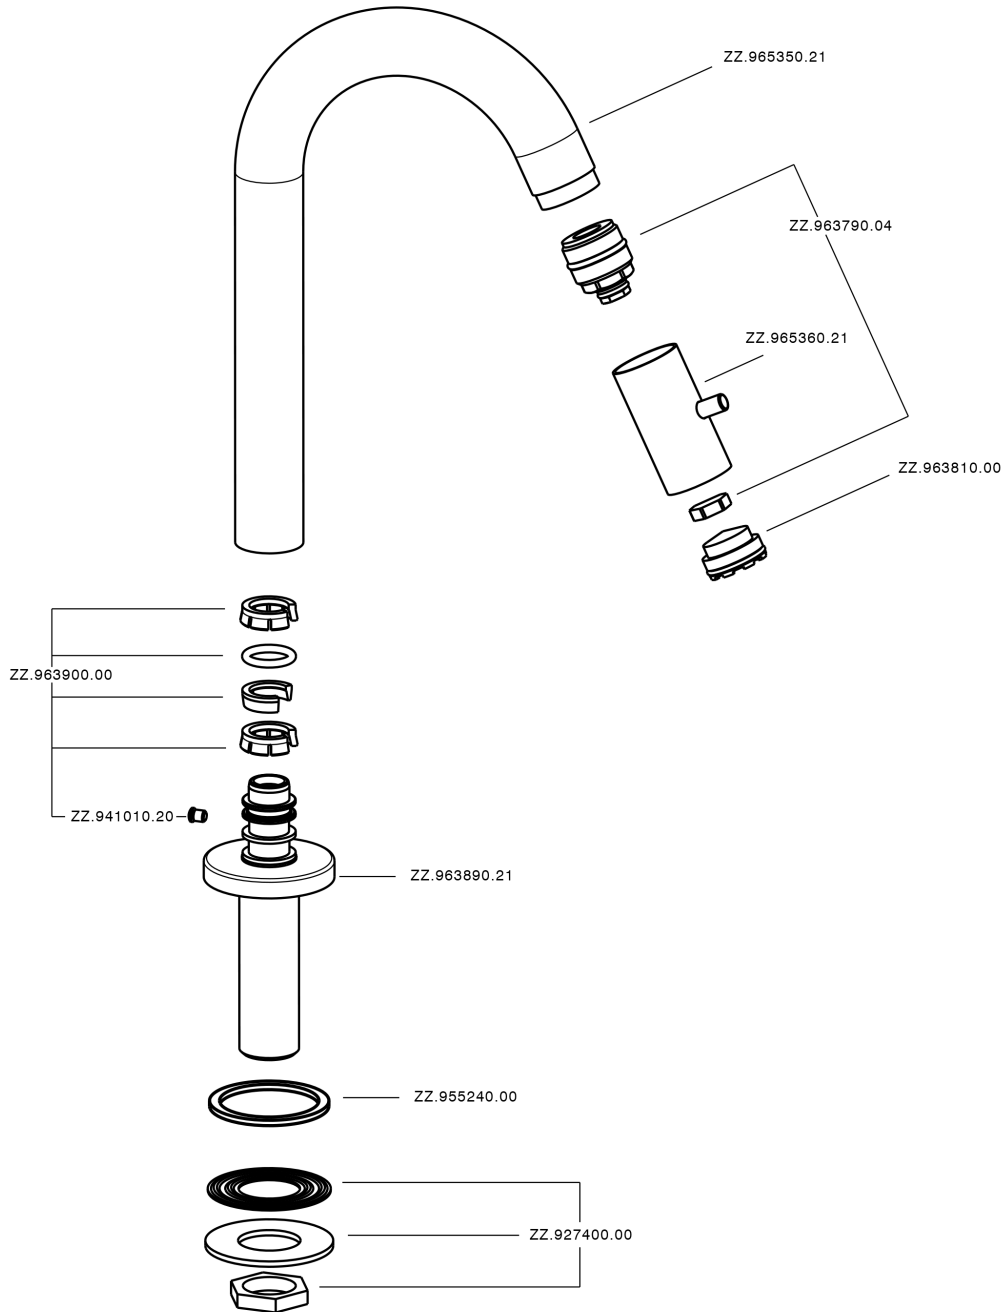

## Pillar tap SLIM\_LM000910

MODEL **LM000910**

Pillar tap, without pop-up waste, swivel spout, without flexible hoses

AVAILABLE FINISHINGS

CHARACTERISTICS

## Pillar tap SLIM\_LM000910

LM000910

<https://en.cisal.it/pillar-tap-slim-lm000910>

2026-07-03