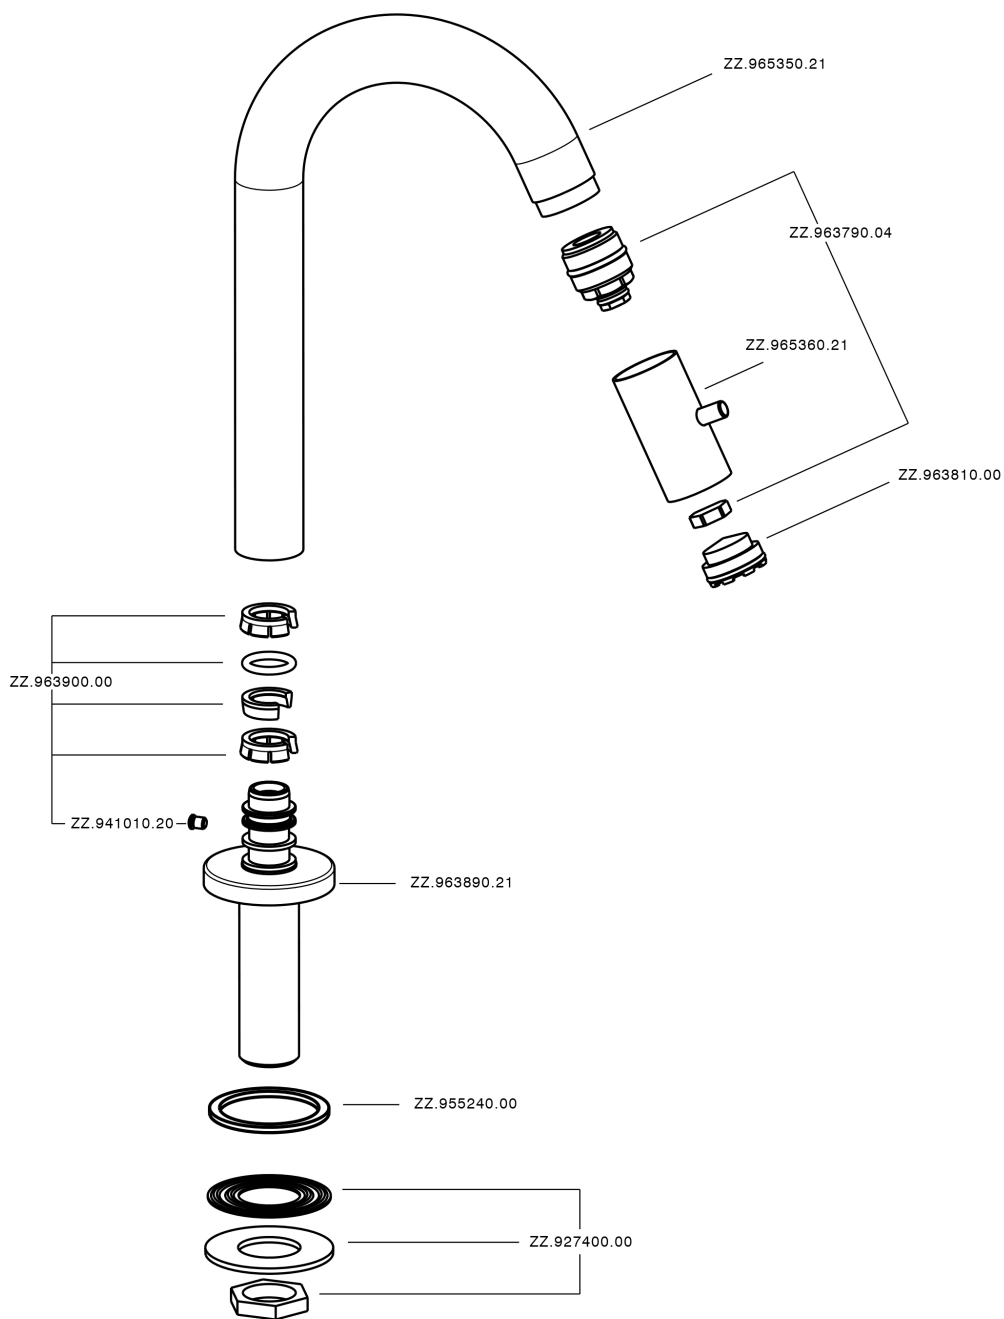

## Pillar tap SLIM\_LM000910

MODEL **LM000910**

Pillar tap, without pop-up waste, swivel spout, without flexible hoses

AVAILABLE FINISHINGS

CHARACTERISTICS

## Pillar tap SLIM\_LM000910

LM000910

<https://en.cisal.it/pillar-tap-slim-lm000910>

2026-06-10