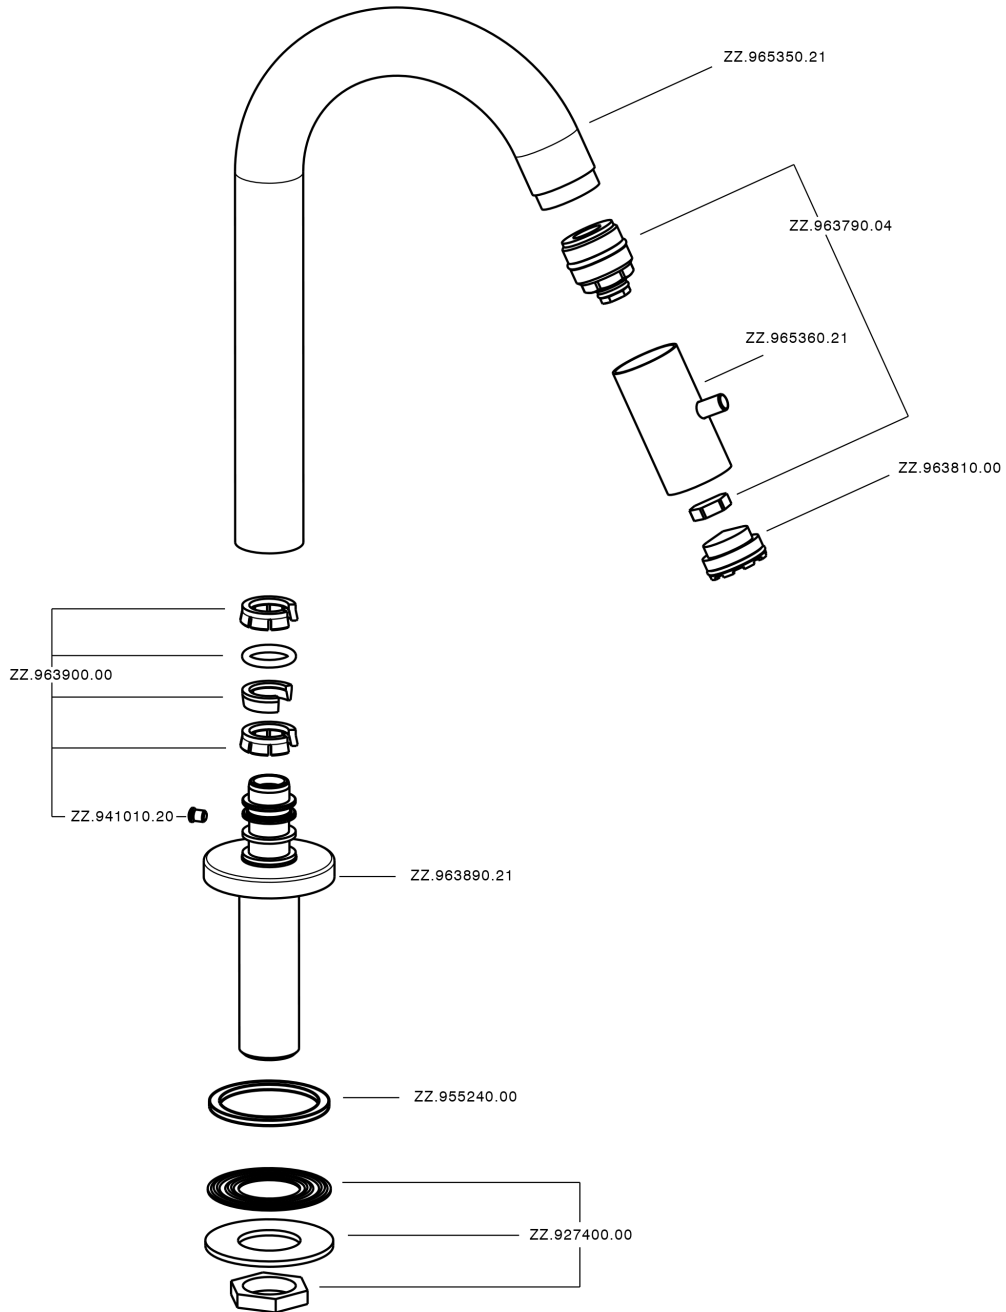

Pillar tap SLIM_LM000910

LM000910

<https://en.cisal.it/pillar-tap-slim-lm000910>

2026-06-13