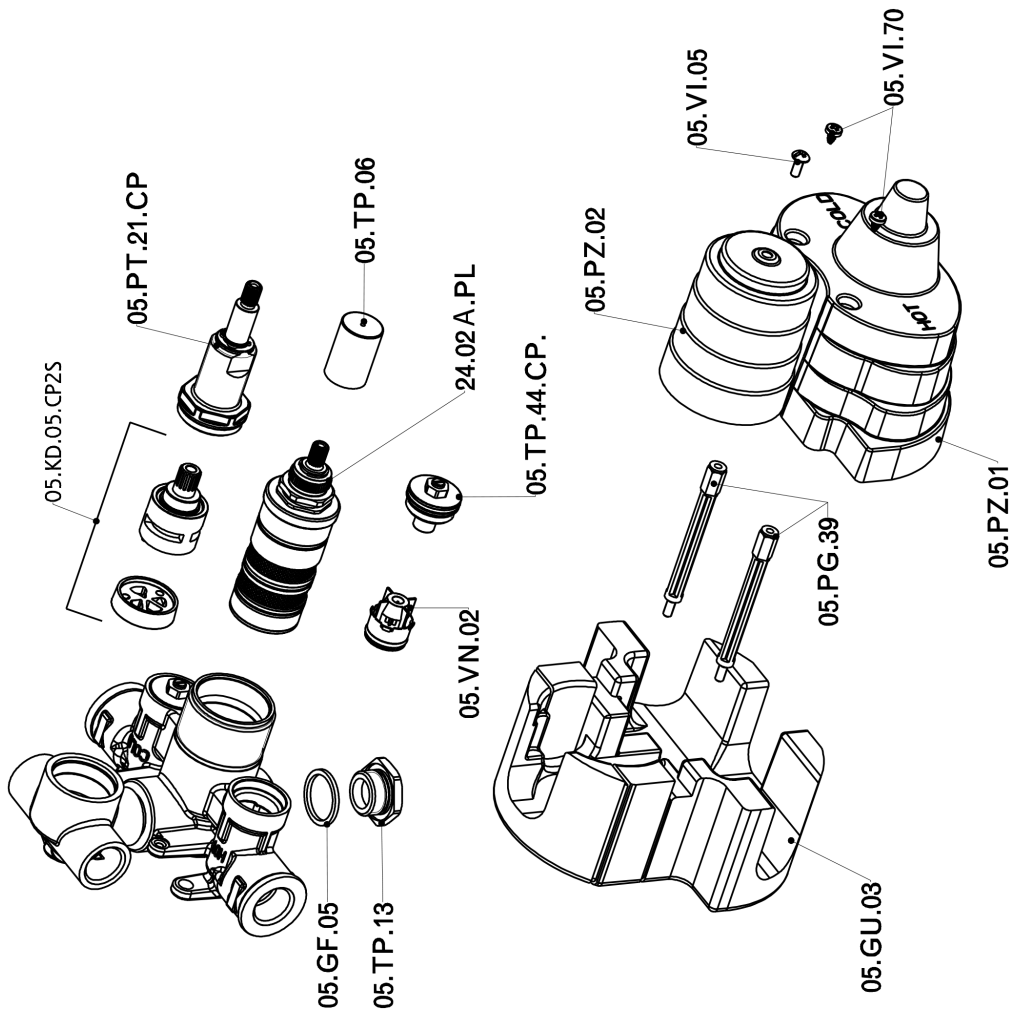

Exposed part for con.thermo.shower valve, 2-outlet SMOOTH X32_X3018100

X3018100

<https://en.cisal.it/exposed-part-for-con-thermo-shower-valve-2-outlet-smooth-x32x3018100>

Concealed thermostatic shower valve, 2-outlets CONCEALED_ZA018101

ZA018101

<https://en.cisal.it/concealed-thermostatic-shower-valve-2-outlets-concealedza018101>

2024-09-19