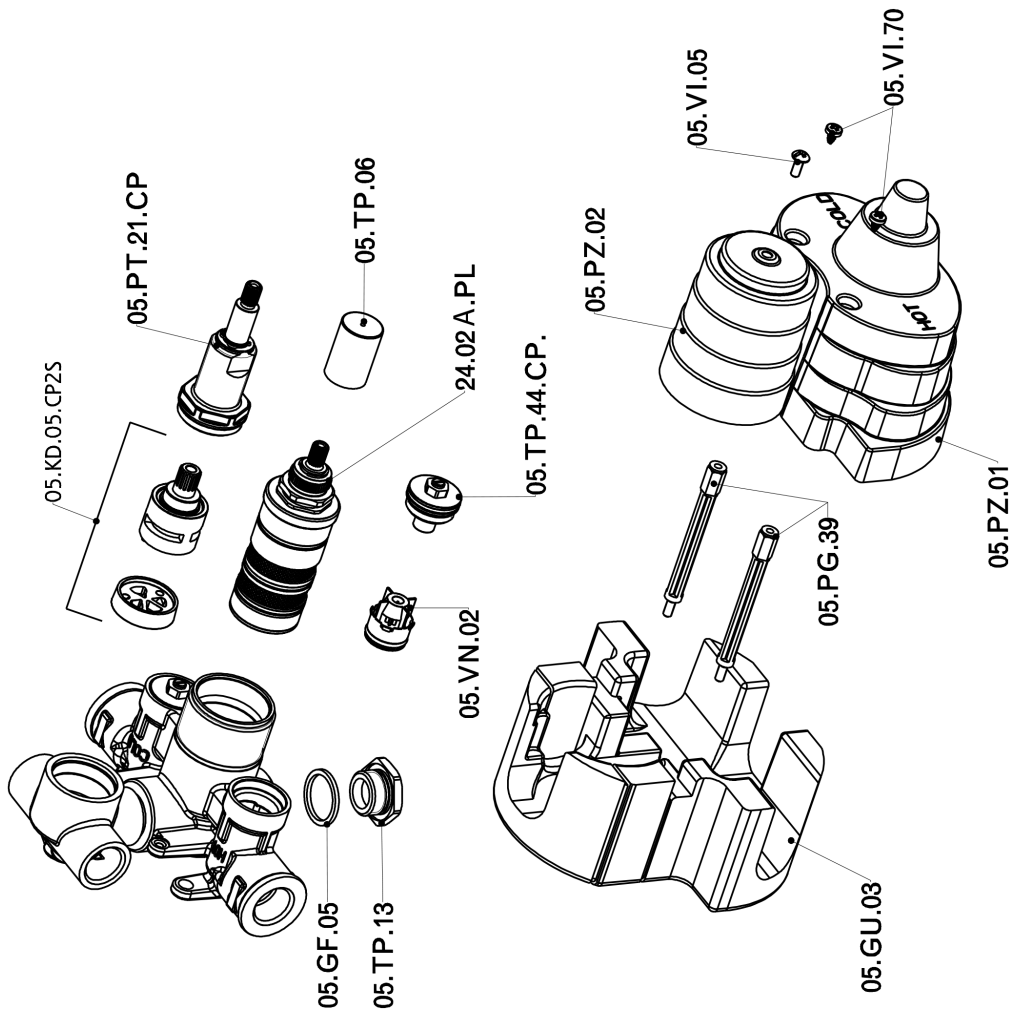

Exposed part for con.thermo.shower valve, 2-outlet SMOOTH X32_X3018100

X3018100

<https://en.cisal.it/exposed-part-for-con-thermo-shower-valve-2-outlet-smooth-x32x3018100>

Concealed thermostatic shower valve, 2-outlets CONCEALED_ZA018101

ZA018101

<https://en.cisal.it/concealed-thermostatic-shower-valve-2-outlets-concealedza018101>

2024-09-16