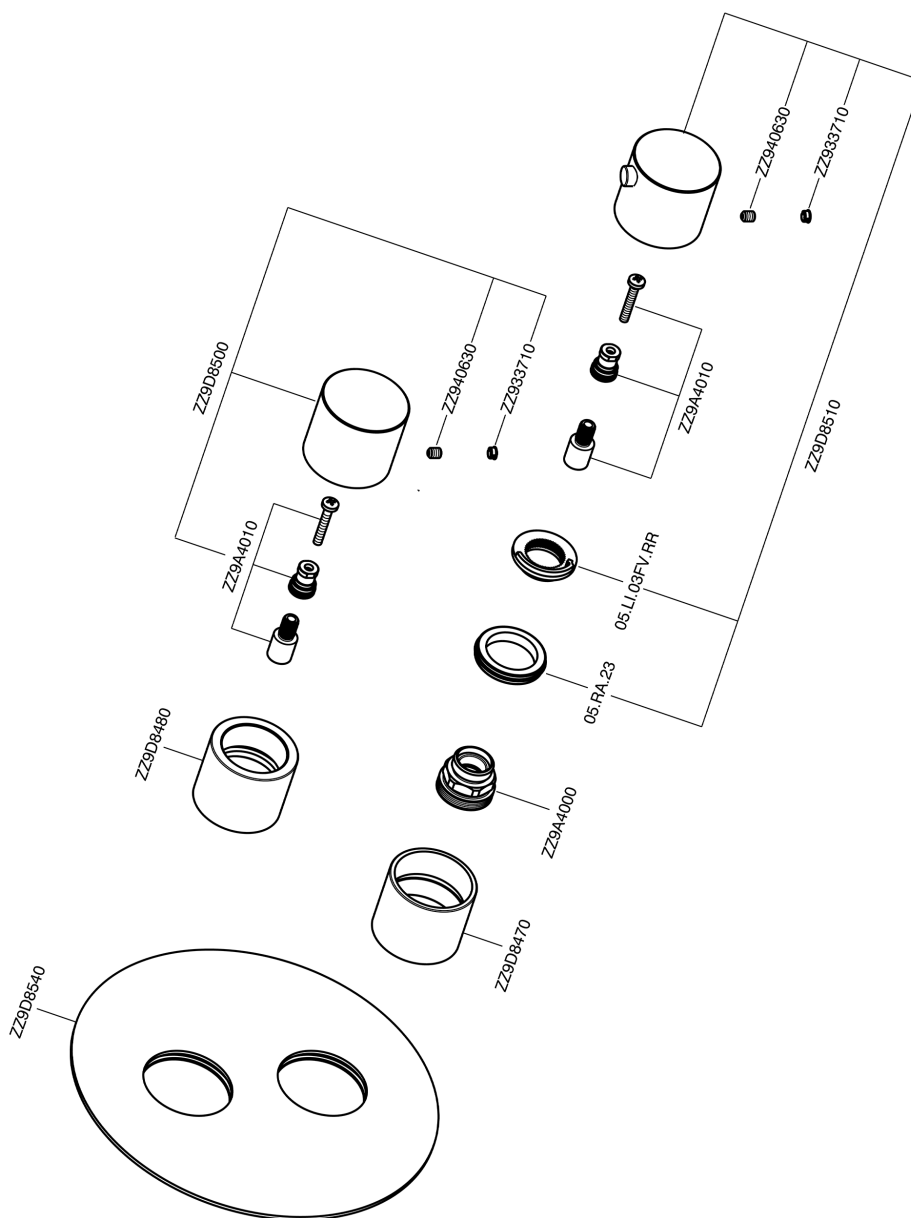

Exposed part for con.thermo.shower valve, 2-outlet SMOOTH X32_X3018100

X3018100

<https://en.cisal.it/exposed-part-for-con-thermo-shower-valve-2-outlet-smooth-x32x3018100>

Concealed thermostatic shower valve, 2-outlets CONCEALED_ZA018101

ZA018101

<https://en.cisal.it/concealed-thermostatic-shower-valve-2-outlets-concealedza018101>

2024-09-16