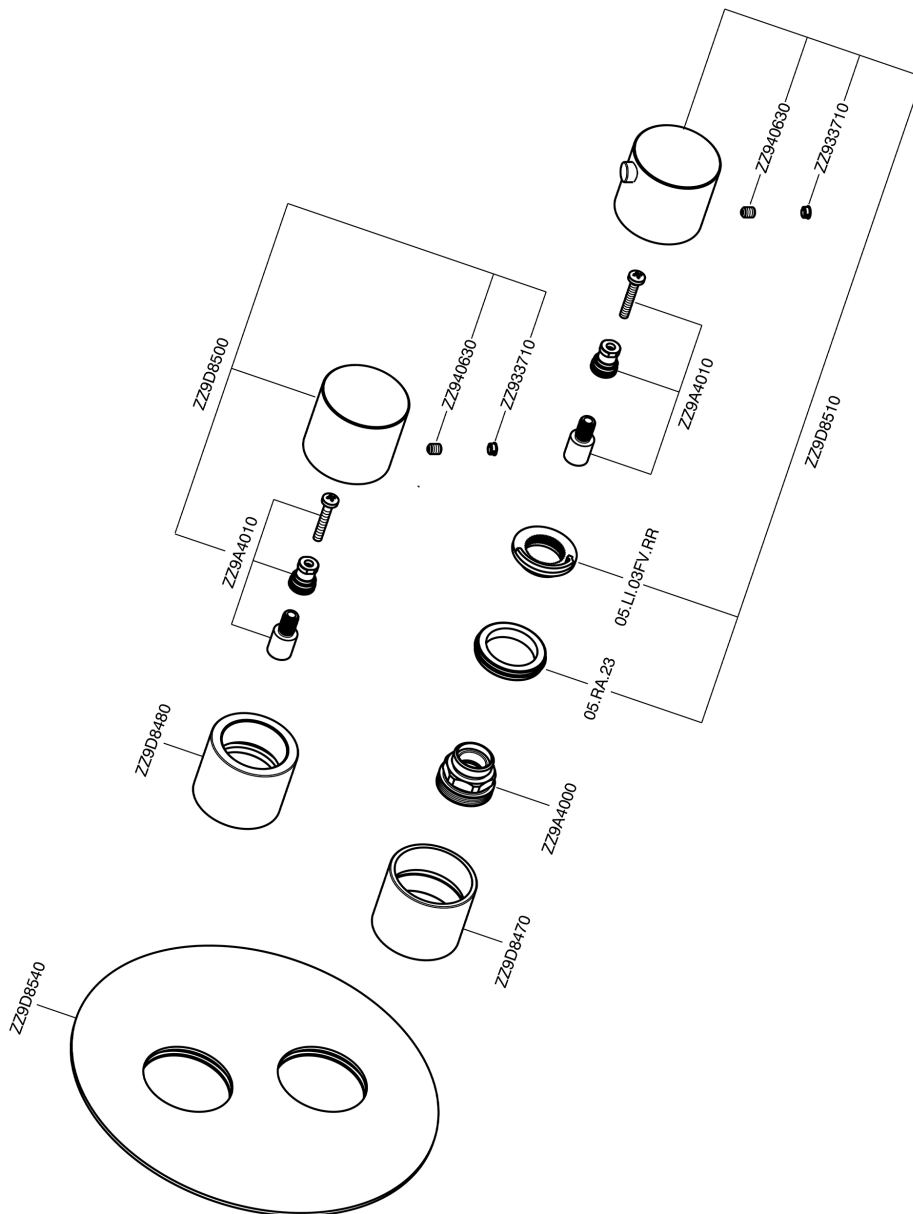

Exposed part for con.thermo.shower valve, 2-outlet SMOOTH X32_X3018100

X3018100

<https://en.cisal.it/exposed-part-for-con-thermo-shower-valve-2-outlet-smooth-x32x3018100>

Concealed thermostatic shower valve, 2-outlets CONCEALED_ZA018101

ZA018101

<https://en.cisal.it/concealed-thermostatic-shower-valve-2-outlets-concealedza018101>

2024-09-19