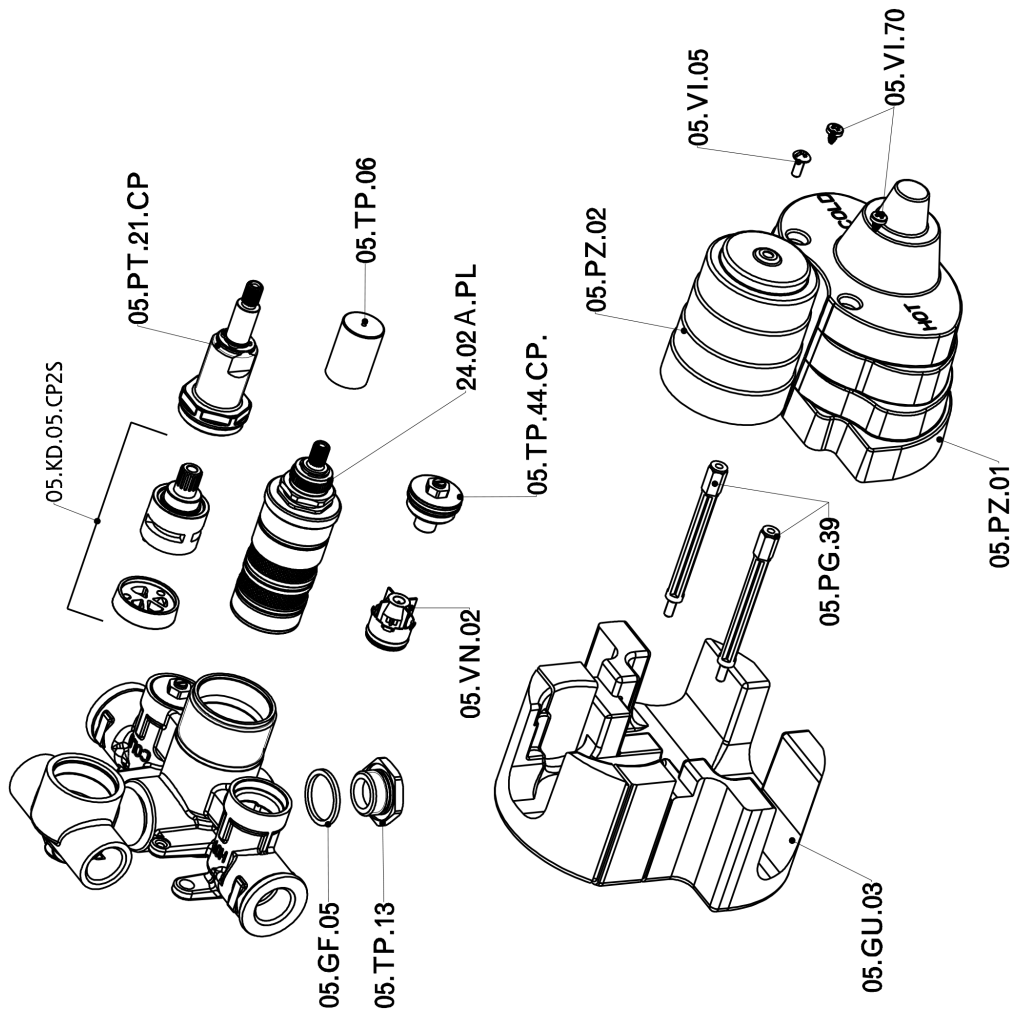

Exposed part for con.thermo.shower valve, 2-outlet SMOOTH X32_X3018100

X3018100

<https://en.cisal.it/exposed-part-for-con-thermo-shower-valve-2-outlet-smooth-x32x3018100>

Concealed thermostatic shower valve, 2-outlets CONCEALED_ZA018101

ZA018101

<https://en.cisal.it/concealed-thermostatic-shower-valve-2-outlets-concealedza018101>

2024-09-19