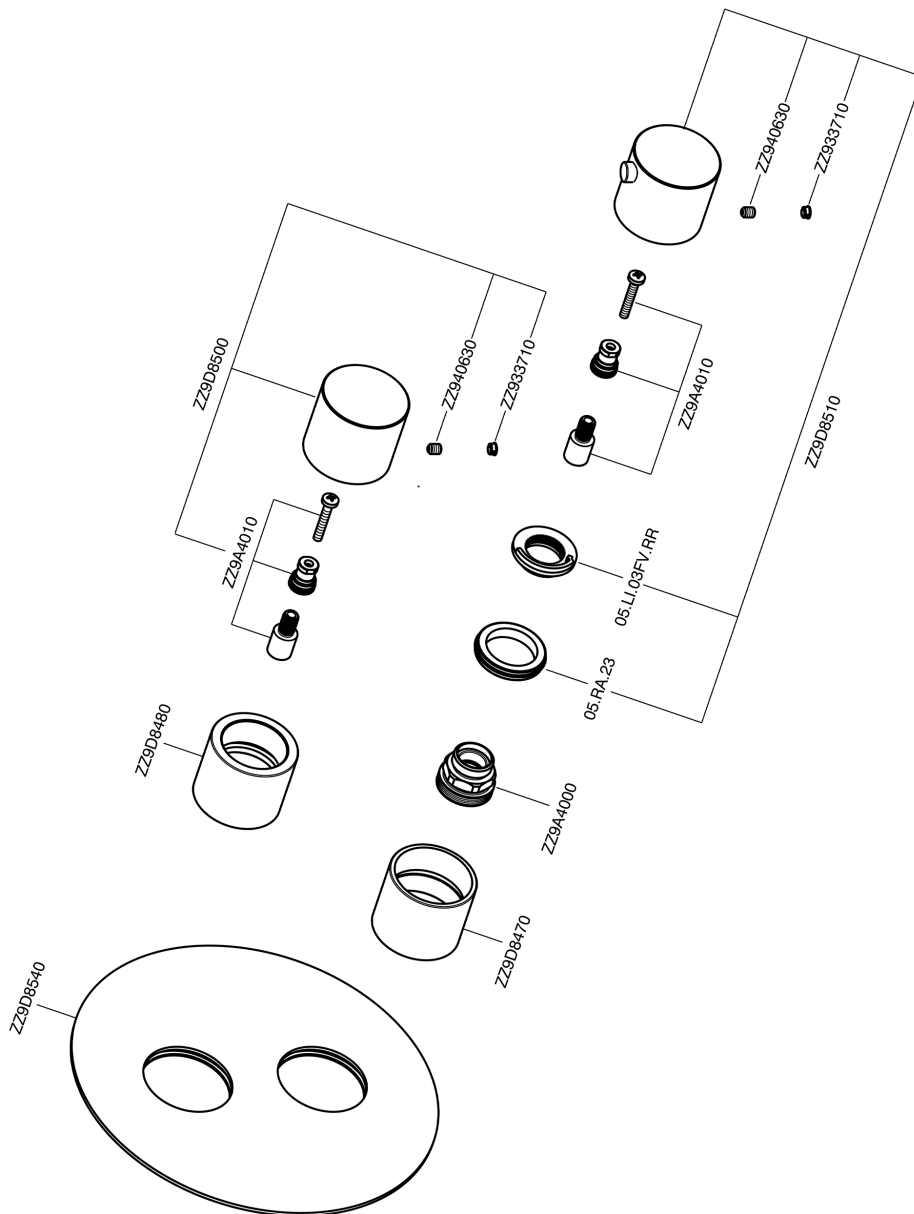

Exposed part for con.thermo.shower valve, 2-outlet SMOOTH X32_X3018100

X3018100

<https://en.cisal.it/exposed-part-for-con-thermo-shower-valve-2-outlet-smooth-x32x3018100>

Concealed thermostatic shower valve, 2-outlets CONCEALED_ZA018101

ZA018101

<https://en.cisal.it/concealed-thermostatic-shower-valve-2-outlets-concealedza018101>

2024-09-19