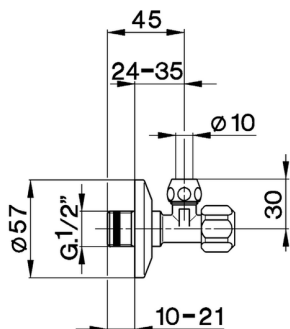

Supply valve COMPONENTS_ZA002790

MODEL **ZA002790**

Supply valve, without filter

AVAILABLE FINISHINGS

CHARACTERISTICS

2024-12-22