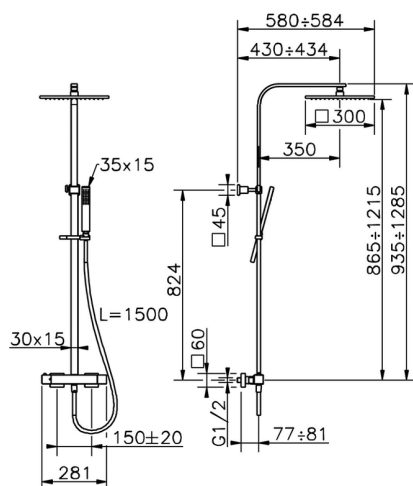

2-functions Thermostatic shower set WAVE_WEC86010

MODEL **WEC86010**

2-functions Thermostatic shower set, 2 outlet devia stop, adjustable riser column, sliding handshower holder, 35x15 mm Brass minimalistic one spray handshower, 300x300 BRASS Square headshower 8 mm thick, 150 cm SUPREME smooth flexible hose

AVAILABLE FINISHINGS

CHARACTERISTICS

Cartridge Spare Parts **22.04A.AR - ZZ97279004**

Argo 2 (long filter) Thermostatic Valve

DeviaStop

The Cisal Devia Stop technology allows to adjust the water flow and to direct it to the selected output point (overhead soaker, hand shower, etc).