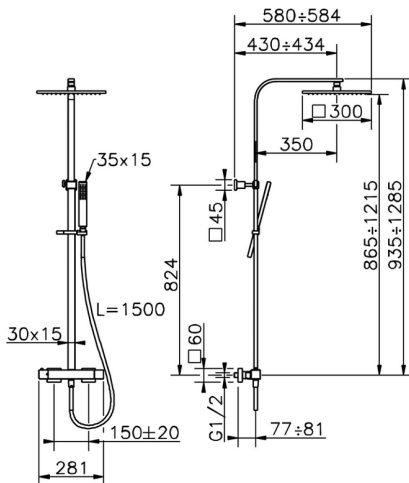

## 2-functions Thermostatic shower set WAVE\_WEC86010

MODEL **WEC86010**

2-functions Thermostatic shower set, 2 outlet devia stop, adjustable riser column, sliding handshower holder, 35x15 mm Brass minimalistic one spray handshower, 300x300 BRASS Square headshower 8 mm thick, 150 cm SUPREME smooth flexible hose

### CHARACTERISTICS

Cartridge Spare Parts **22.04A.AR - ZZ97279004**

**Argo 2 (long filter) Thermostatic Valve**