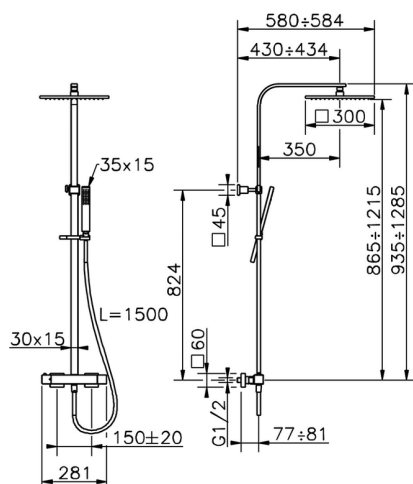

2-functions Thermostatic shower set WAVE_WEC86010

MODEL **WEC86010**

2-functions Thermostatic shower set, 2 outlet devia stop, adjustable riser column, sliding handshower holder, 35x15 mm Brass minimalistic one spray handshower, 300x300 BRASS Square headshower 8 mm thick, 150 cm SUPREME smooth flexible hose

AVAILABLE FINISHINGS

CHARACTERISTICS

Cartridge Spare Parts **22.04A.AR - ZZ97279004**

Argo 2 (long filter) Thermostatic Valve

DeviaStop

The Cisal Devia Stop technology allows to adjust the water flow and to direct it to the selected output point (overhead soaker, hand shower, etc).