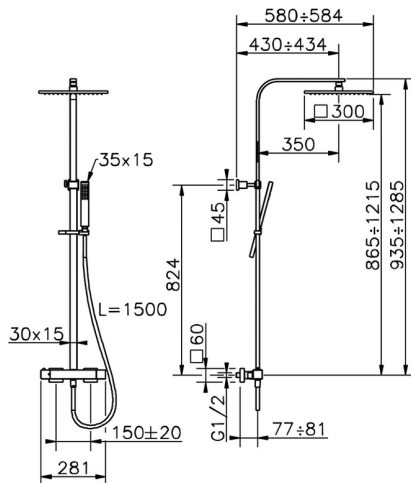

## 2-functions Thermostatic shower set WAVE\_WEC86010

MODEL **WEC86010**

2-functions Thermostatic shower set, 2 outlet devia stop, adjustable riser column, sliding handshower holder, 35x15 mm Brass minimalistic one spray handshower, 300x300 BRASS Square headshower 8 mm thick, 150 cm SUPREME smooth flexible hose

### CHARACTERISTICS

Cartridge Spare Parts **22.04A.AR - ZZ97279004**

**Argo 2 (long filter) Thermostatic Valve**