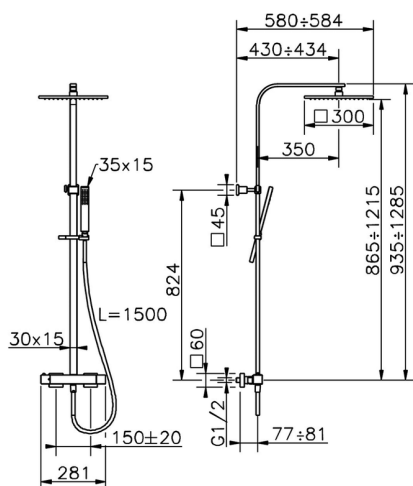

2-functions Thermostatic shower set WAVE_WEC86010

MODEL **WEC86010**

2-functions Thermostatic shower set, 2 outlet devia stop, adjustable riser column, sliding handshower holder, 35x15 mm Brass minimalistic one spray handshower, 300x300 BRASS Square headshower 8 mm thick, 150 cm SUPREME smooth flexible hose

AVAILABLE FINISHINGS

CHARACTERISTICS

Cartridge Spare Parts **22.04A.AR - ZZ97279004**

Argo 2 (long filter) Thermostatic Valve

DeviaStop

The Cisal Devia Stop technology allows to adjust the water flow and to direct it to the selected output point (overhead soaker, hand shower, etc).