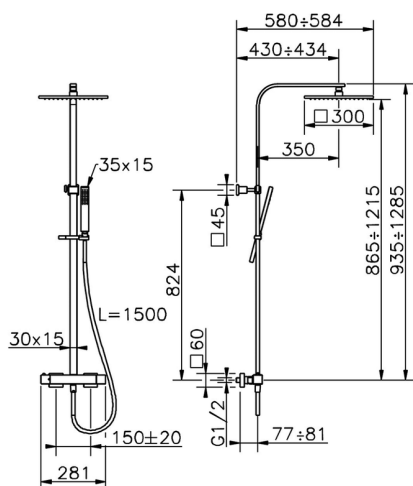

## 2-functions Thermostatic shower set WAVE\_WEC86010

MODEL **WEC86010**

2-functions Thermostatic shower set, 2 outlet devia stop, adjustable riser column, sliding handshower holder, 35x15 mm Brass minimalistic one spray handshower, 300x300 BRASS Square headshower 8 mm thick, 150 cm SUPREME smooth flexible hose

### CHARACTERISTICS

Cartridge Spare Parts **22.04A.AR - ZZ97279004**

**Argo 2 (long filter) Thermostatic Valve**