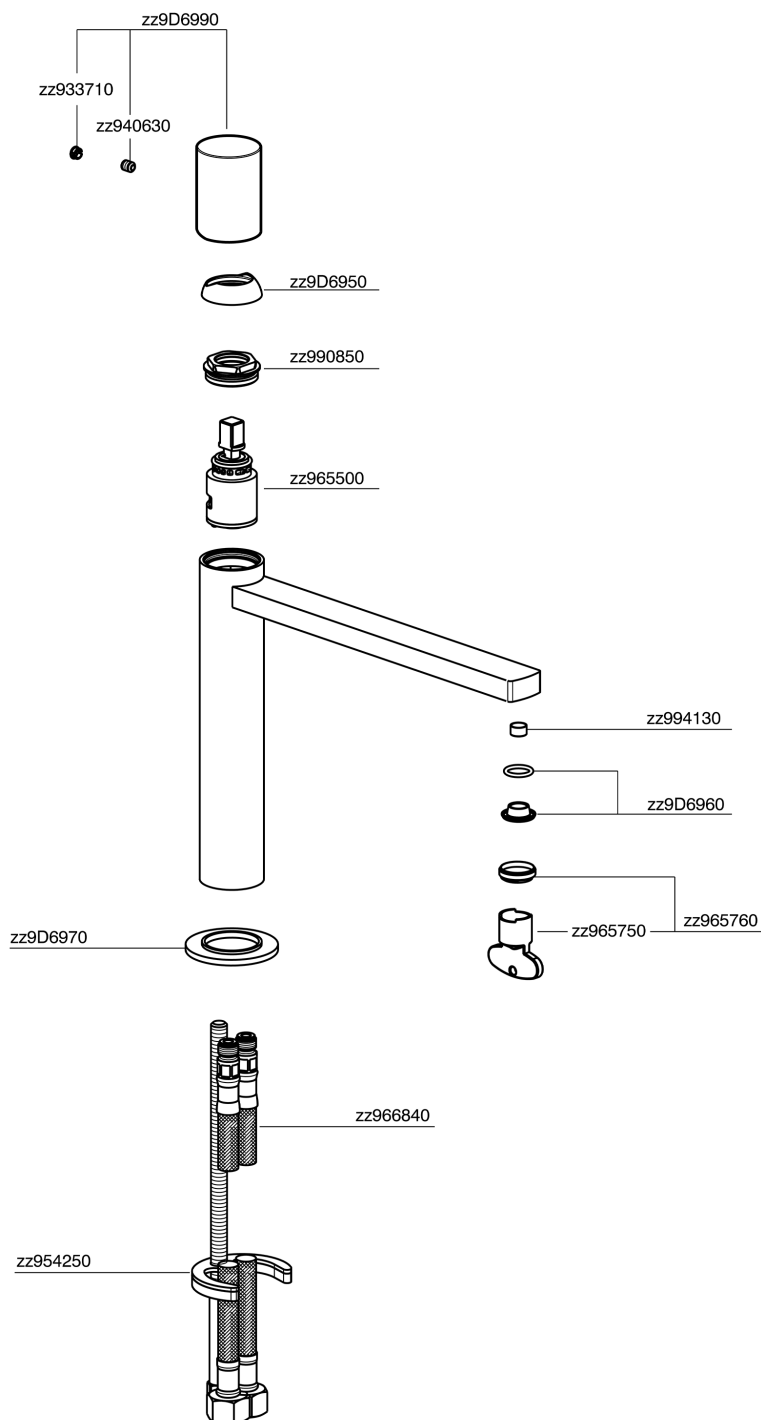

## Single lever 'medium' washbasin mixer SMOOTH X32\_X4001504

X4001504

<https://en.cisal.it/single-lever-medium-washbasin-mixer-smooth-x32x4001504>

2024-09-19