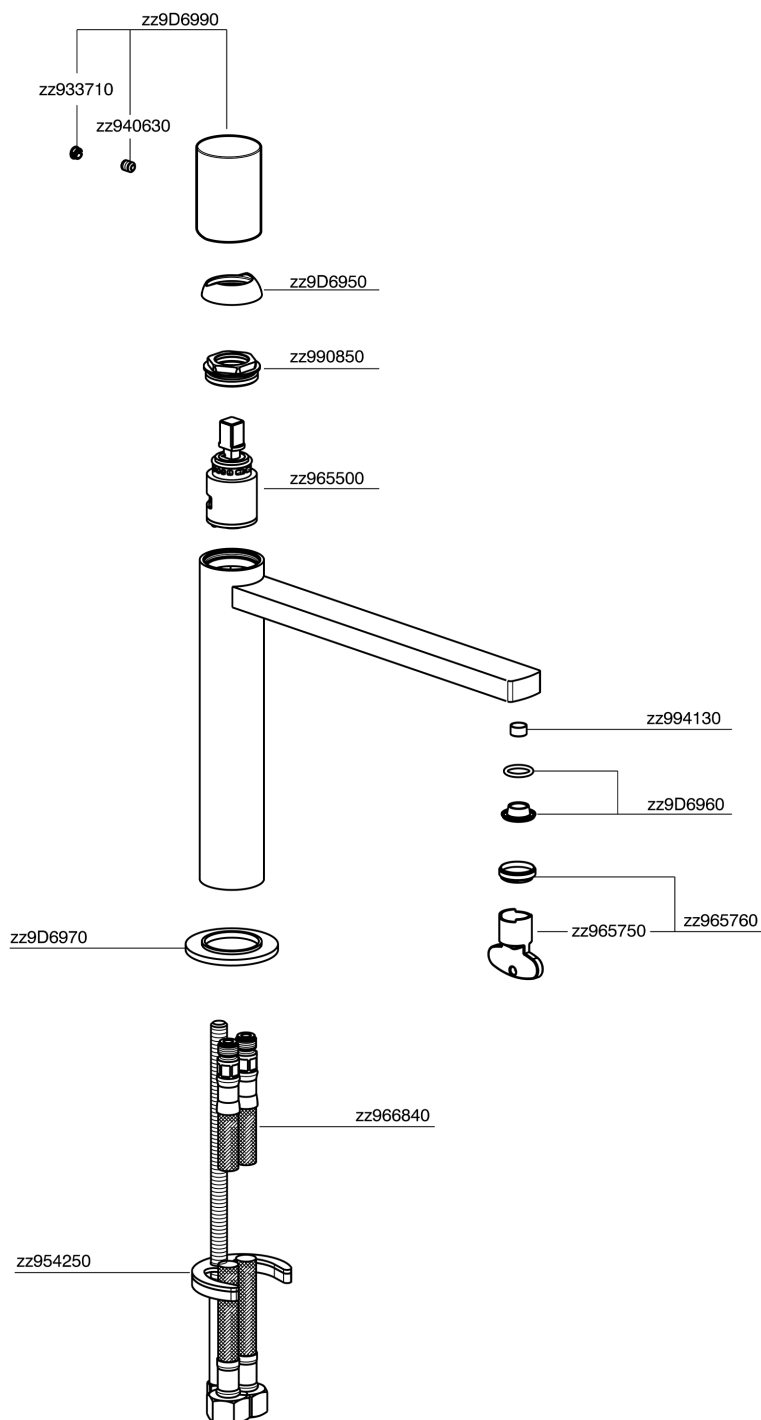

## Single lever 'medium' washbasin mixer SMOOTH X32\_X4001504

MODEL **X4001504**

Single lever 'medium' washbasin mixer, without automatic pop-up waste, G.3/8" stainless steel flexible hose, with smooth lever, Inox AISI 316L

### CHARACTERISTICS

Cartridge Spare Parts **ZZ96550000**

**25 mm Cartridge**

## Single lever 'medium' washbasin mixer SMOOTH X32\_X4001504

X4001504

<https://en.cisal.it/single-lever-medium-washbasin-mixer-smooth-x32x4001504>

2024-09-16