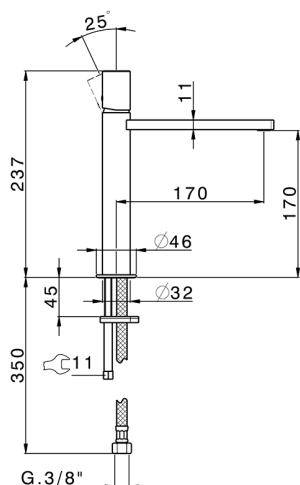

## Single lever 'medium' washbasin mixer SMOOTH X32\_X4001504

MODEL **X4001504**

Single lever 'medium' washbasin mixer, without automatic pop-up waste, G.3/8" stainless steel flexible hose, with smooth lever, Inox AISI 316L

### CHARACTERISTICS

Cartridge Spare Parts **ZZ96550000**

**25 mm Cartridge**

## Single lever 'medium' washbasin mixer SMOOTH X32\_X4001504

X4001504

<https://en.cisal.it/single-lever-medium-washbasin-mixer-smooth-x32x4001504>

2024-09-16