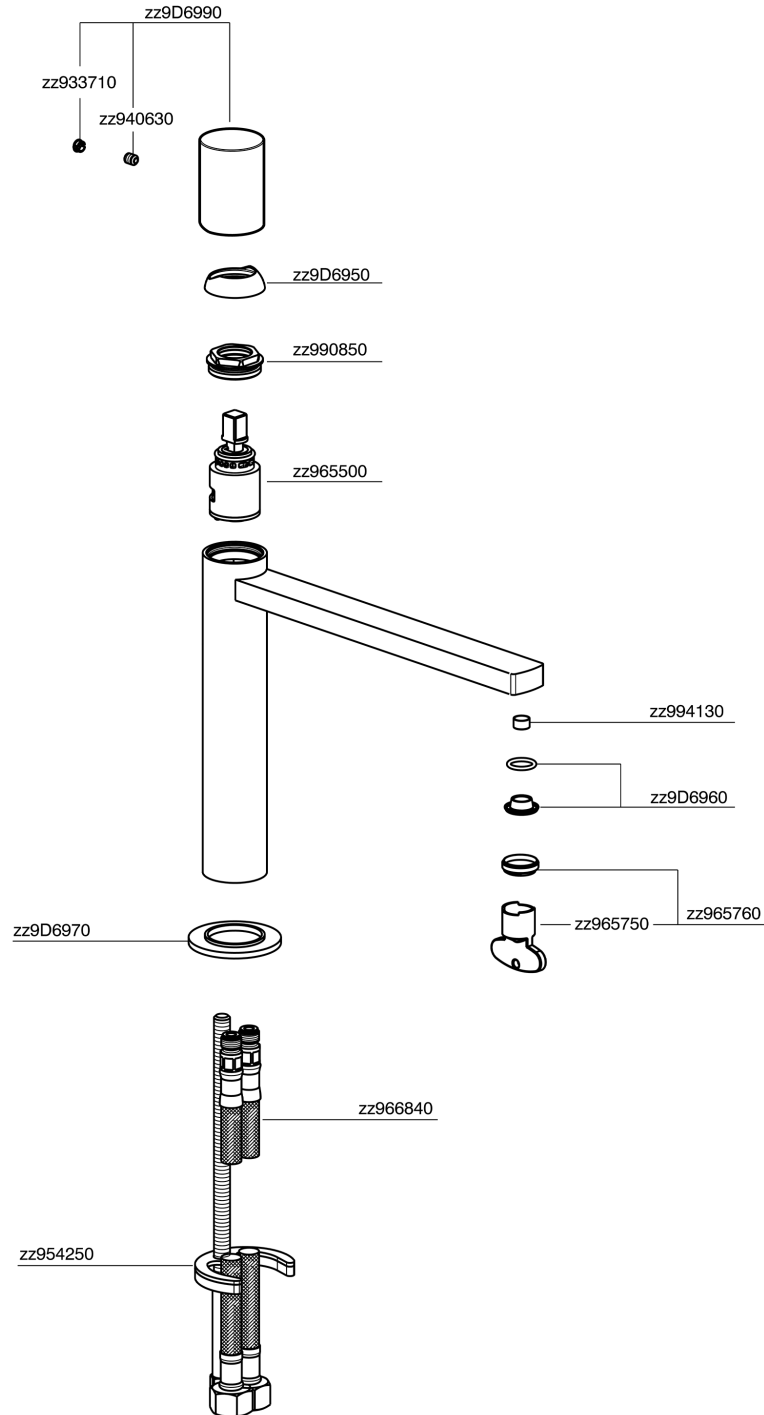

Single lever 'medium' washbasin mixer SMOOTH X32_X4001504

X4001504

<https://en.cisal.it/single-lever-medium-washbasin-mixer-smooth-x32x4001504>

2024-09-16